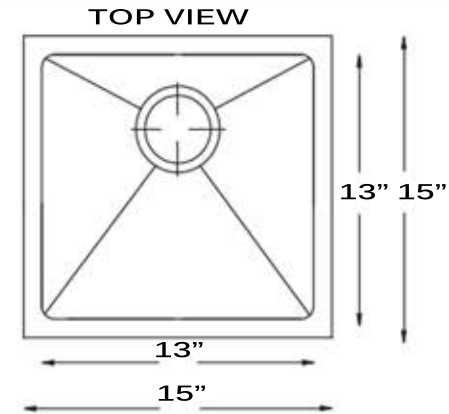

Pro Series Collection
Premium Stainless Steel
Bar/Prep Small Radiums Pro Sink

MODEL:
SR1515

Overall Dimensions	Large Bowl	Bowl Depth	Bottom Grid/s	Reverse Model
15" x 15"	13" x 13"	10"	N/A	N/A

FEATURES

- Premium 304, 16 gauge Stainless Steel Kitchen Sink
- 10" Bowl Depth
- Brushed Satin Finish
- Limited Lifetime Manufacturers Warranty
- Insulated to Reduce Condensation
- Rubber Padding is Applied for Noise Reduction