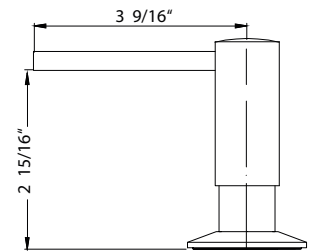

AVAILABLE FINISHES

HOUZER has a wide range of finish options, utilizing various technologies: fully automated polishing and brushing plating line, electrostatic powder coating line, and PVD capabilities that allow for a vast range of different finishes such as metallic, brass, pewter, copper and practically any other finish possible.

Project/Job name

Architect/Engineer

Contractor

Model

Q'ty

Notes