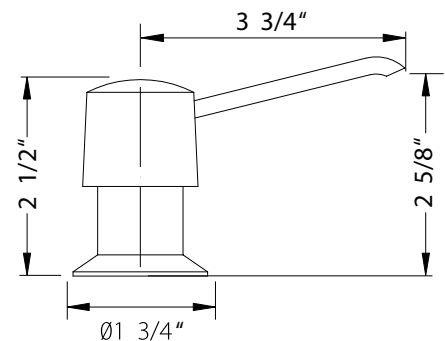

AVAILABLE FINISHES

HOUZER has a wide range of finish options, utilizing various technologies: fully automated polishing and brushing plating line, electrostatic powder coating line, and PVD capabilities that allow for a vast range of different finishes such as metallic, brass, pewter, copper and practically any other finish possible.

Project/Job name

Architect/Engineer

Contractor

Model

Q'ty

Notes