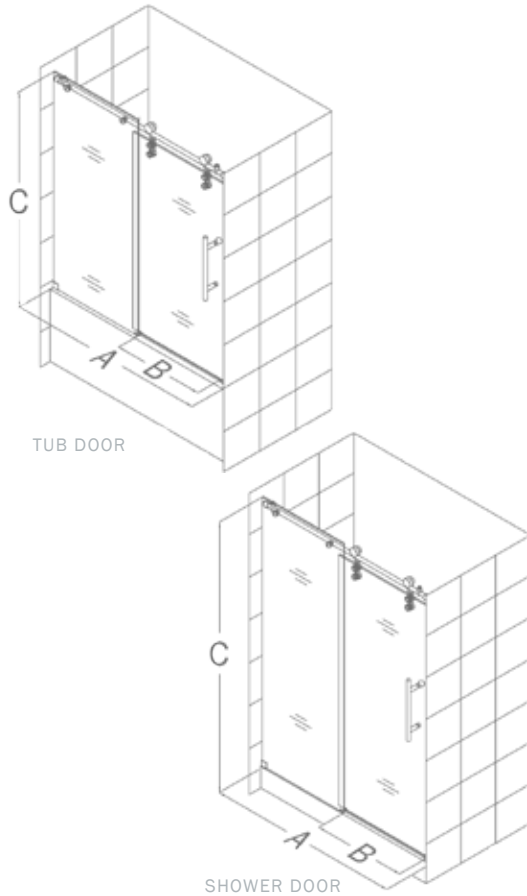

ENIGMA-Z™ SHOWER & TUB DOOR

DREAMLINE™
dream in style

The ENIGMA-Z tub or shower door delivers a flawless operation and sharp urban style. A sophisticated frameless design and striking stainless steel hardware provide the look of custom glass at an excellent value. Premium 3/8" thick tempered glass is treated with exclusive ClearGlass™ protective coating for superior protection and easy maintenance.

A	B WALK IN	C
56 - 60"	22 - 25"	62" TUB
44 - 48"	16 - 20"	76" SHOWER
56 - 60"	22 - 26"	76" SHOWER

TUB DOOR

- Advanced fully frameless glass design
- 3/8" (10mm) thick tempered clear glass
- Stainless steel hardware in polished or brushed finish
- Effortless single sliding door operation
- Anti-splash lip prevents water spillage
- Requires a minimum shower threshold depth of 2-3/4"
- Exclusive DreamLine anti-limescale
- ClearGlass protective coating
- Reversible for right or left door opening
- Shower door width can be adjusted during installation up to 4"
- No adjustability for out-of-plumb walls
- Optional SlimLine™ shower base available
- **Professional installation required**