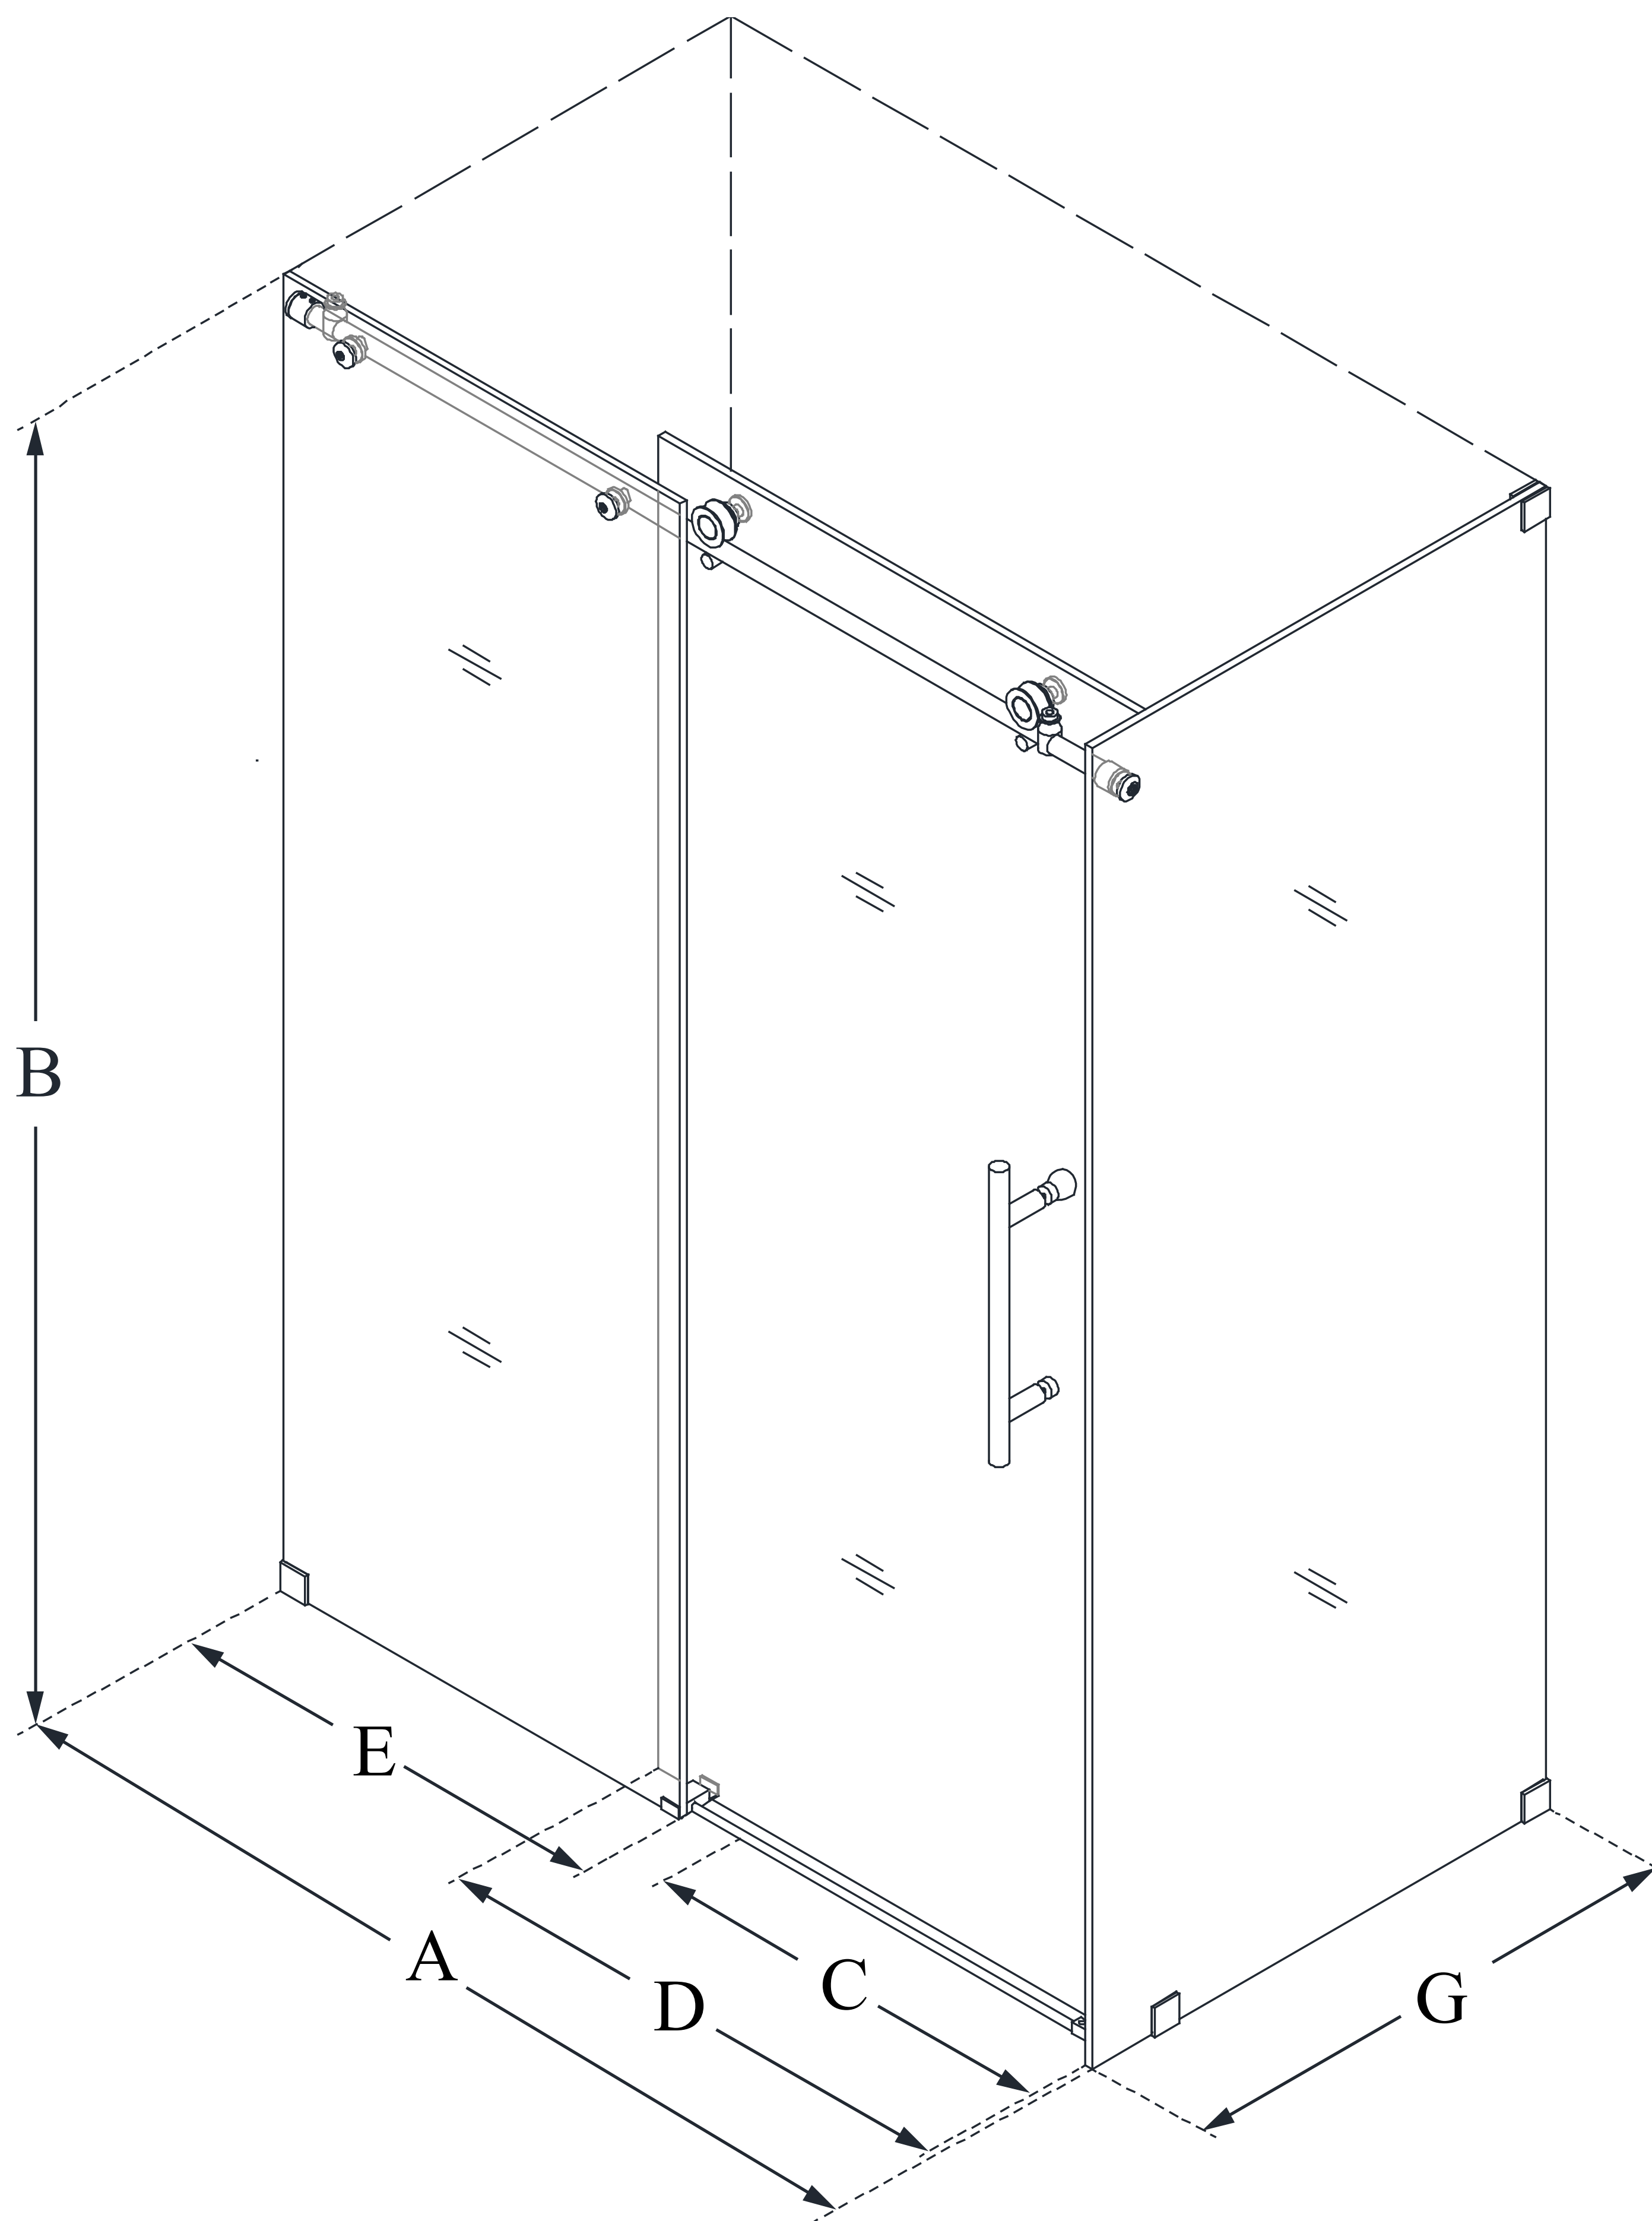

SHEN-6132601

ENIGMA-X

DreamLine Enigma-X 32 1/2" D x
60 3/8" W x 76" H Fully Frameless
Sliding Shower Enclosure

SLIDING DOOR

CONFIGURATION DIMENSIONS:

A: 56 3/8 - 60 3/8"

MODEL WIDTH

B: 76"

MODEL HEIGHT

C: 22 - 26"

ACCESS WIDTH

D: 32"

DOOR WIDTH

E: 29 3/16"

INLINE PANEL WIDTH

G: 32 1/2"

RETURN PANEL WIDTH

DreamLine reserves the right to update or modify the hardware or materials pictured without prior notice for the purpose of product improvement and customer satisfaction.