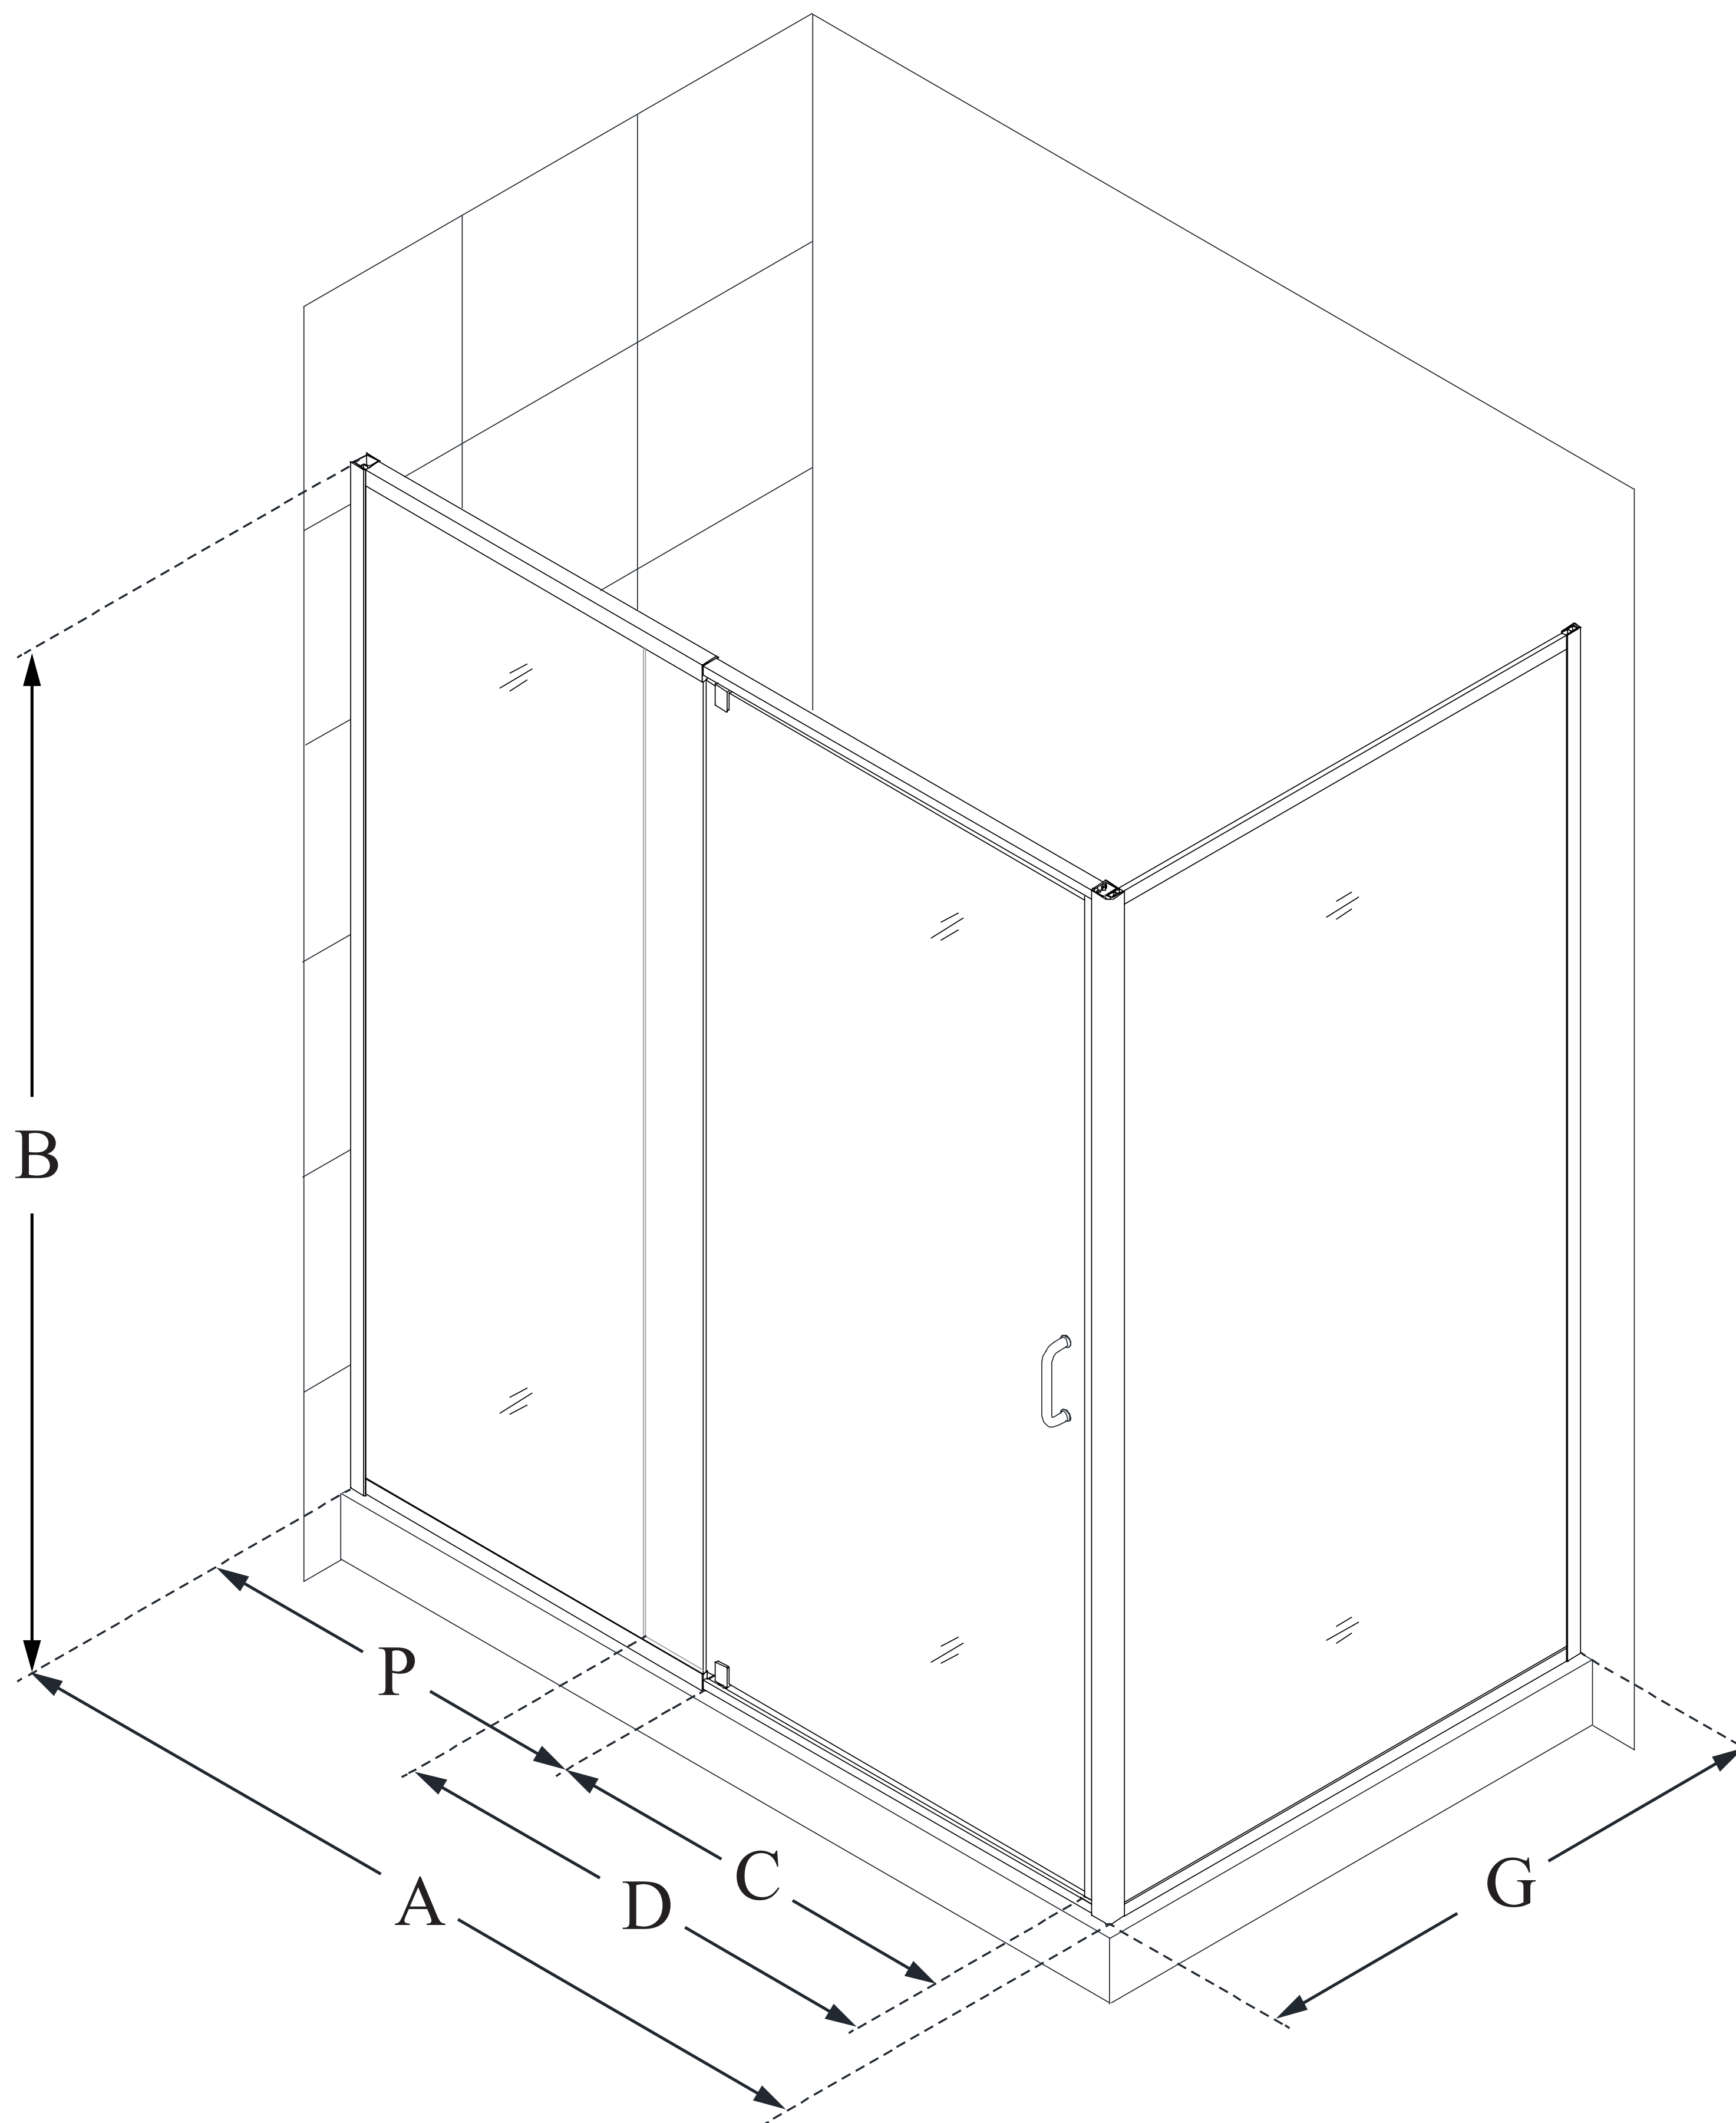

SHDR-2234460-RT

FLEX

Dreamline Flex 34 1/2" D x 44-
48" W x 72 in H Frameless Pivot
Shower Enclosure

PIVOT DOOR

CONFIGURATION DIMENSIONS:

A: 44 7/16 - 48 7/16"

MODEL WIDTH

B: 72"

MODEL HEIGHT

C: 23"

ACCESS WIDTH

D: 29 3/8"

DOOR WIDTH

G: 34 1/2"

RETURN PANEL WIDTH

P: 18 3/8"

PIVOT PANEL WIDTH

DreamLine reserves the right to update or modify the hardware or materials pictured without prior notice for the purpose of product improvement and customer satisfaction.