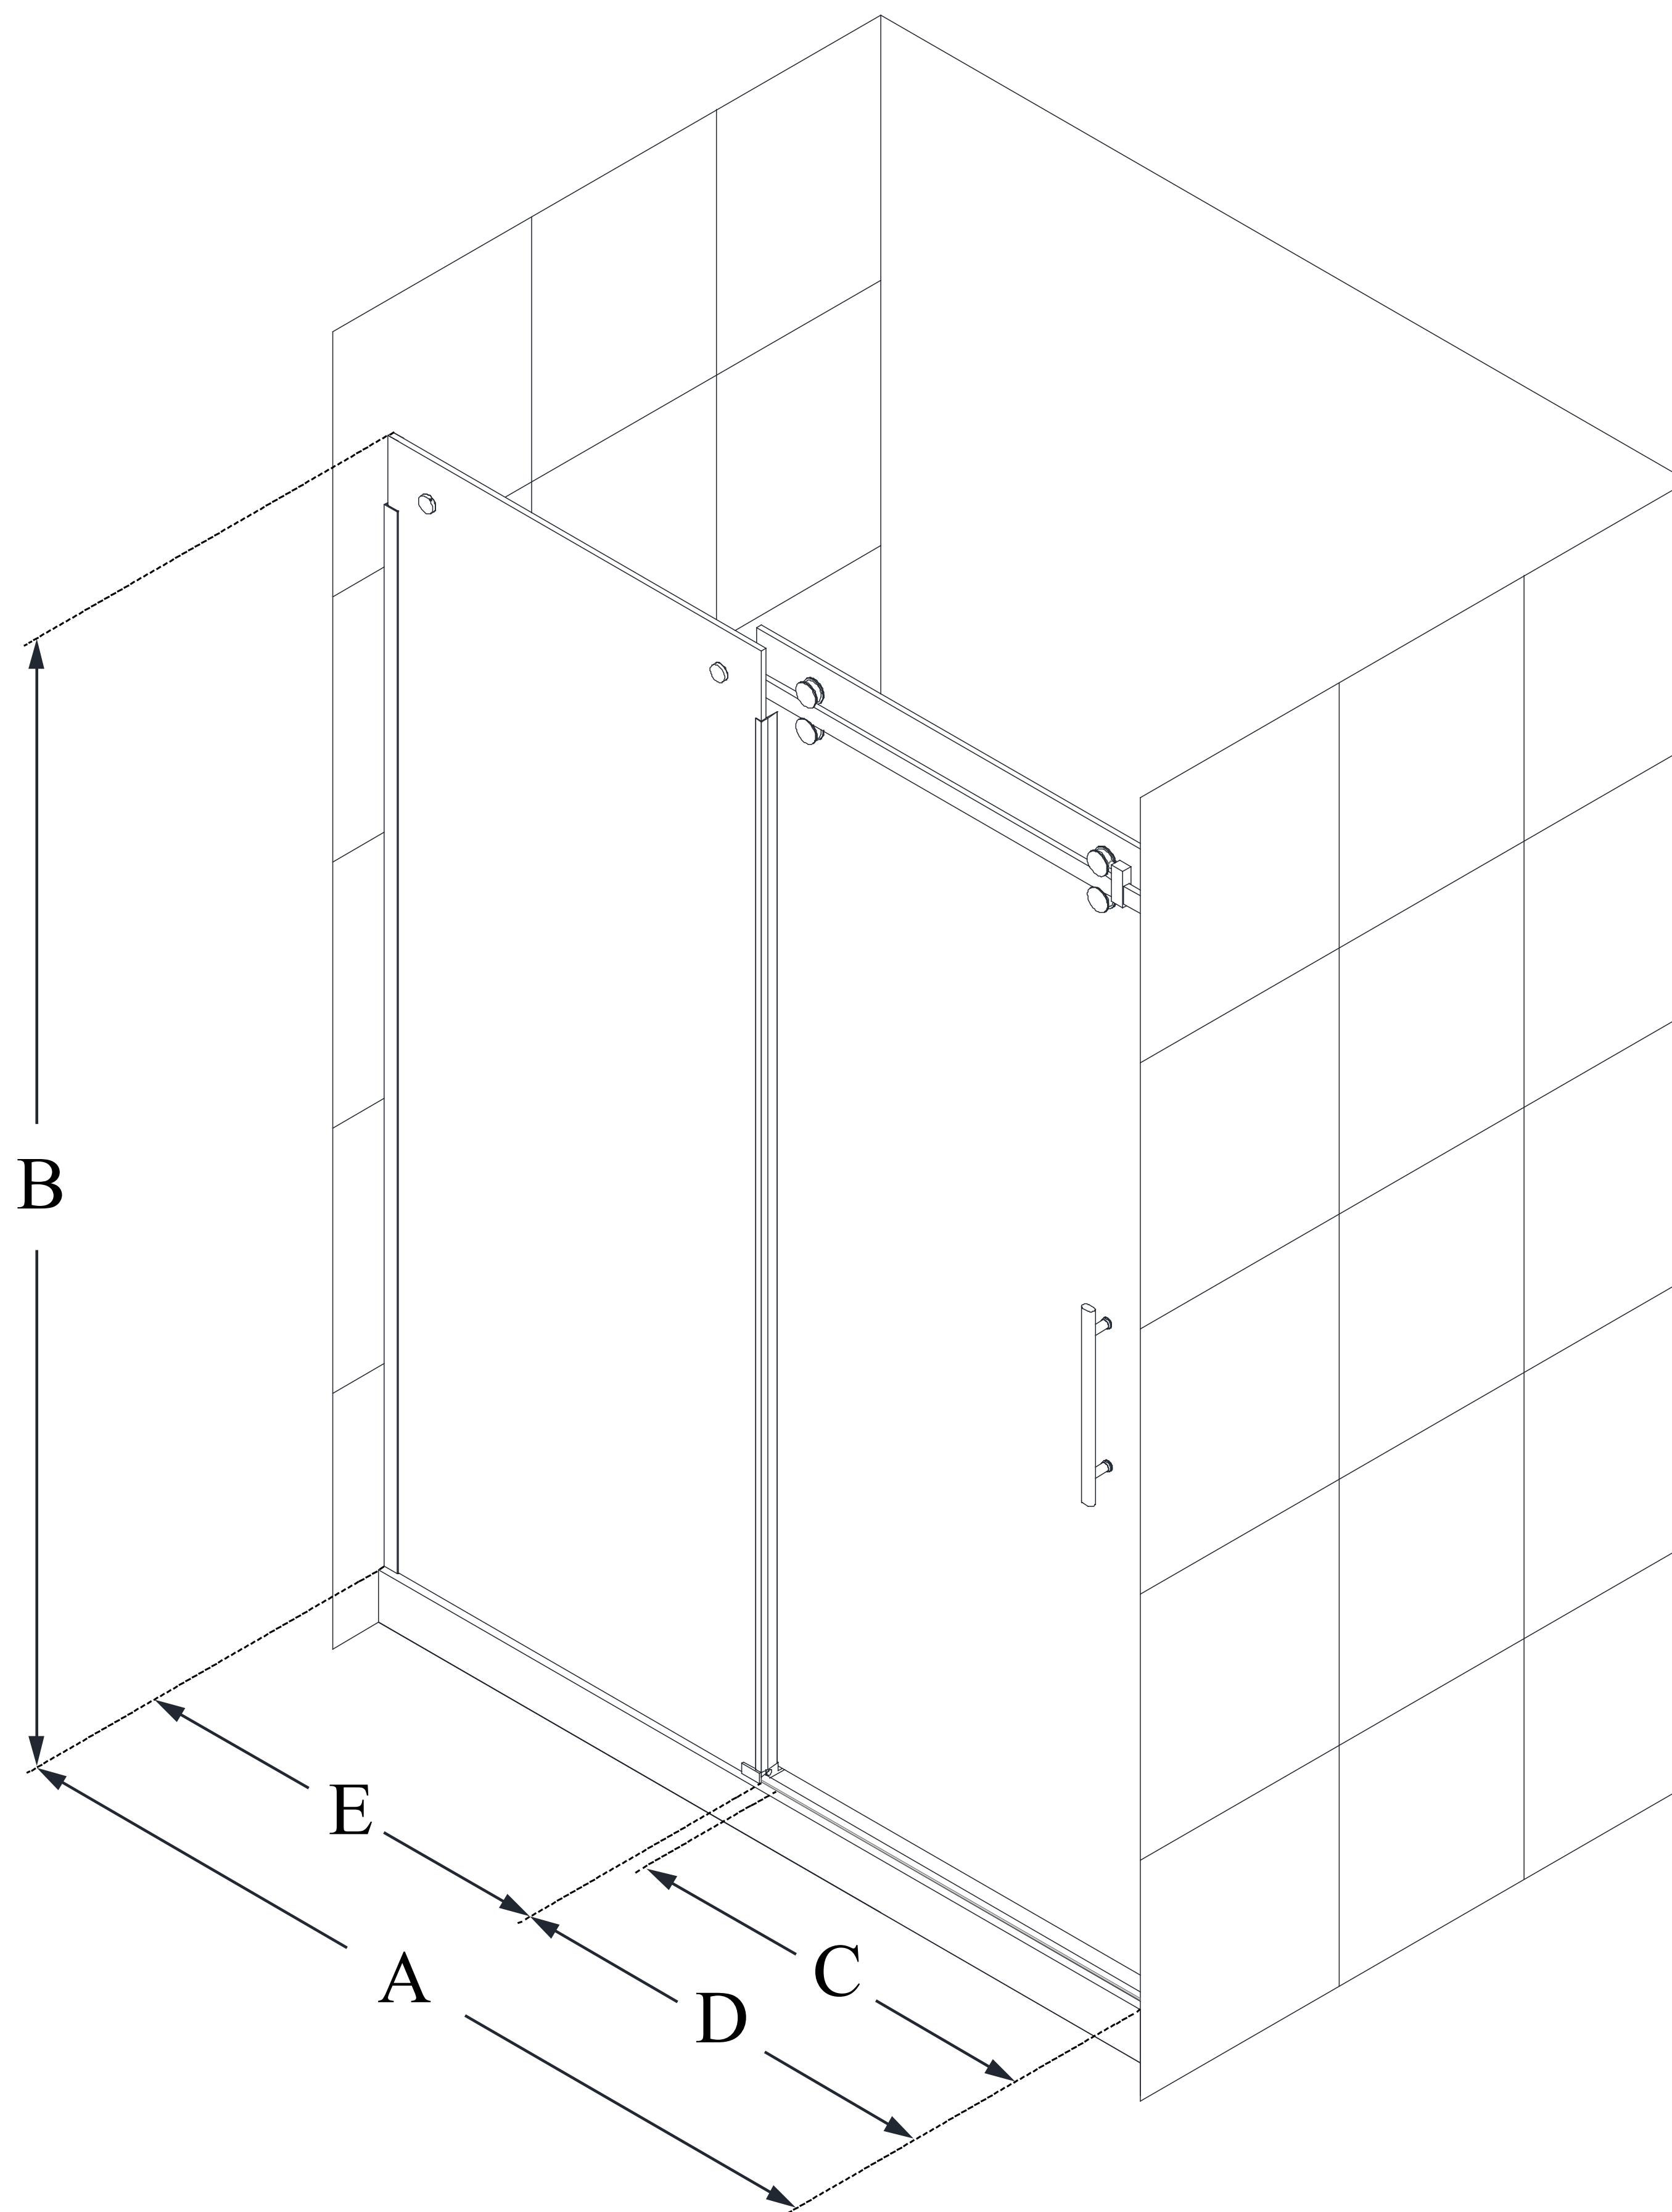

SHDR-6560760

ENIGMA SKY

DreamLine Enigma Sky 56-60" W
x 76" H Frameless Sliding Shower
Door

SLIDING DOOR

CONFIGURATION DIMENSIONS:

A: 56 - 60"

MODEL WIDTH

B: 76"

MODEL HEIGHT

C: 21 3/8 - 25 3/8"

ACCESS WIDTH

D: 32 5/8"

DOOR WIDTH

E: 28 1/8"

INLINE PANEL WIDTH

DreamLine reserves the right to update or modify the hardware or materials pictured without prior notice for the purpose of product improvement and customer satisfaction.