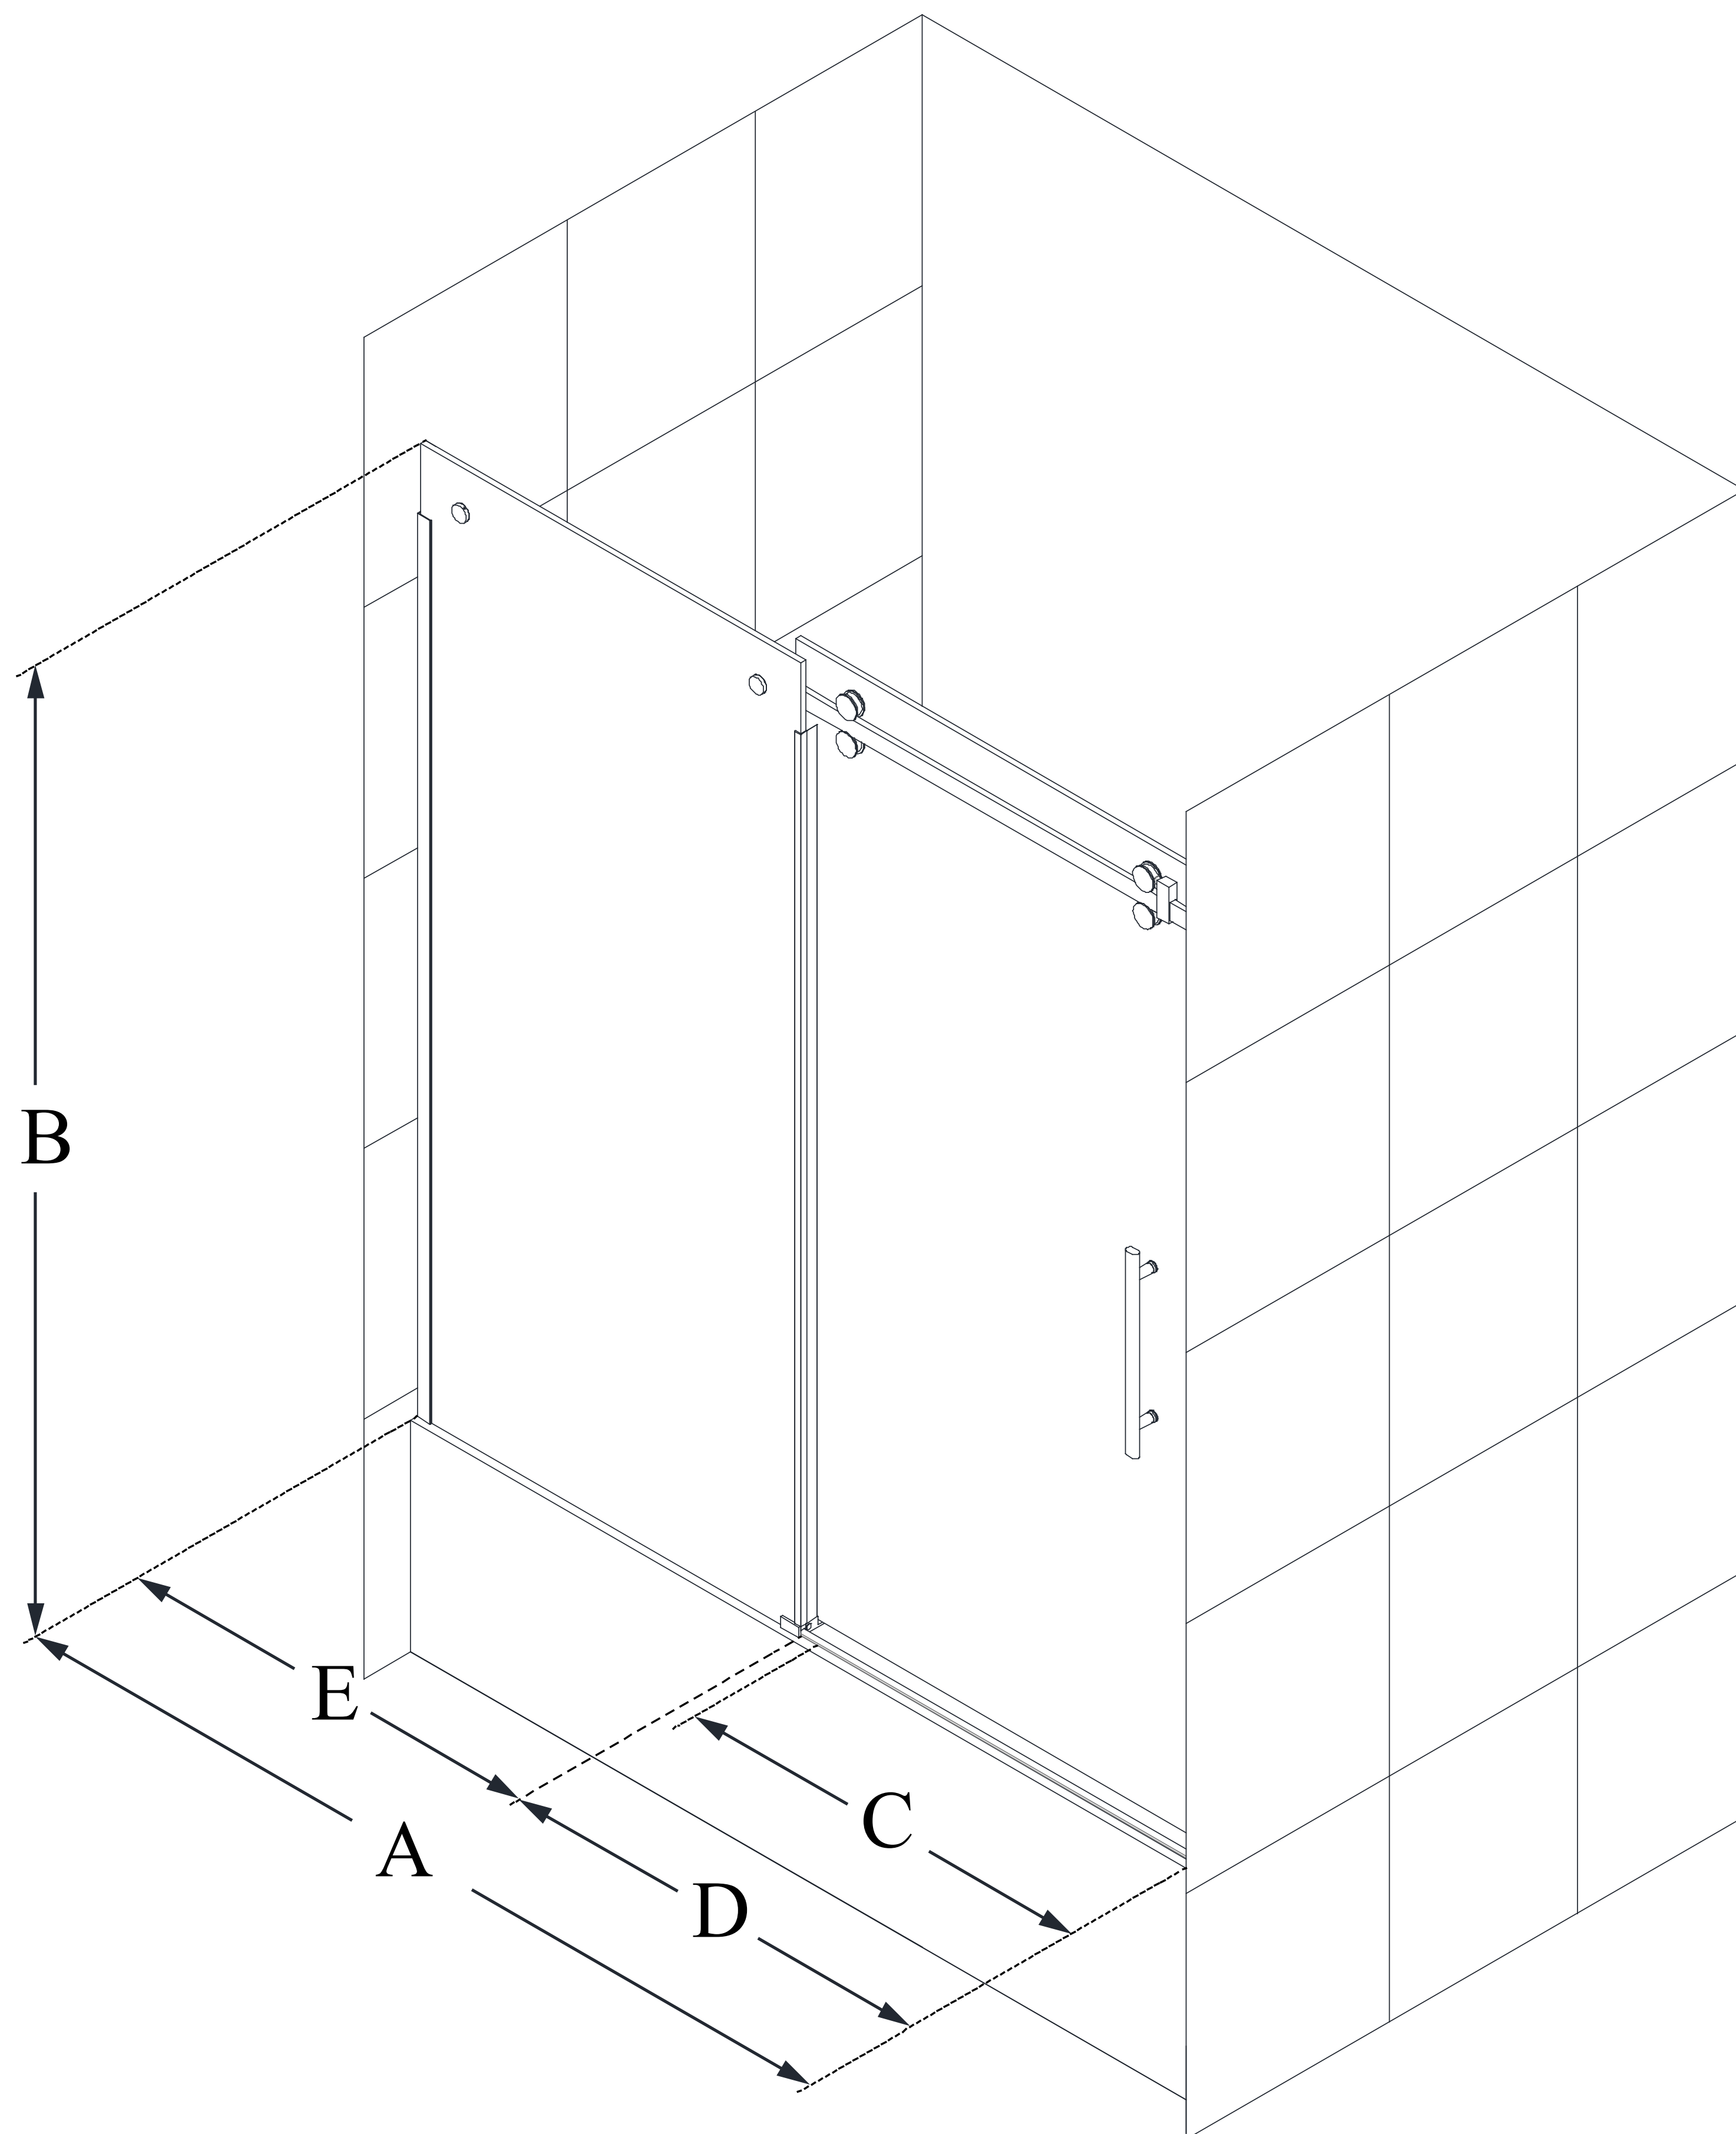

SHDR-6560620

ENIGMA SKY

DreamLine Enigma Sky 56-60" W x
62" H Frameless Sliding Tub Door

SLIDING DOOR

CONFIGURATION DIMENSIONS:

A: 56 - 60"

MODEL WIDTH

B: 62"

MODEL HEIGHT

C: 21 3/8 - 25 3/8"

ACCESS WIDTH

D: 32"

DOOR WIDTH

E: 29 1/8"

INLINE PANEL WIDTH

DreamLine reserves the right to update or modify the hardware or materials pictured without prior notice for the purpose of product improvement and customer satisfaction.