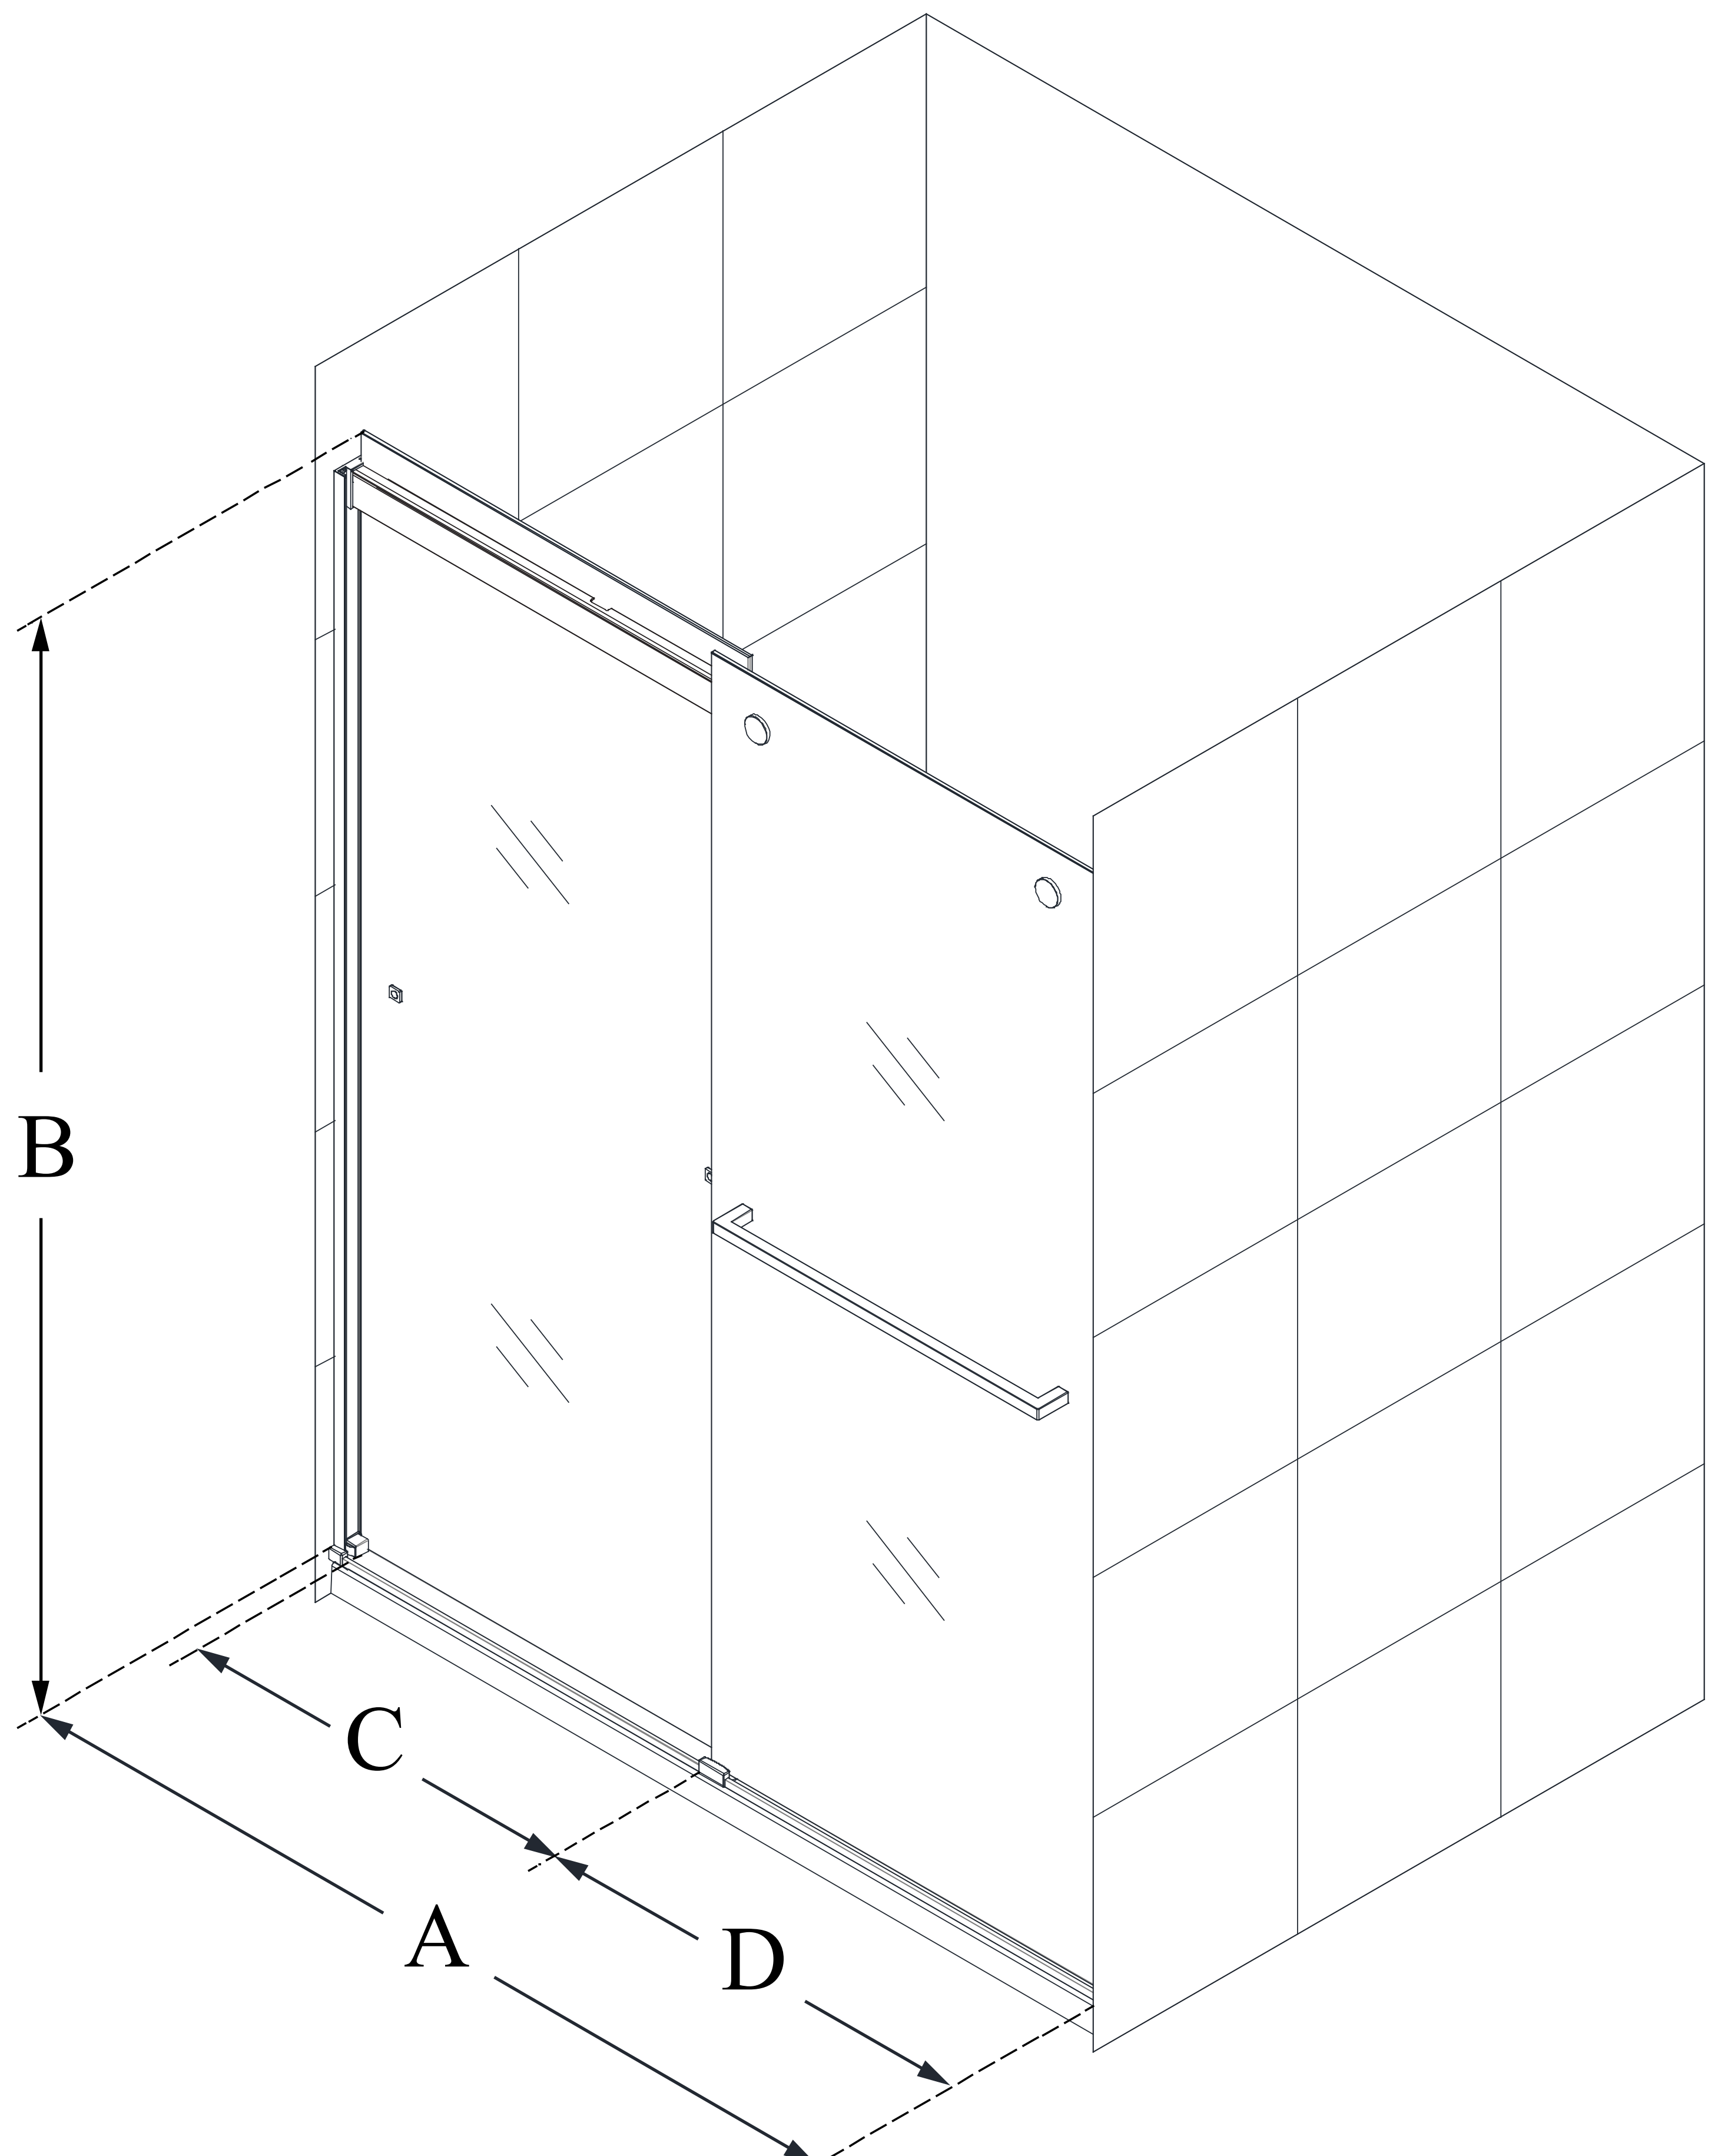

SHDR-6348762

SAPPHIRE

DreamLine Sapphire 44-48" W x
76" H Frameless Bypass Shower
Door

BYPASS DOOR

CONFIGURATION DIMENSIONS:

A: 44 - 48"

MODEL WIDTH

B: 76"

MODEL HEIGHT

C: 18 1/4 - 22 1/4"

ACCESS WIDTH

D: 24 1/2"

DOOR WIDTH

DreamLine reserves the right to update or modify the hardware or materials pictured without prior notice for the purpose of product improvement and customer satisfaction.