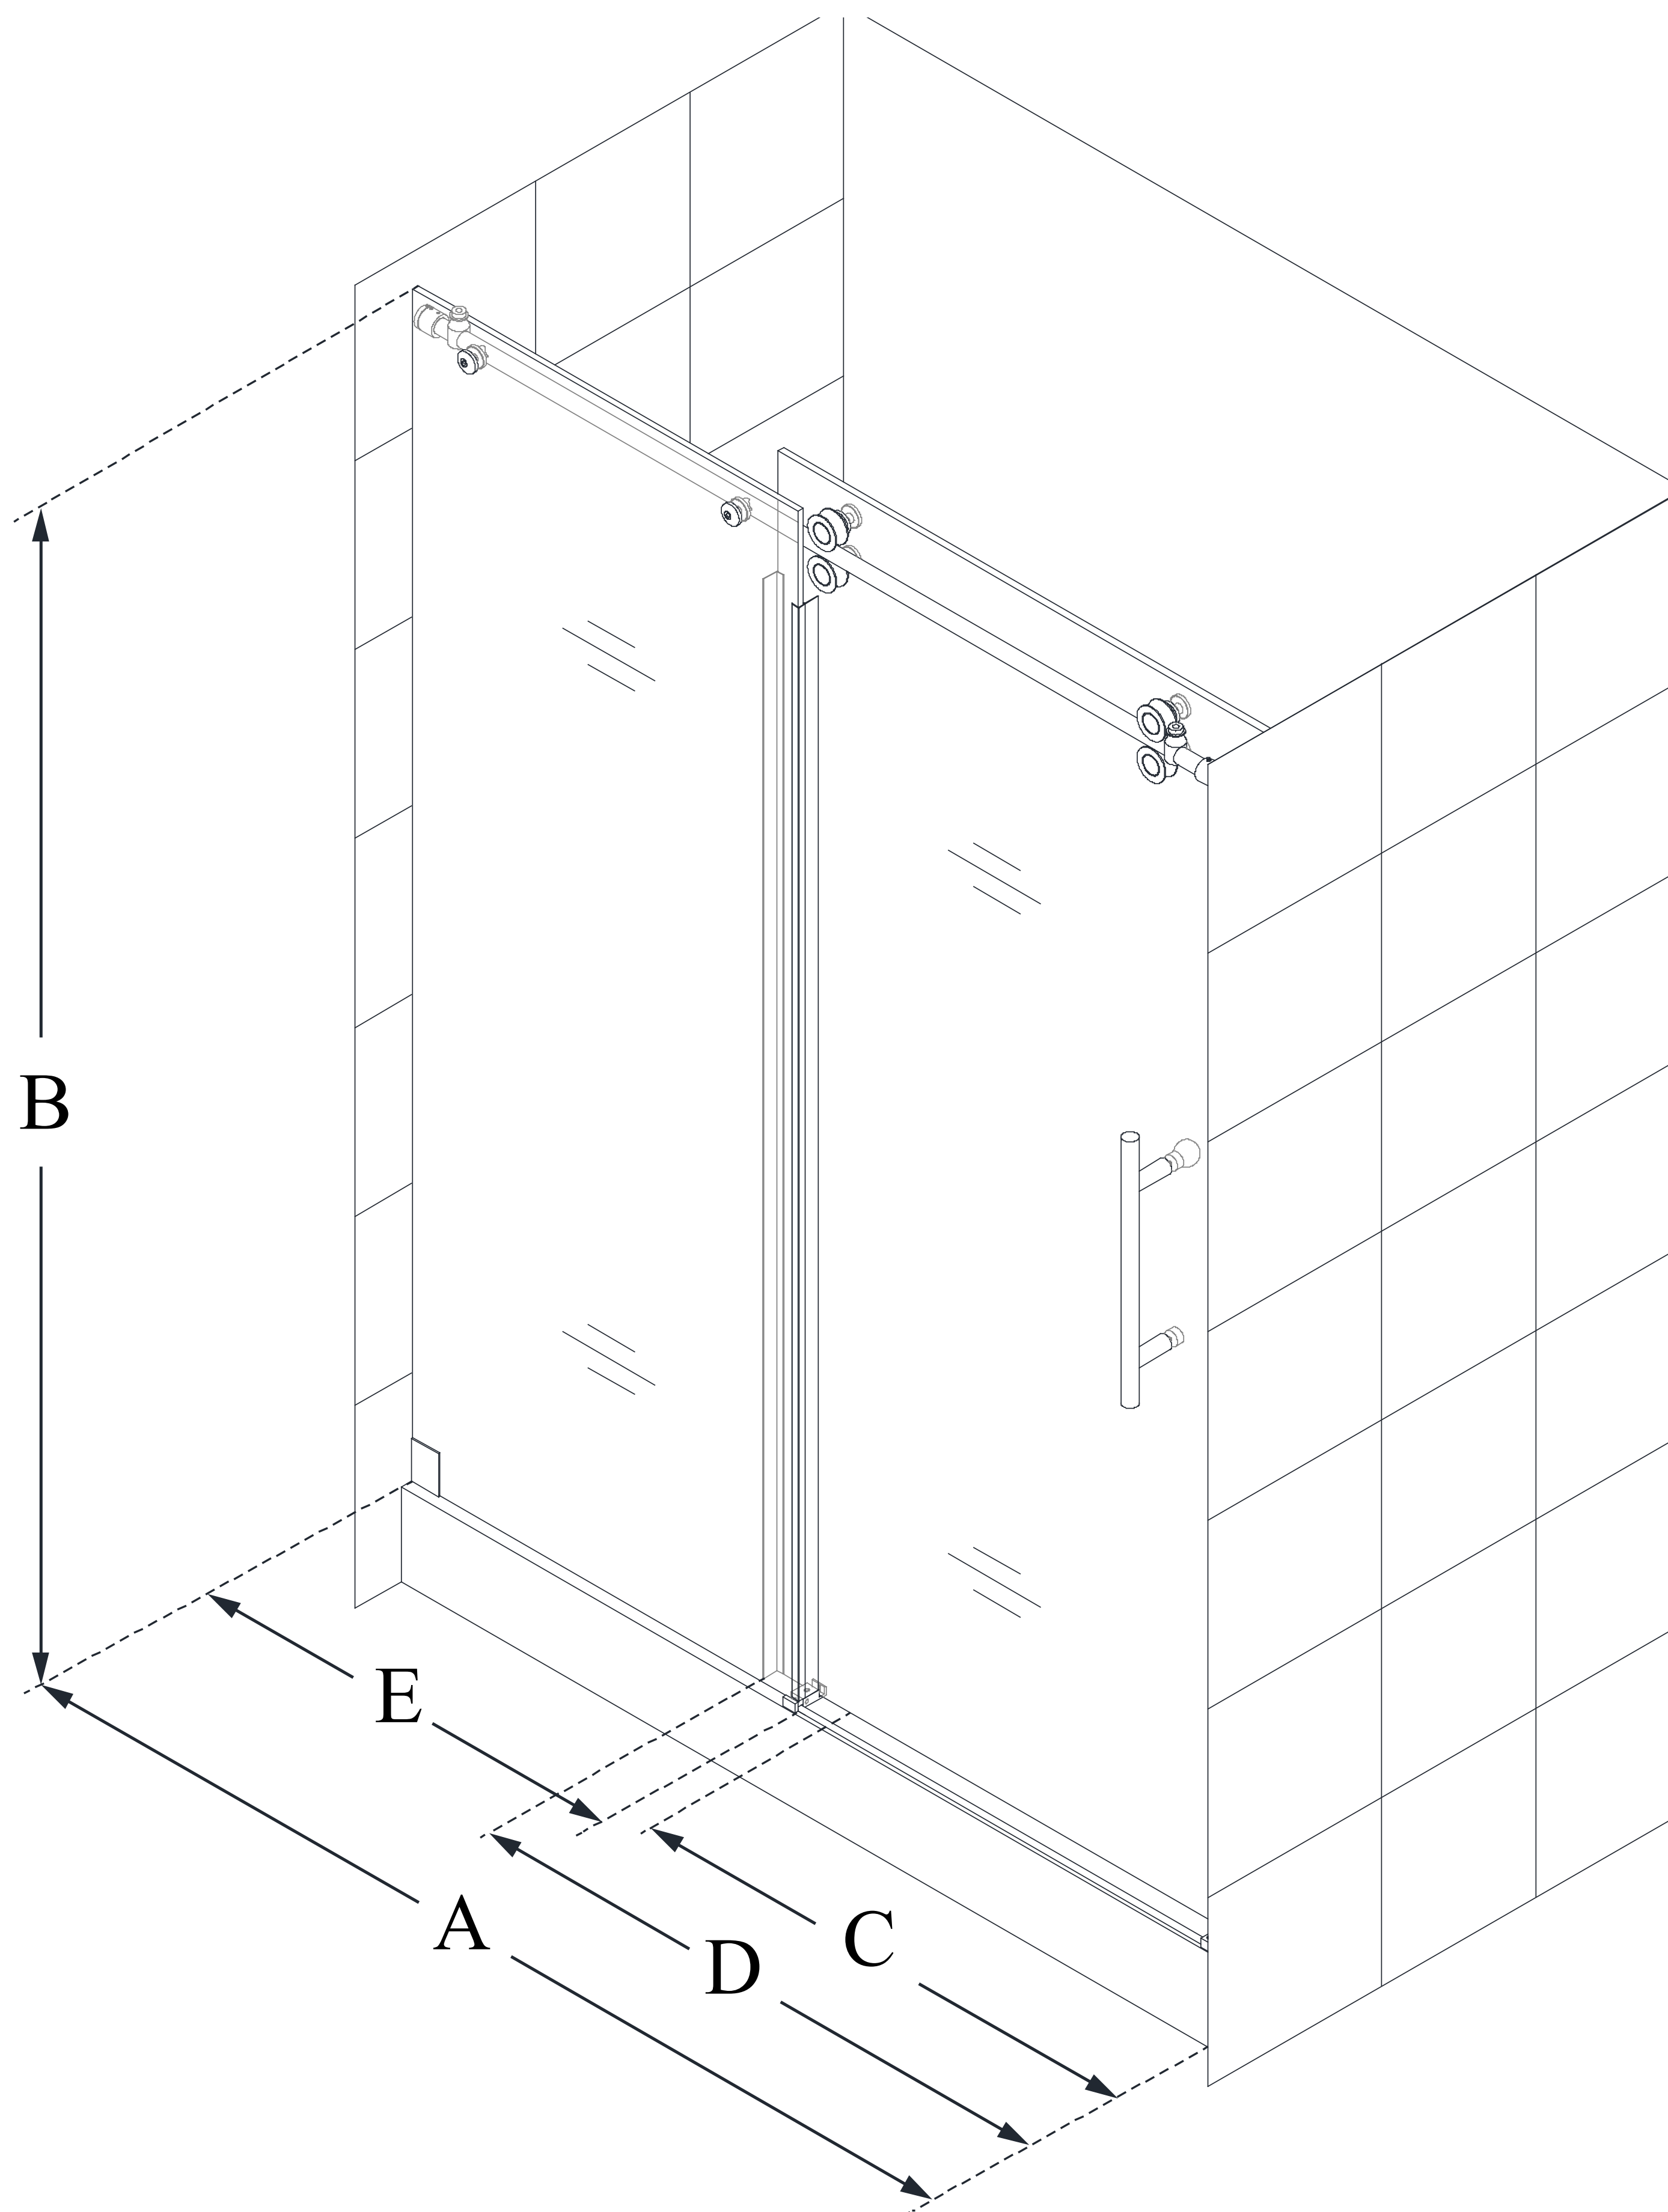

SHDR-61607620

ENIGMA-XO

DreamLine Enigma-XO 56-60 in.
W x 76 in. H Fully Frameless Sliding
Shower Door

SLIDING DOOR

CONFIGURATION DIMENSIONS:

A: 56" - 60"

MODEL WIDTH

B: 76"

MODEL HEIGHT

C: 22 - 26"

ACCESS WIDTH

D: 32"

DOOR WIDTH

E: 29 3/16"

INLINE PANEL WIDTH

DreamLine reserves the right to update or modify the hardware or materials pictured without prior notice for the purpose of product improvement and customer satisfaction.