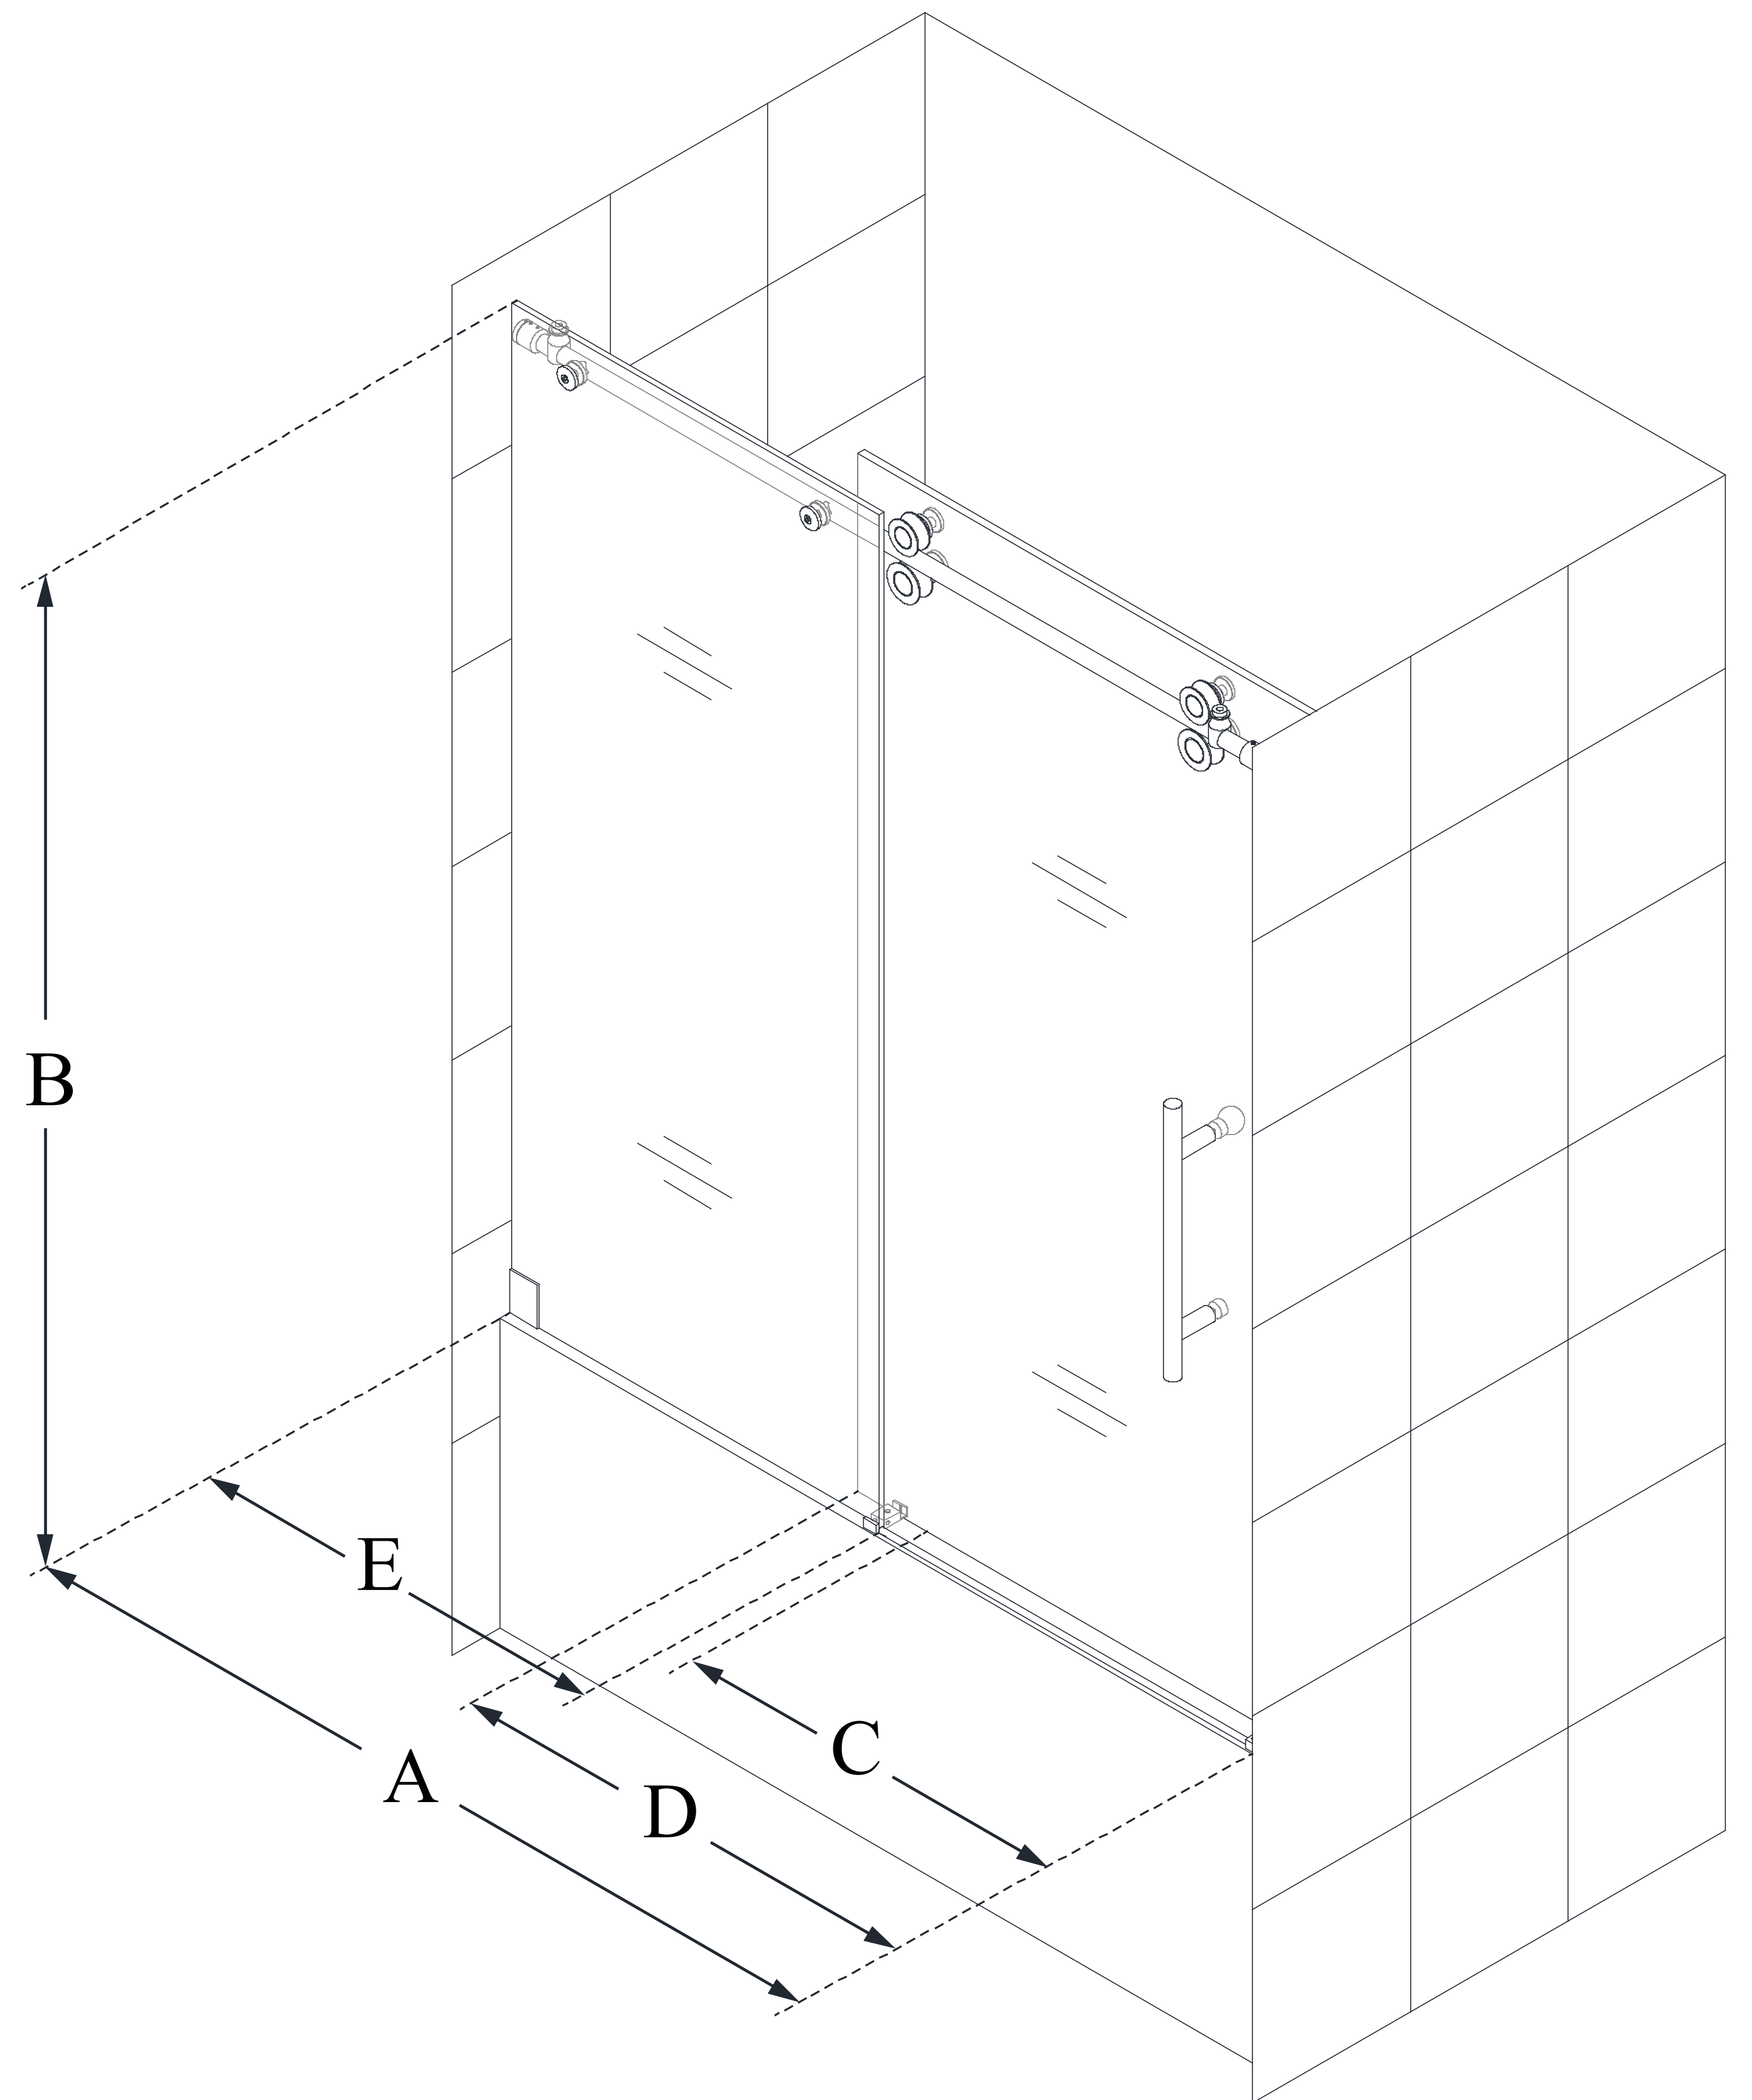

SHDR-61606220

ENIGMA-XO

DreamLine Enigma-XO 56-59 in.
W x 62 in. H Fully Frameless Sliding
Tub Door

SLIDING DOOR

CONFIGURATION DIMENSIONS:

A: 55"-59"

MODEL WIDTH

B: 62"

MODEL HEIGHT

C: 22 1/2" - 26 1/2"

ACCESS WIDTH

D: 31 9/16"

DOOR WIDTH

E: 28 11/16"

INLINE PANEL WIDTH

DreamLine reserves the right to update or modify the hardware or materials pictured without prior notice for the purpose of product improvement and customer satisfaction.