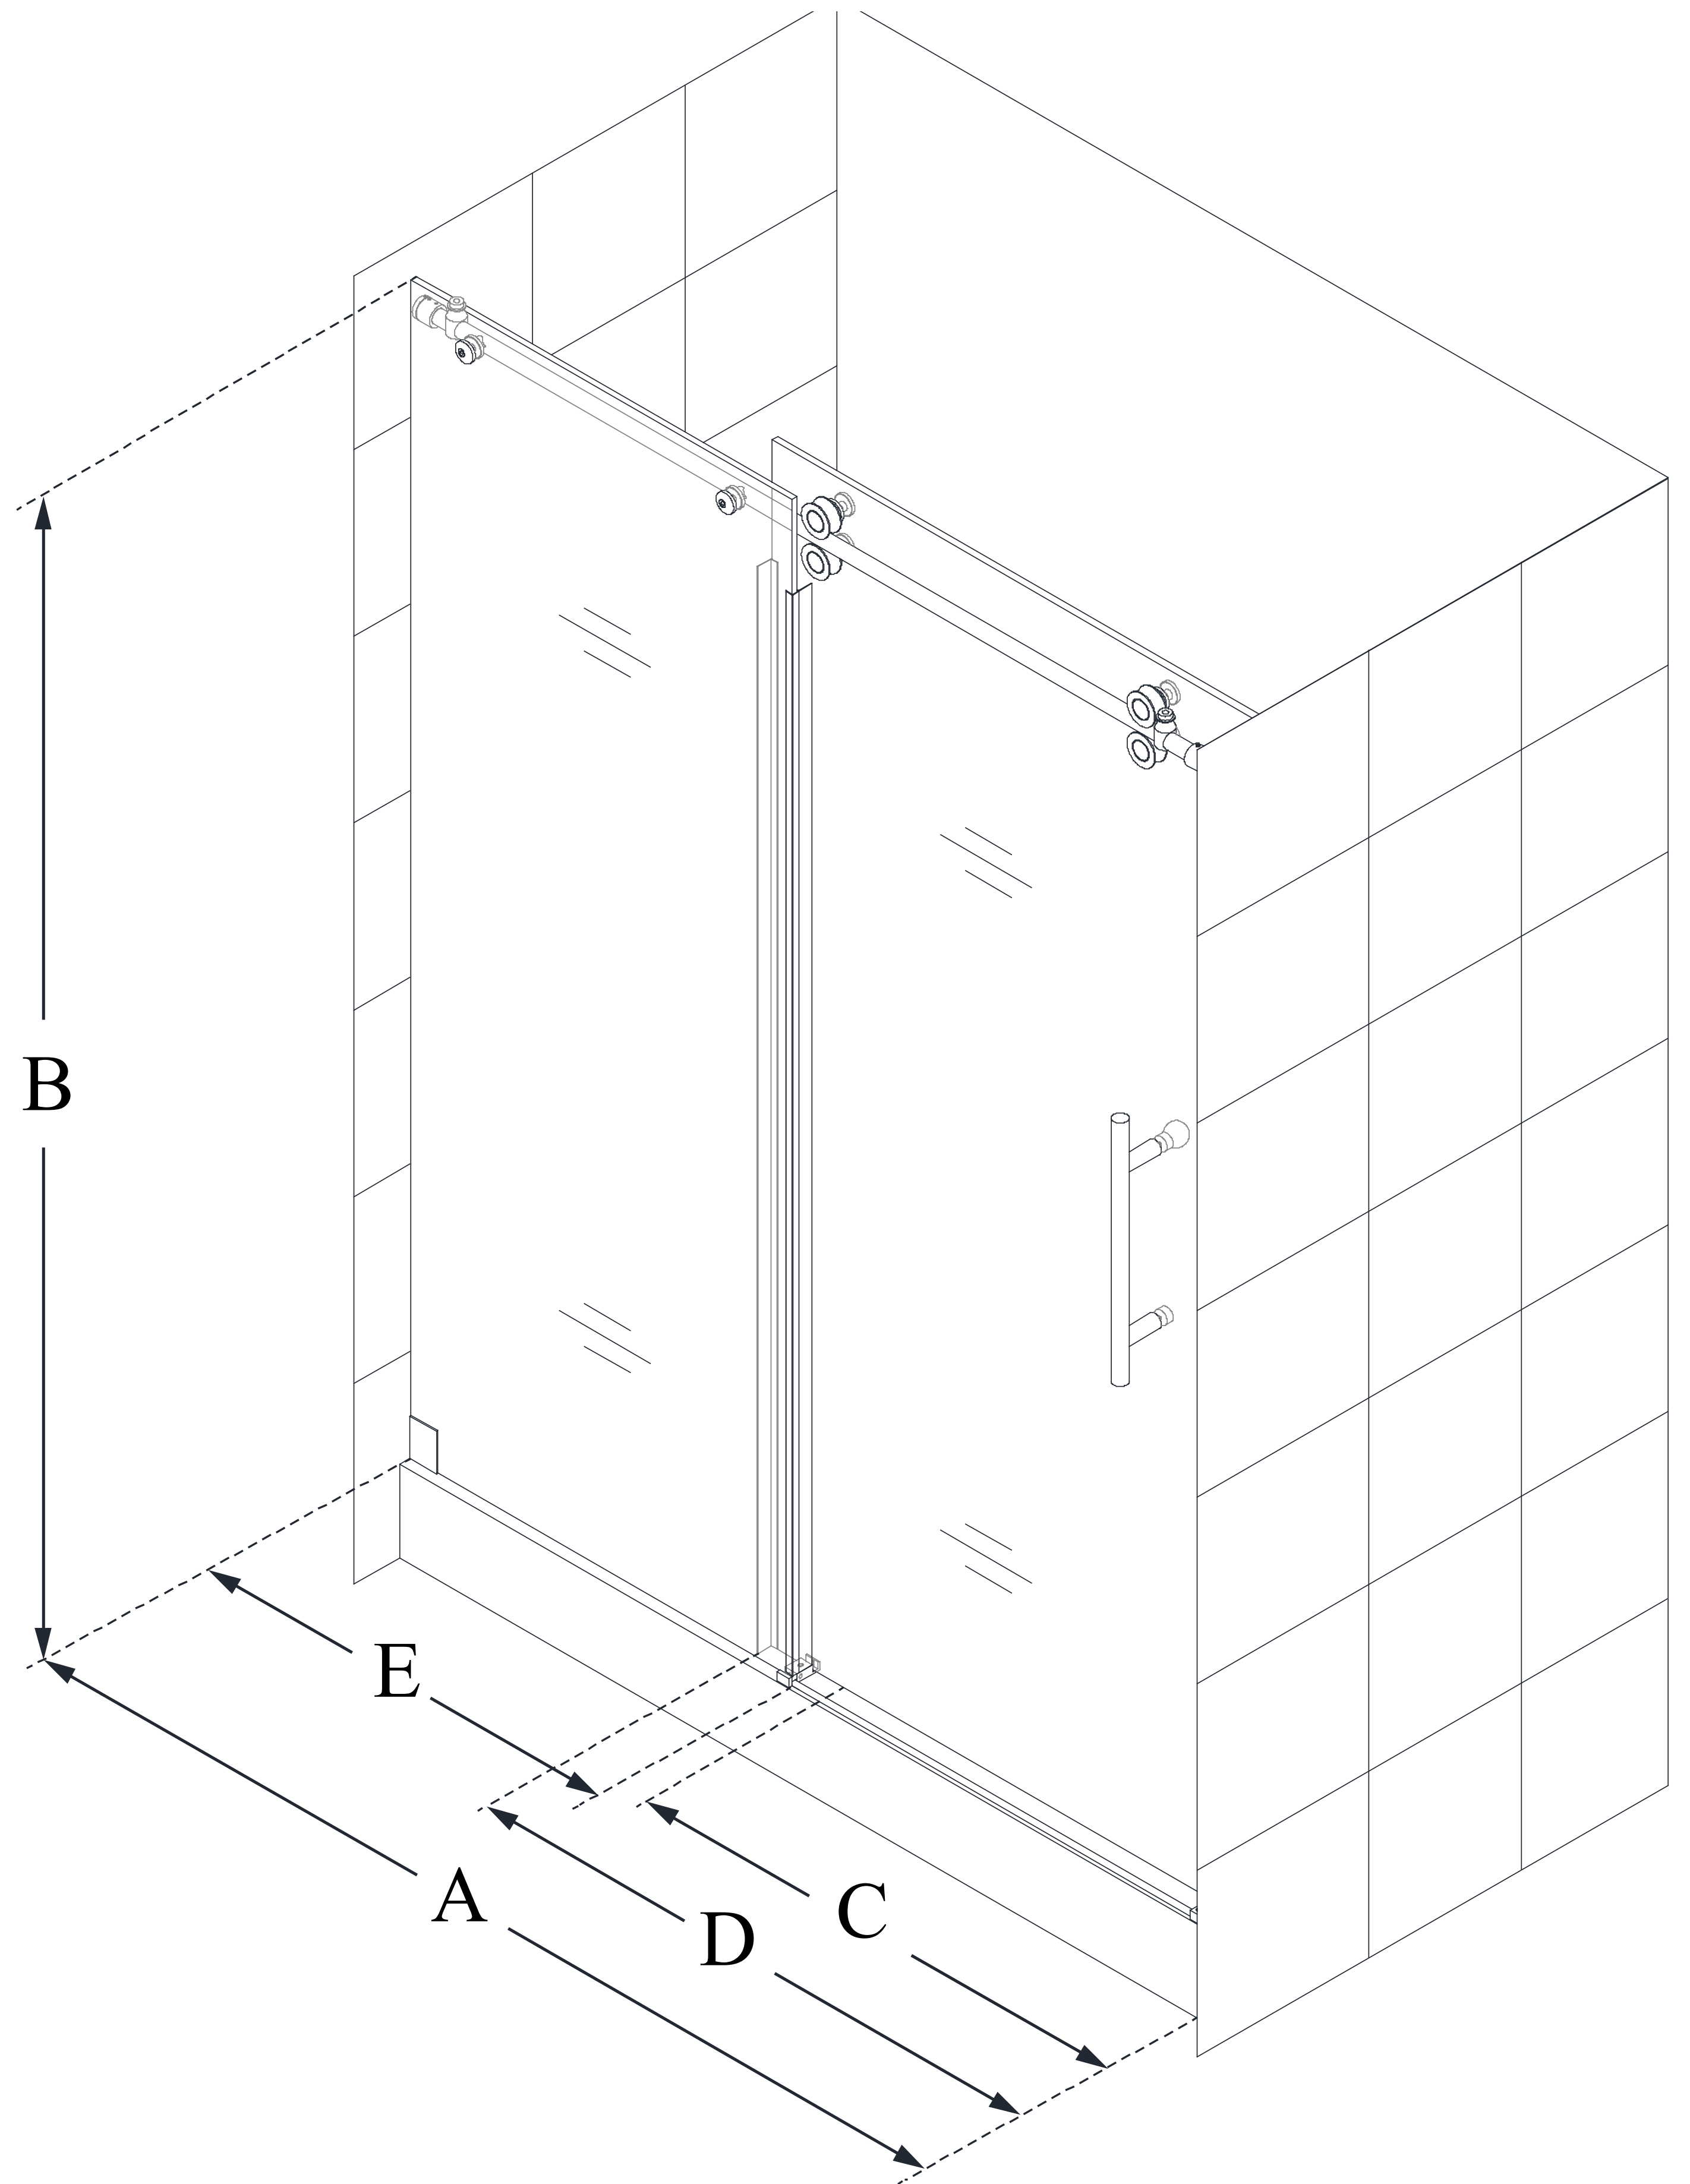

## **ENIGMA-XO**

DreamLine Enigma-XO 50-54 in.  
W x 76 in. H Fully Frameless Sliding  
Shower Door

**SLIDING DOOR**

### **CONFIGURATION DIMENSIONS:**

**A: 50" - 54"**

MODEL WIDTH

**B: 76"**

MODEL HEIGHT

**C: 19 - 23"**

ACCESS WIDTH

**D: 29"**

DOOR WIDTH

**E: 26 1/8"**

INLINE PANEL WIDTH

DreamLine reserves the right to update or modify the hardware or materials pictured without prior notice for the purpose of product improvement and customer satisfaction.