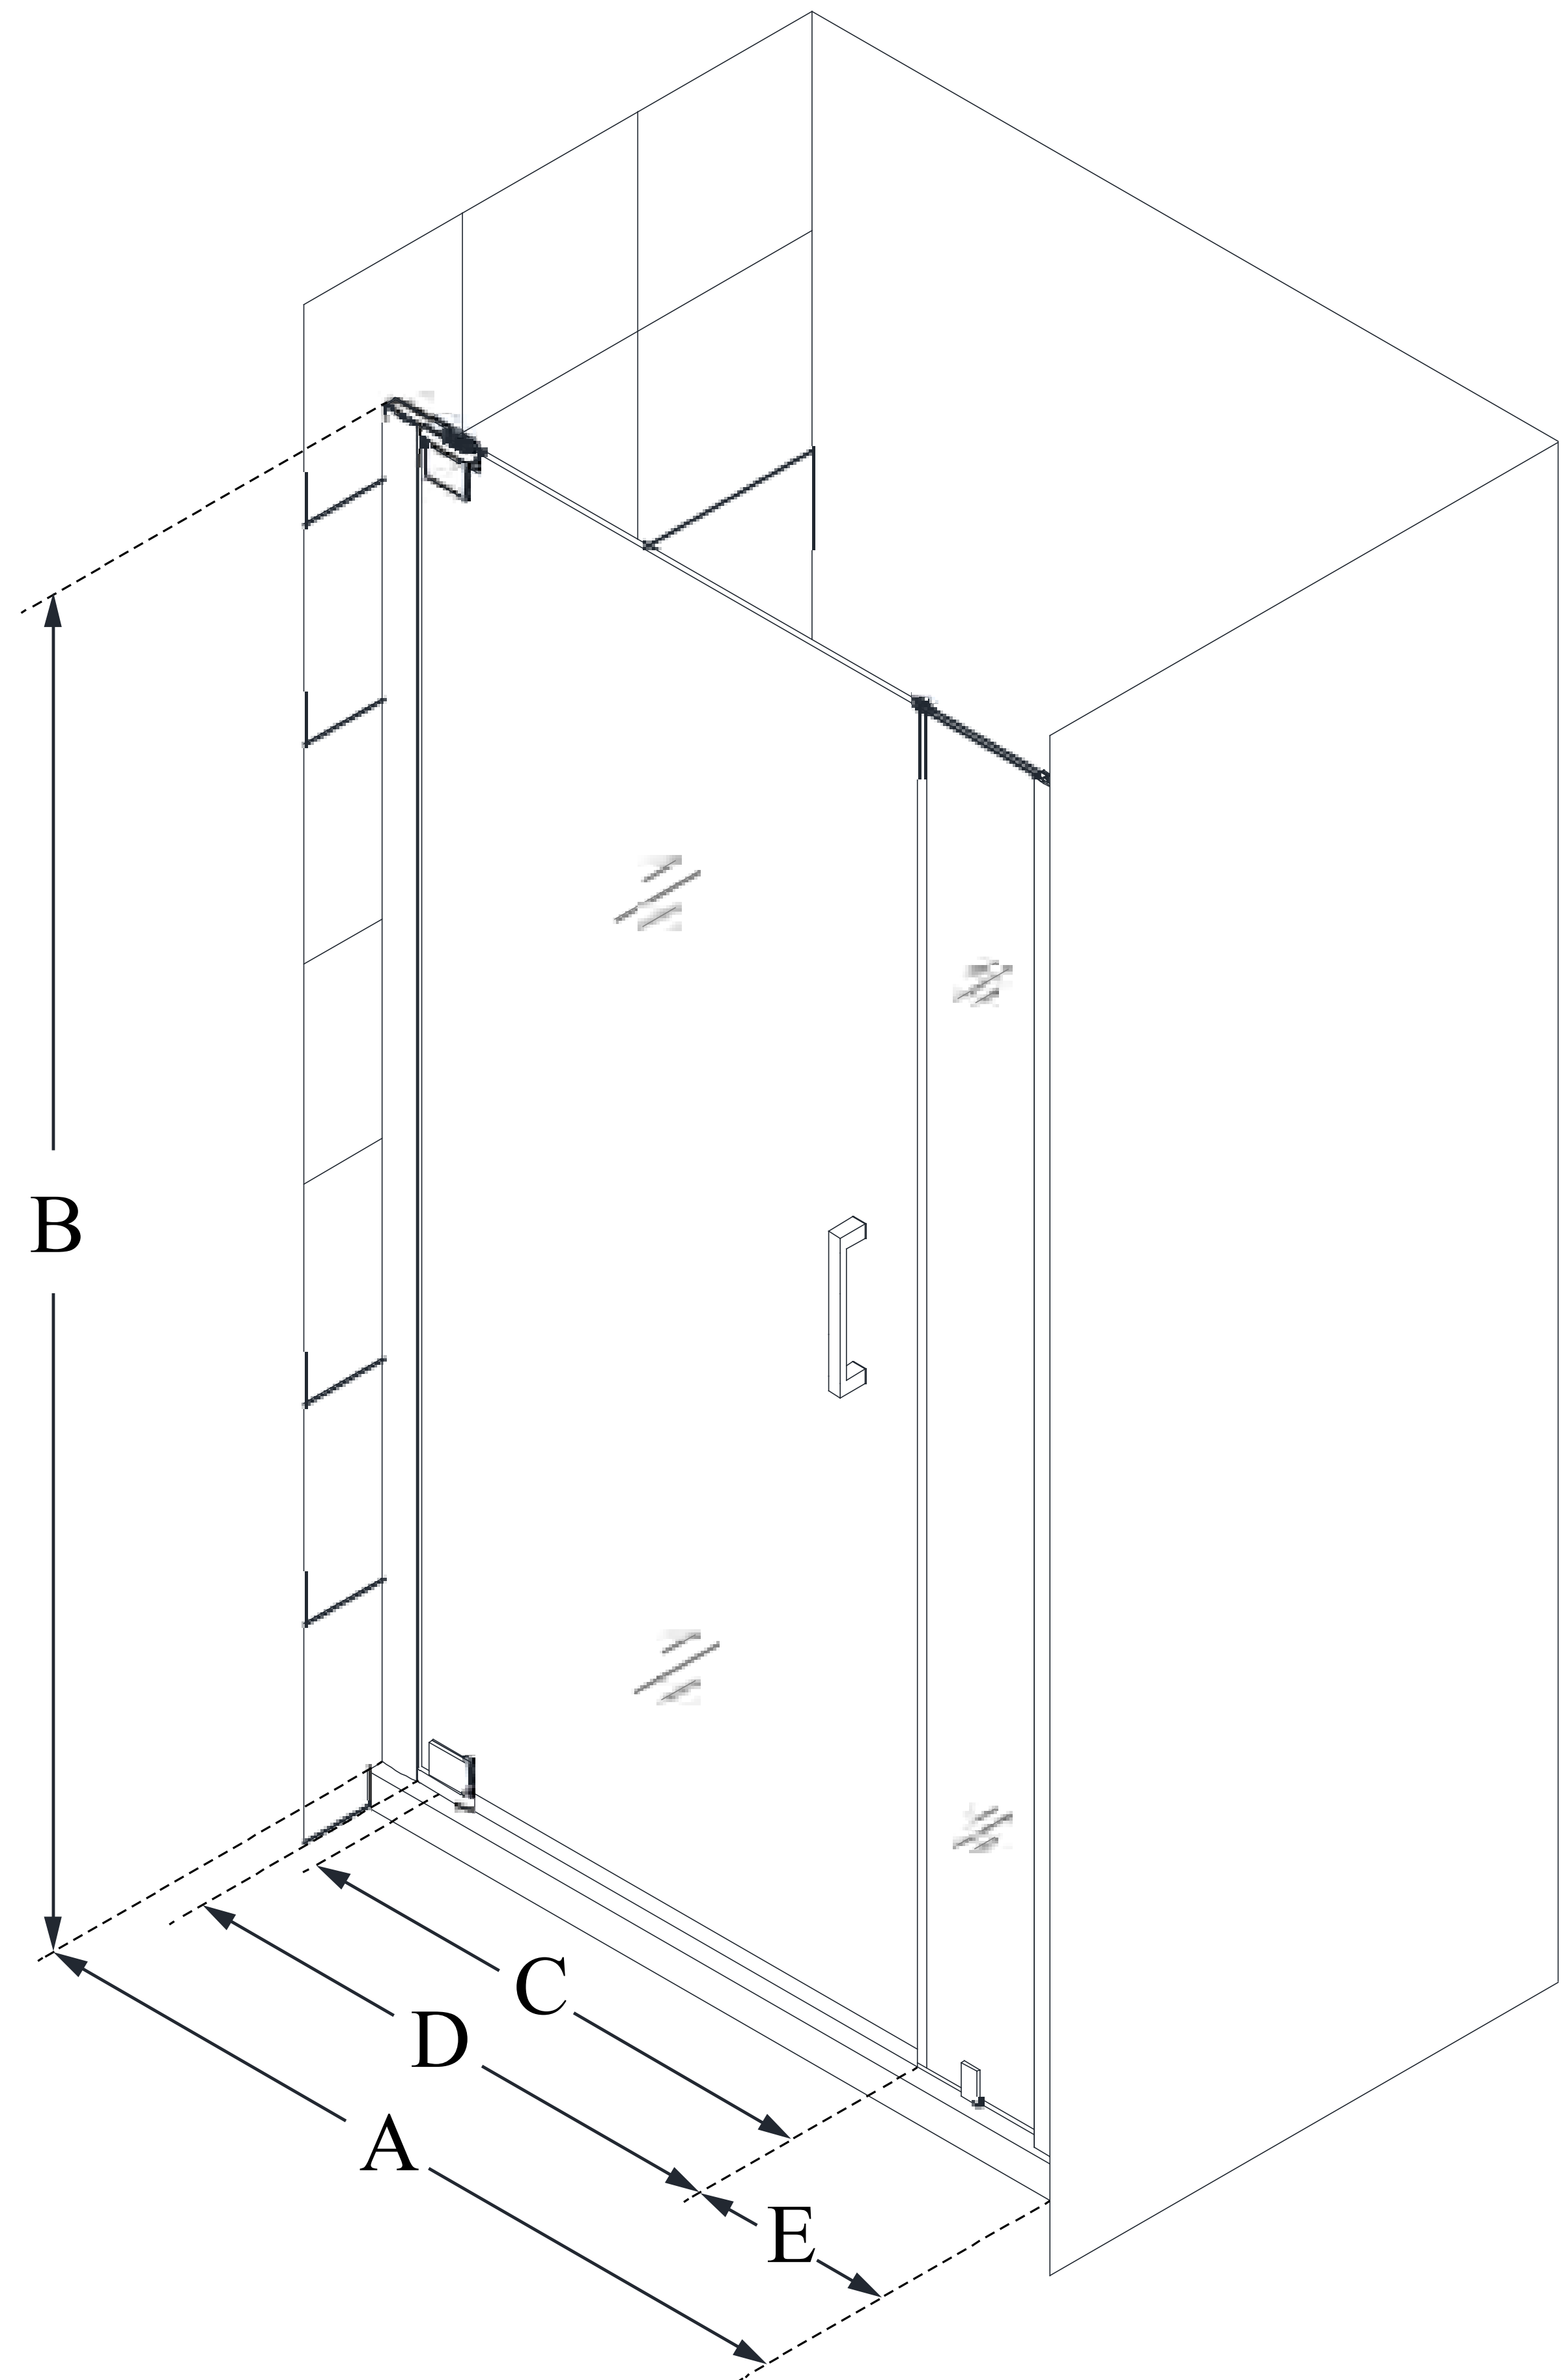

SHDR-4335060

ELEGANCE-LS

DreamLine Elegance-LS 39 3/4 -
41 3/4 in. W x 72 in. H Frameless
Pivot Shower Door

PIVOT DOOR

CONFIGURATION DIMENSIONS:

A: 39 3/4" - 41 3/4"

MODEL WIDTH

B: 72"

MODEL HEIGHT

C: 28 1/4"

ACCESS WIDTH

D: 31 1/4"

DOOR WIDTH

E: 6"

INLINE PANEL WIDTH

DreamLine reserves the right to update or modify the hardware or materials pictured without prior notice for the purpose of product improvement and customer satisfaction.