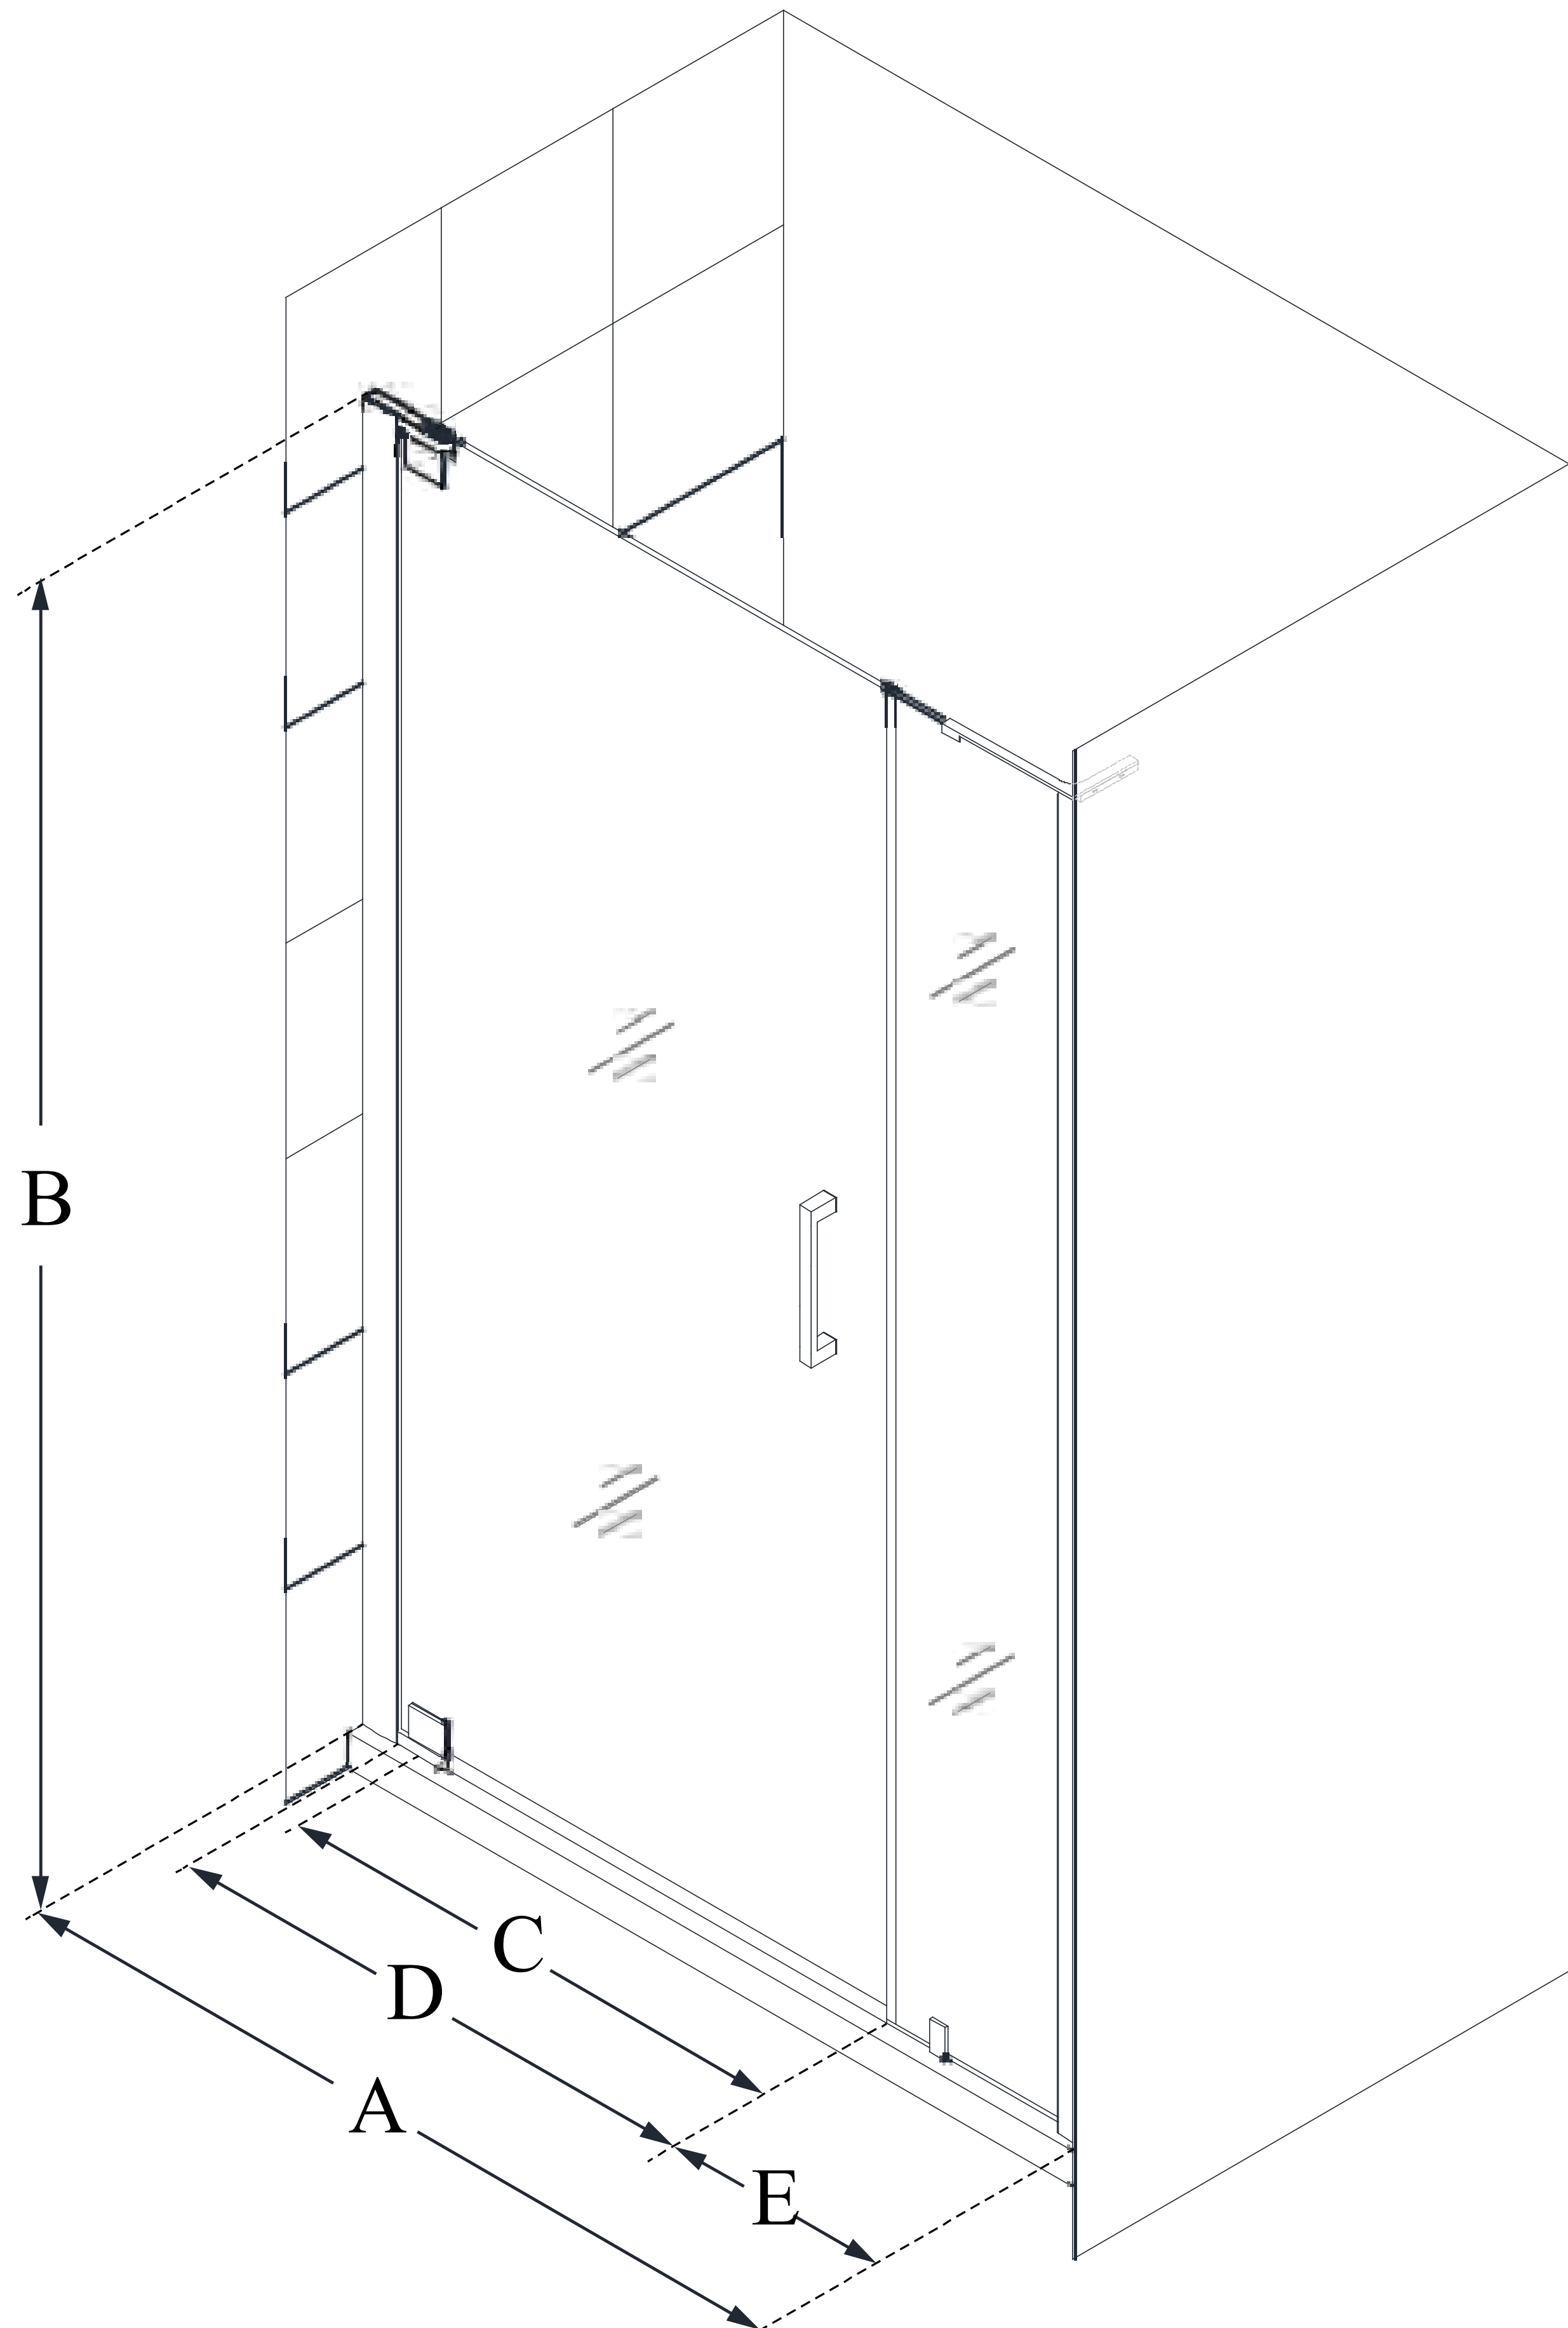

SHDR-4334120

ELEGANCE-LS

DreamLine Elegance-LS 44 - 46
in. W x 72 in. H Frameless Pivot
Shower Door

PIVOT DOOR

CONFIGURATION DIMENSIONS:

A: 44" - 46"

MODEL WIDTH

B: 72"

MODEL HEIGHT

C: 26 1/2"

ACCESS WIDTH

D: 29 1/2"

DOOR WIDTH

E: 12"

INLINE PANEL WIDTH

DreamLine reserves the right to update or modify the hardware or materials pictured without prior notice for the purpose of product improvement and customer satisfaction.