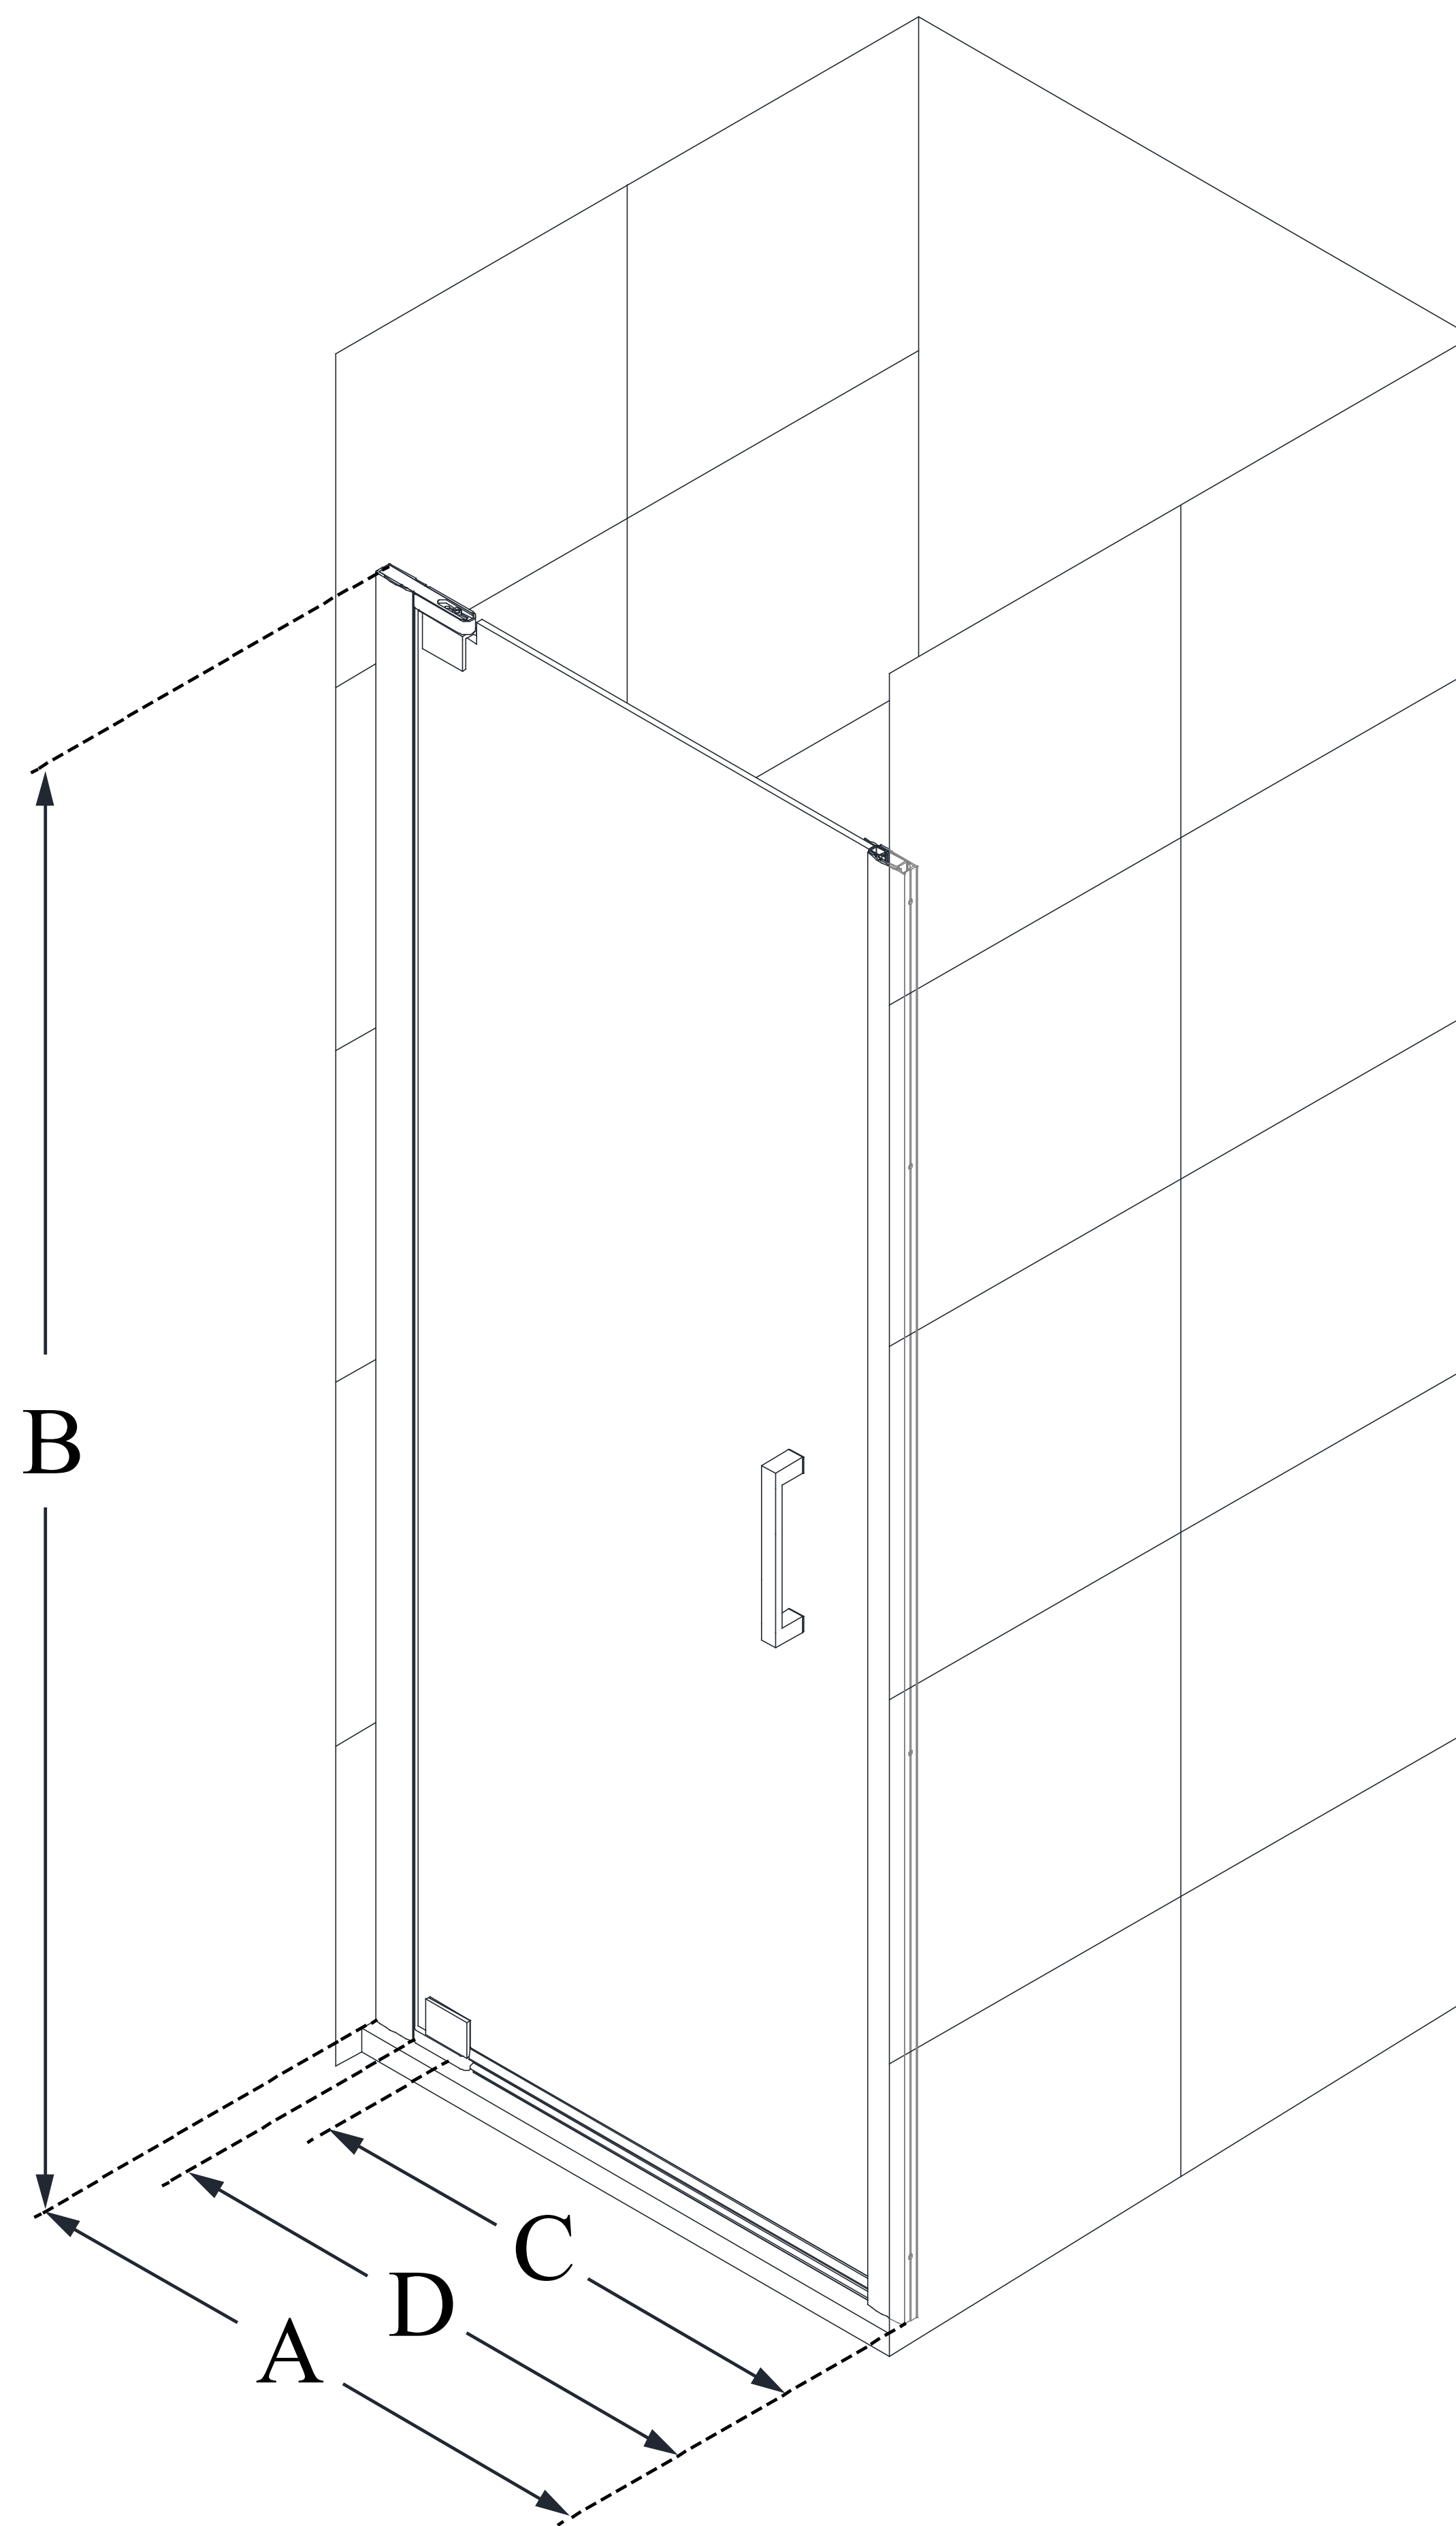

## **ELEGANCE-LS**

DreamLine Elegance-LS 34 - 36  
in. W x 72 in. H Frameless Pivot  
Shower Door

**PIVOT DOOR**

### **CONFIGURATION DIMENSIONS:**

**A: 34" - 36"**

MODEL WIDTH

**B: 72"**

MODEL HEIGHT

**C: 26 1/2"**

ACCESS WIDTH

**D: 29 1/2"**

DOOR WIDTH

DreamLine reserves the right to update or modify the hardware or materials pictured without prior notice for the purpose of product improvement and customer satisfaction.