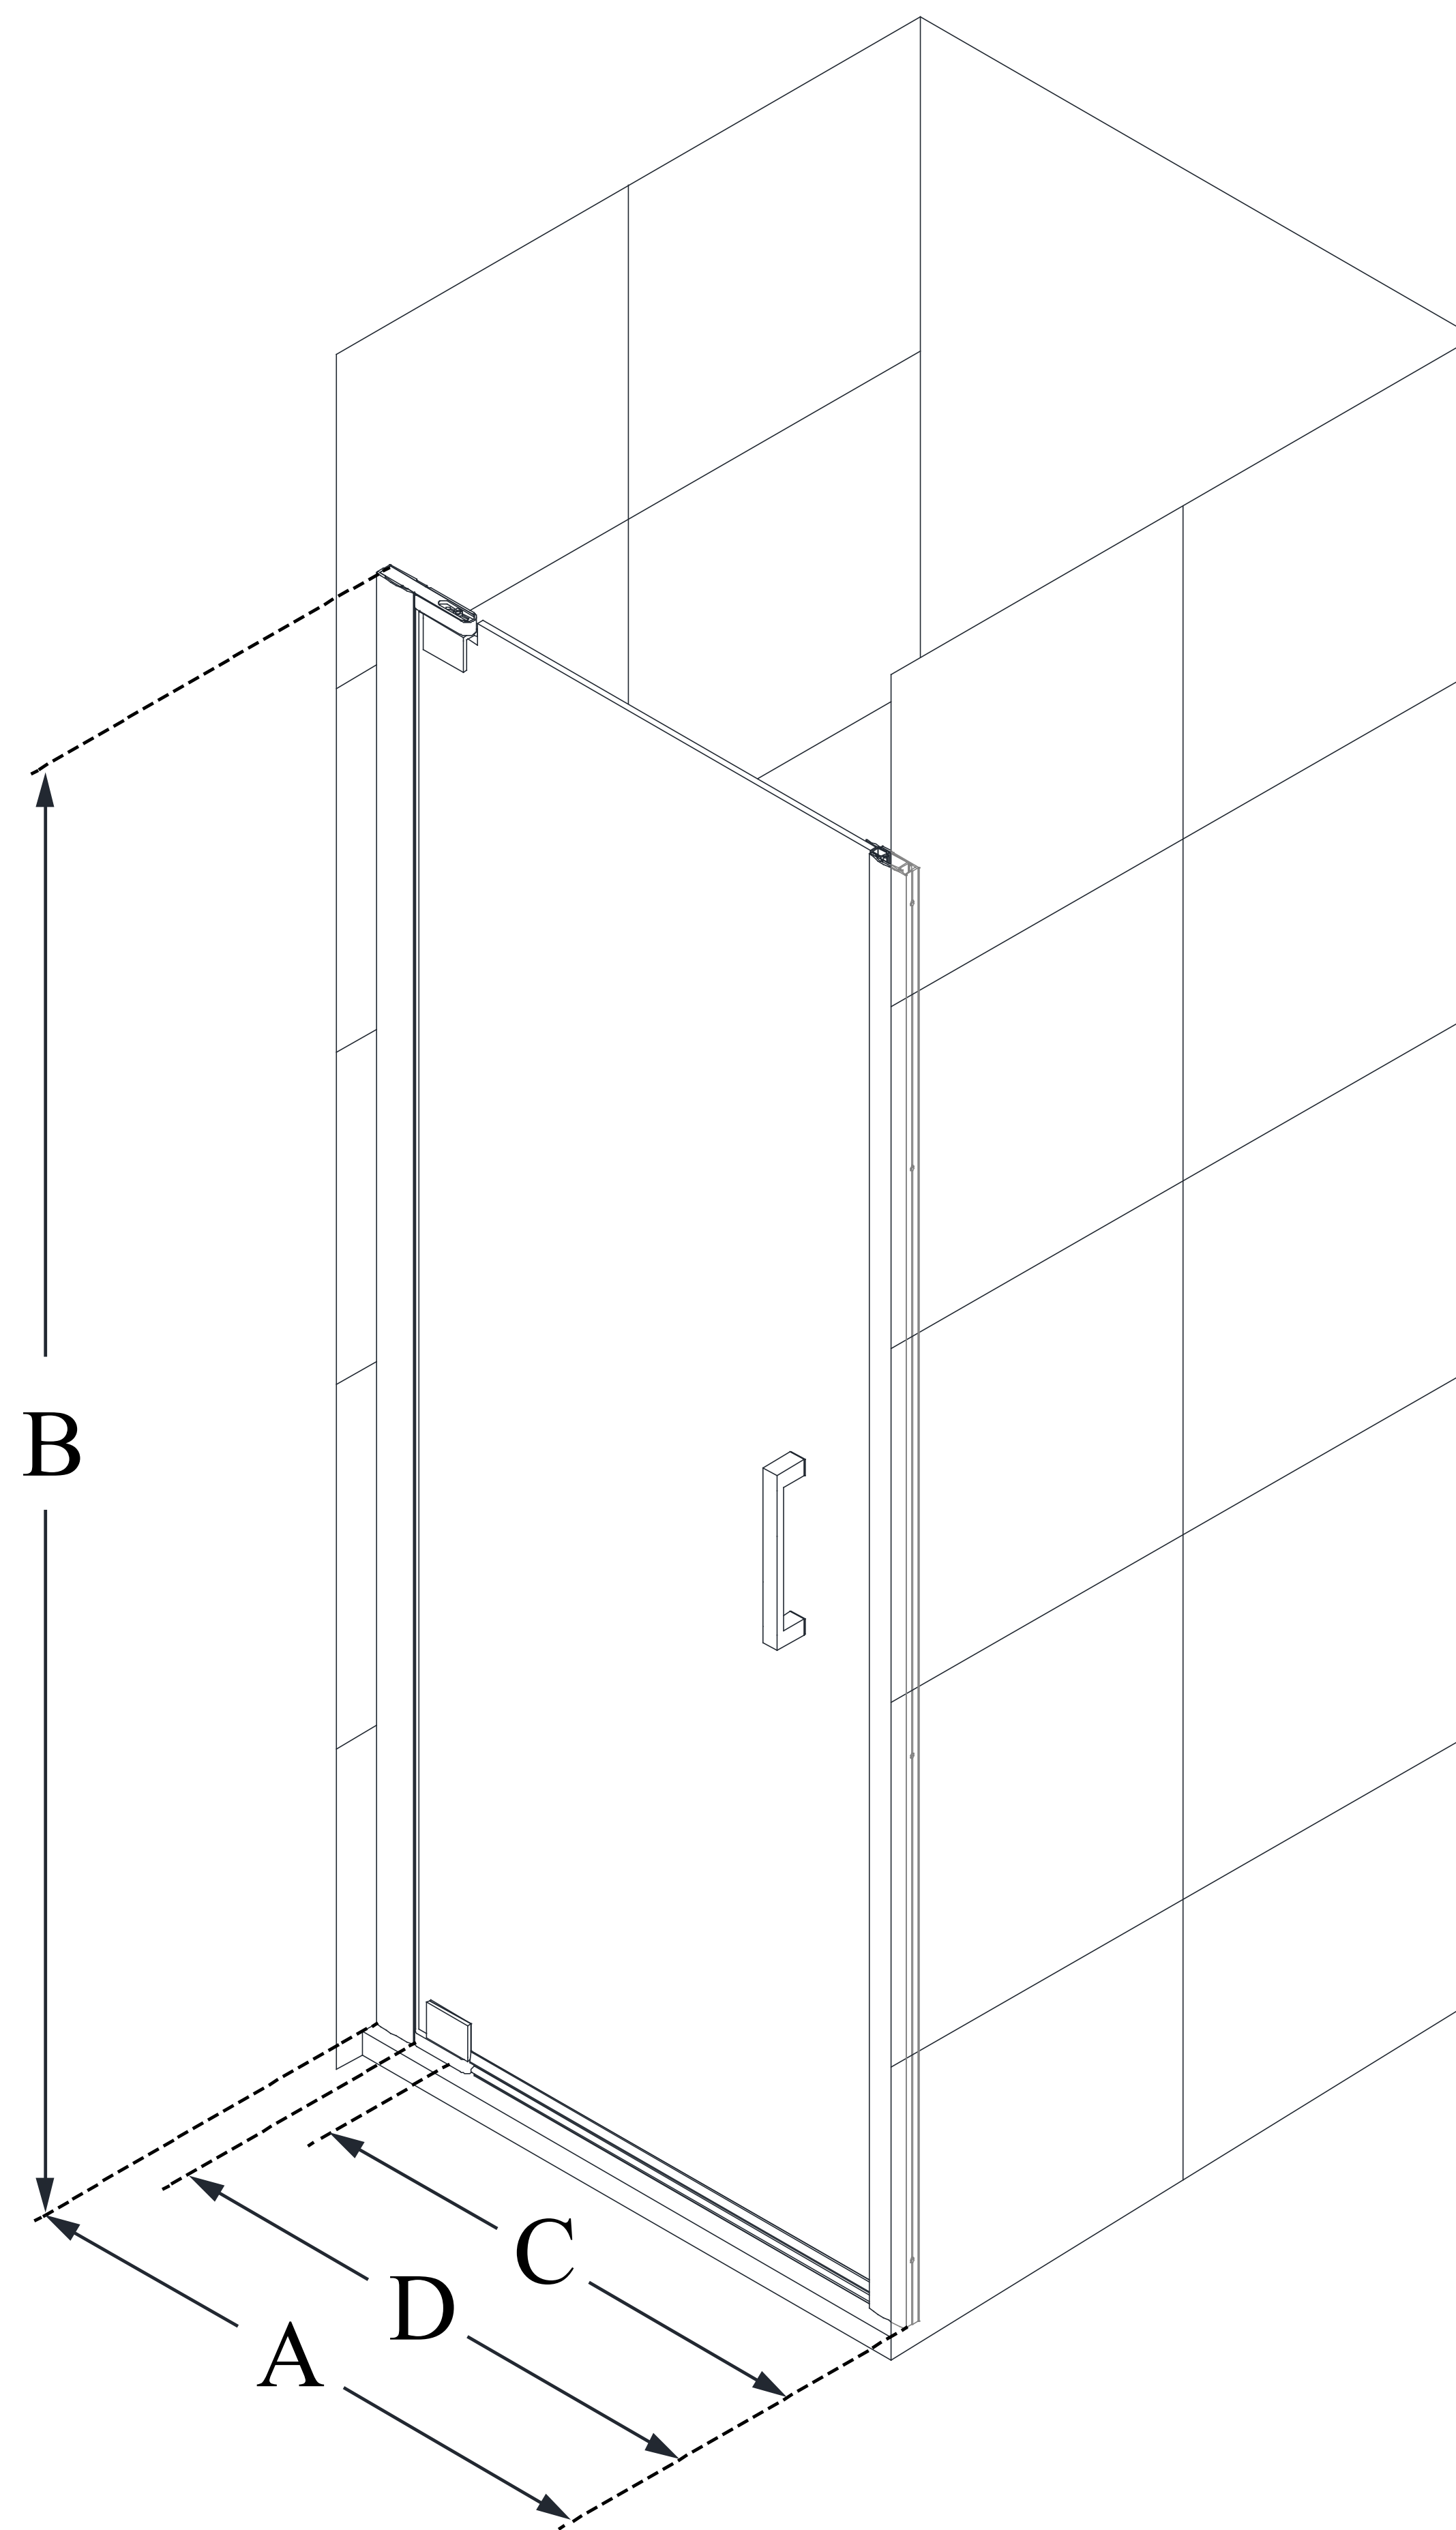

SHDR-4332000

ELEGANCE-LS

DreamLine Elegance-LS 32 1/4 -
34 1/4 in. W x 72 in. H Frameless
Pivot Shower Door

PIVOT DOOR

CONFIGURATION DIMENSIONS:

A: 32 1/4" - 34 1/4"

MODEL WIDTH

B: 72"

MODEL HEIGHT

C: 24 3/4"

ACCESS WIDTH

D: 27 3/4"

DOOR WIDTH

DreamLine reserves the right to update or modify the hardware or materials pictured without prior notice for the purpose of product improvement and customer satisfaction.