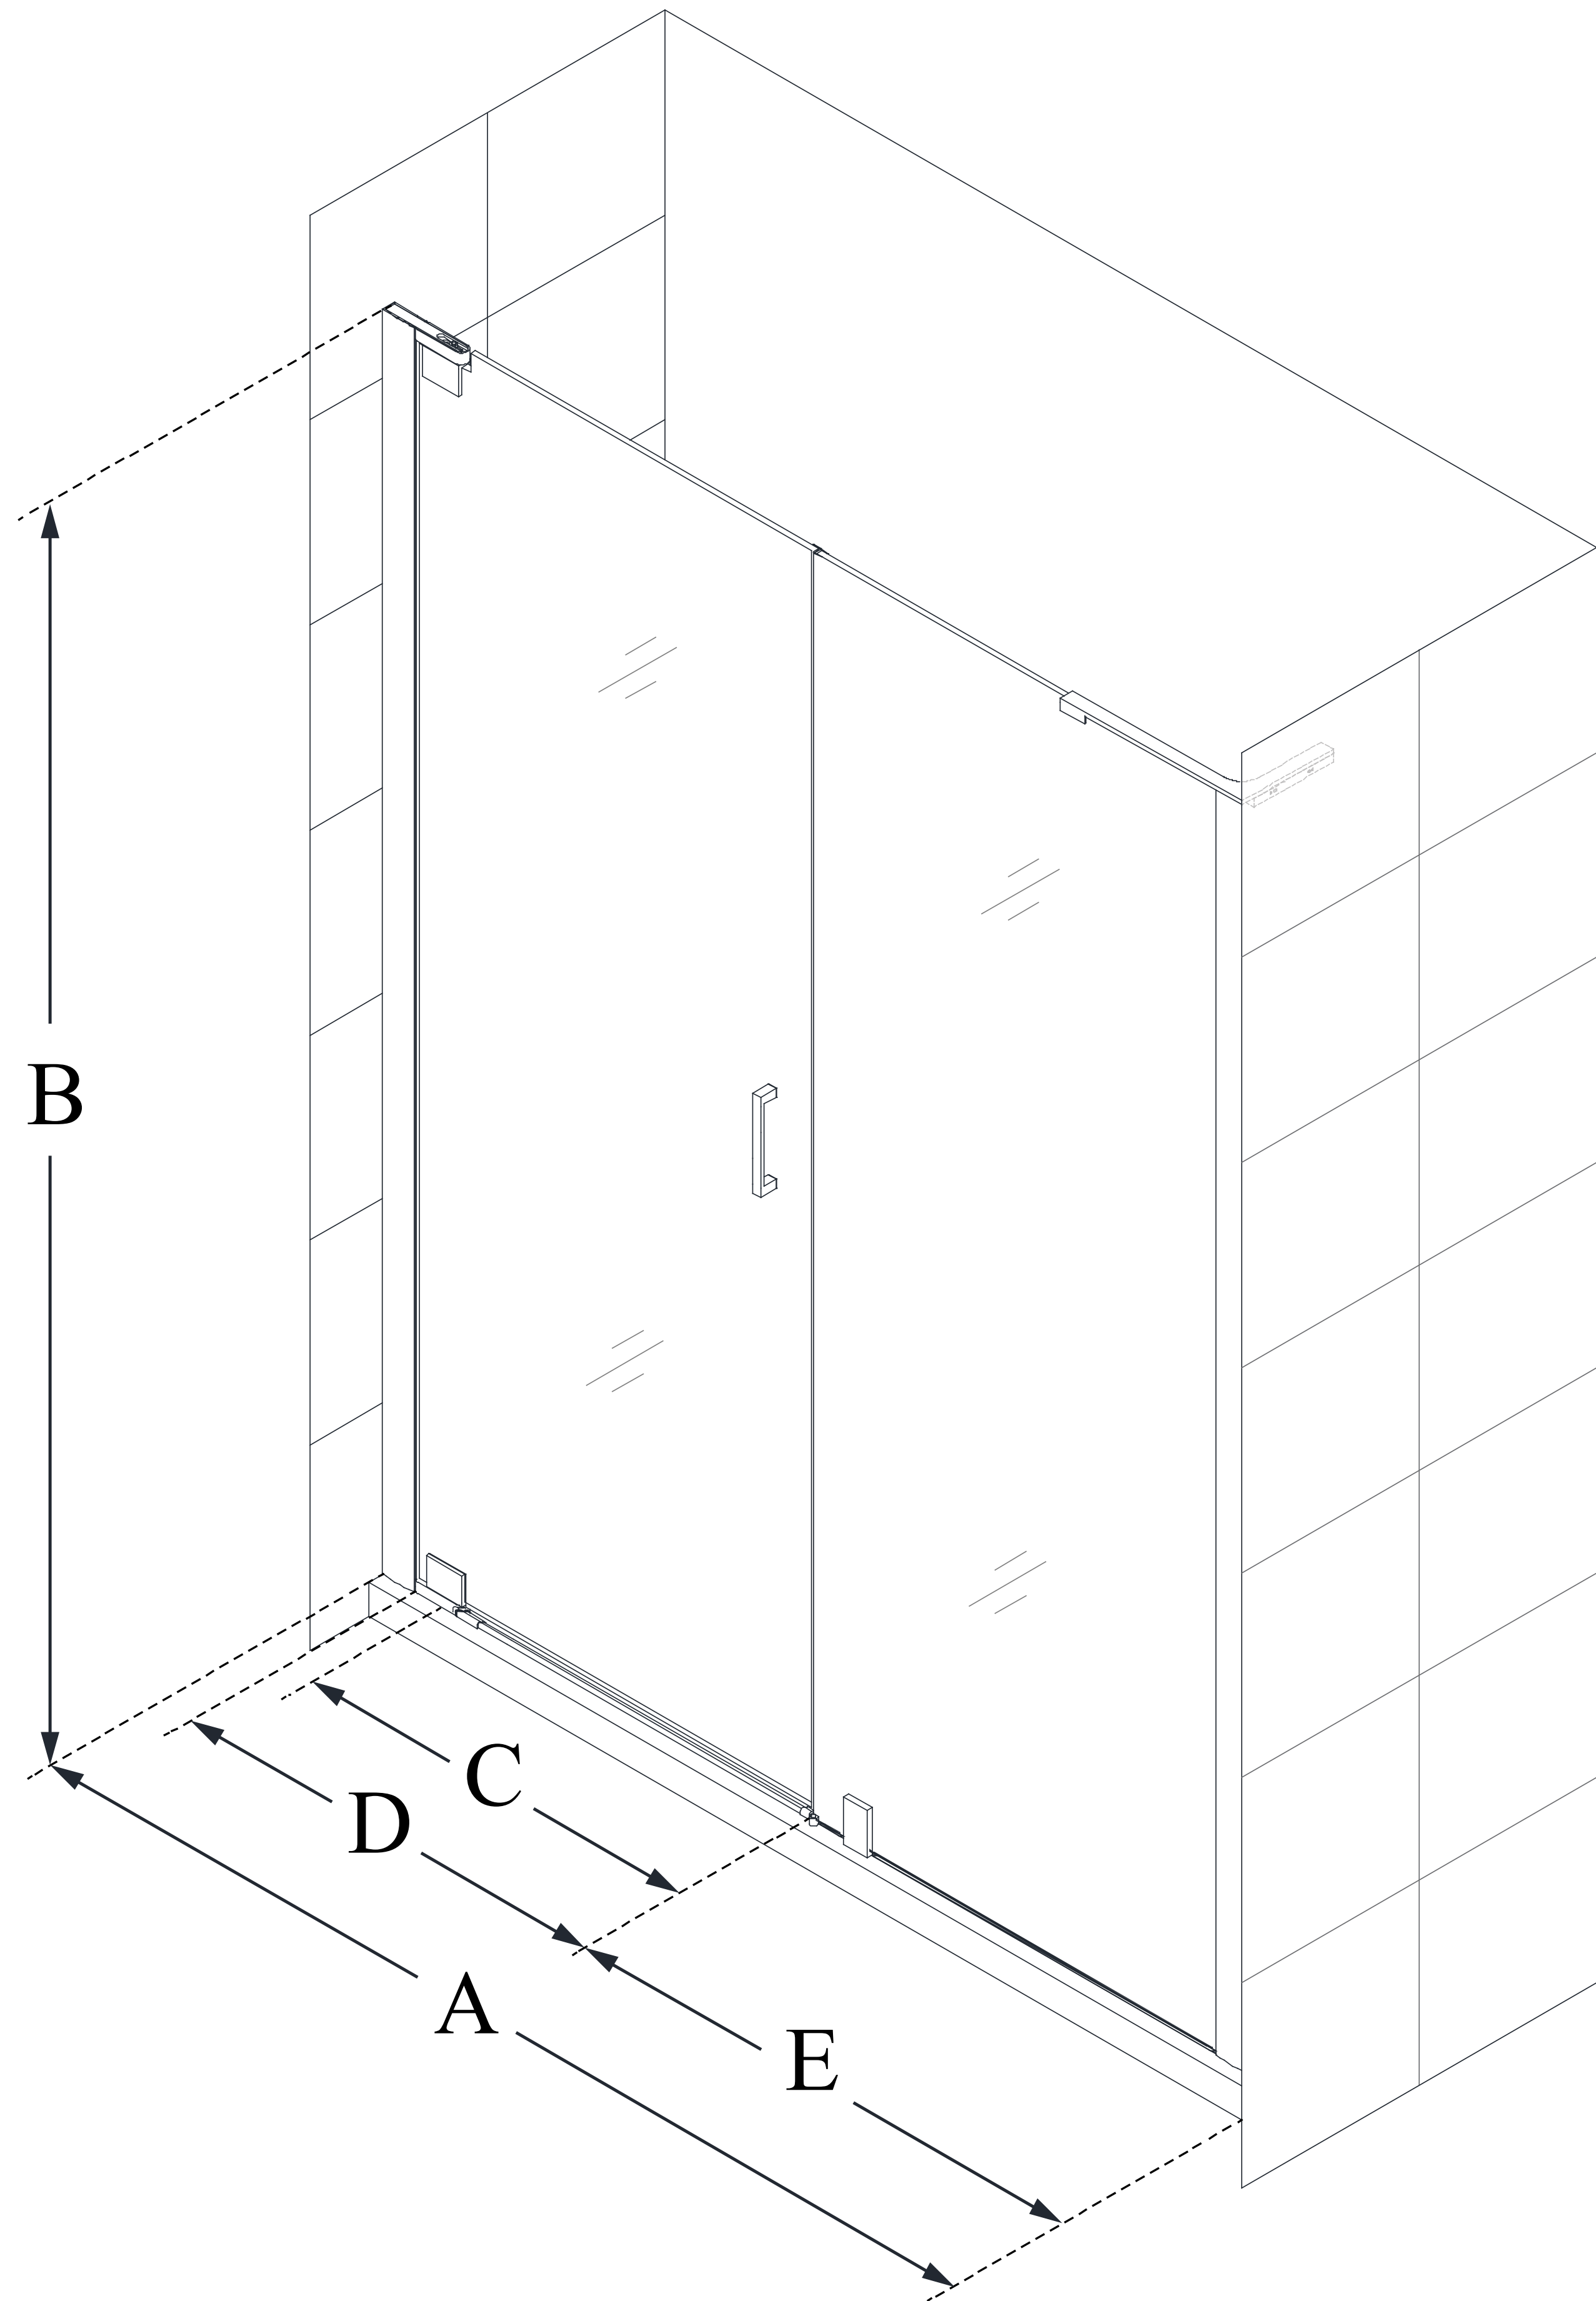

## ELEGANCE-LS

DreamLine Elegance-LS 58 1/2 -  
60 1/2 in. W x 72 in. H Frameless  
Pivot Shower Door

**PIVOT DOOR**

### CONFIGURATION DIMENSIONS:

**A: 58 1/2" - 60 1/2"**

MODEL WIDTH

**B: 72"**

MODEL HEIGHT

**C: 23"**

ACCESS WIDTH

**D: 26"**

DOOR WIDTH

**E: 30"**

INLINE PANEL WIDTH

DreamLine reserves the right to update or modify the hardware or materials pictured without prior notice for the purpose of product improvement and customer satisfaction.