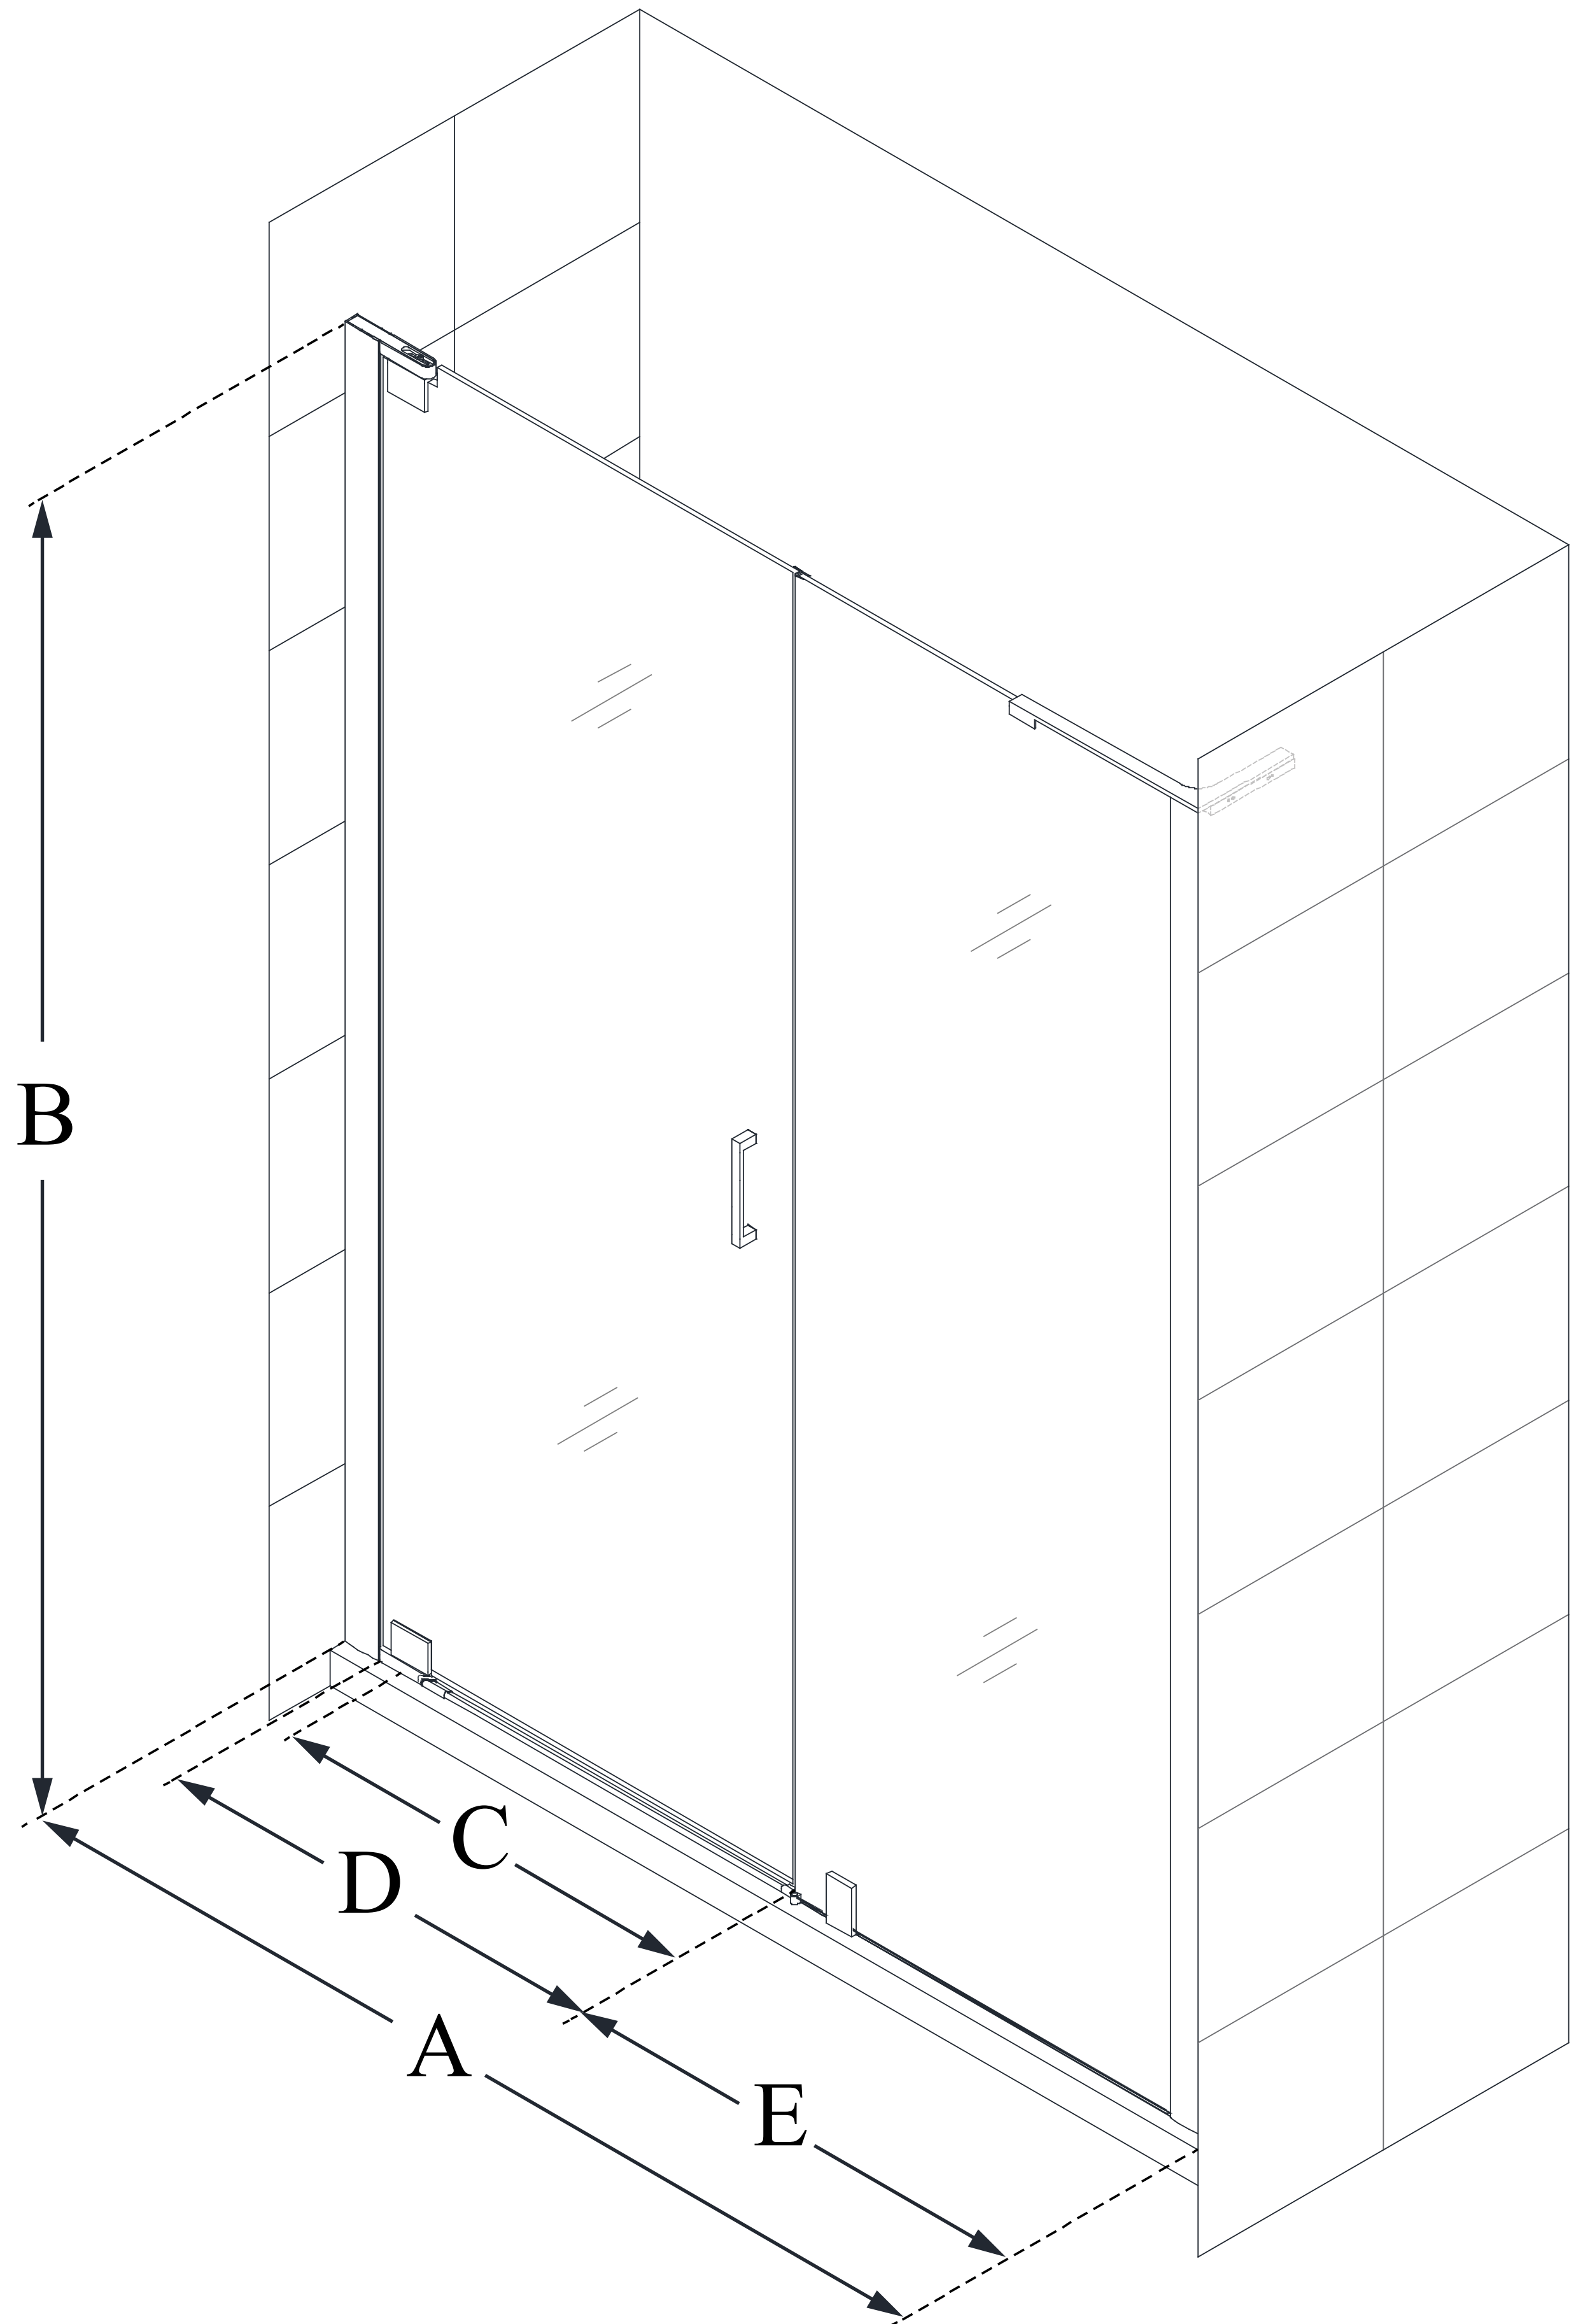

## ELEGANCE-LS

DreamLine Elegance-LS 52 1/2" -  
54 1/2 in. W x 72 in. H Frameless  
Pivot Shower Door

**PIVOT DOOR**

### CONFIGURATION DIMENSIONS:

**A: 52 1/2" - 54 1/2"**

MODEL WIDTH

**B: 72"**

MODEL HEIGHT

**C: 23"**

ACCESS WIDTH

**D: 26"**

DOOR WIDTH

**E: 24"**

INLINE PANEL WIDTH

DreamLine reserves the right to update or modify the hardware or materials pictured without prior notice for the purpose of product improvement and customer satisfaction.