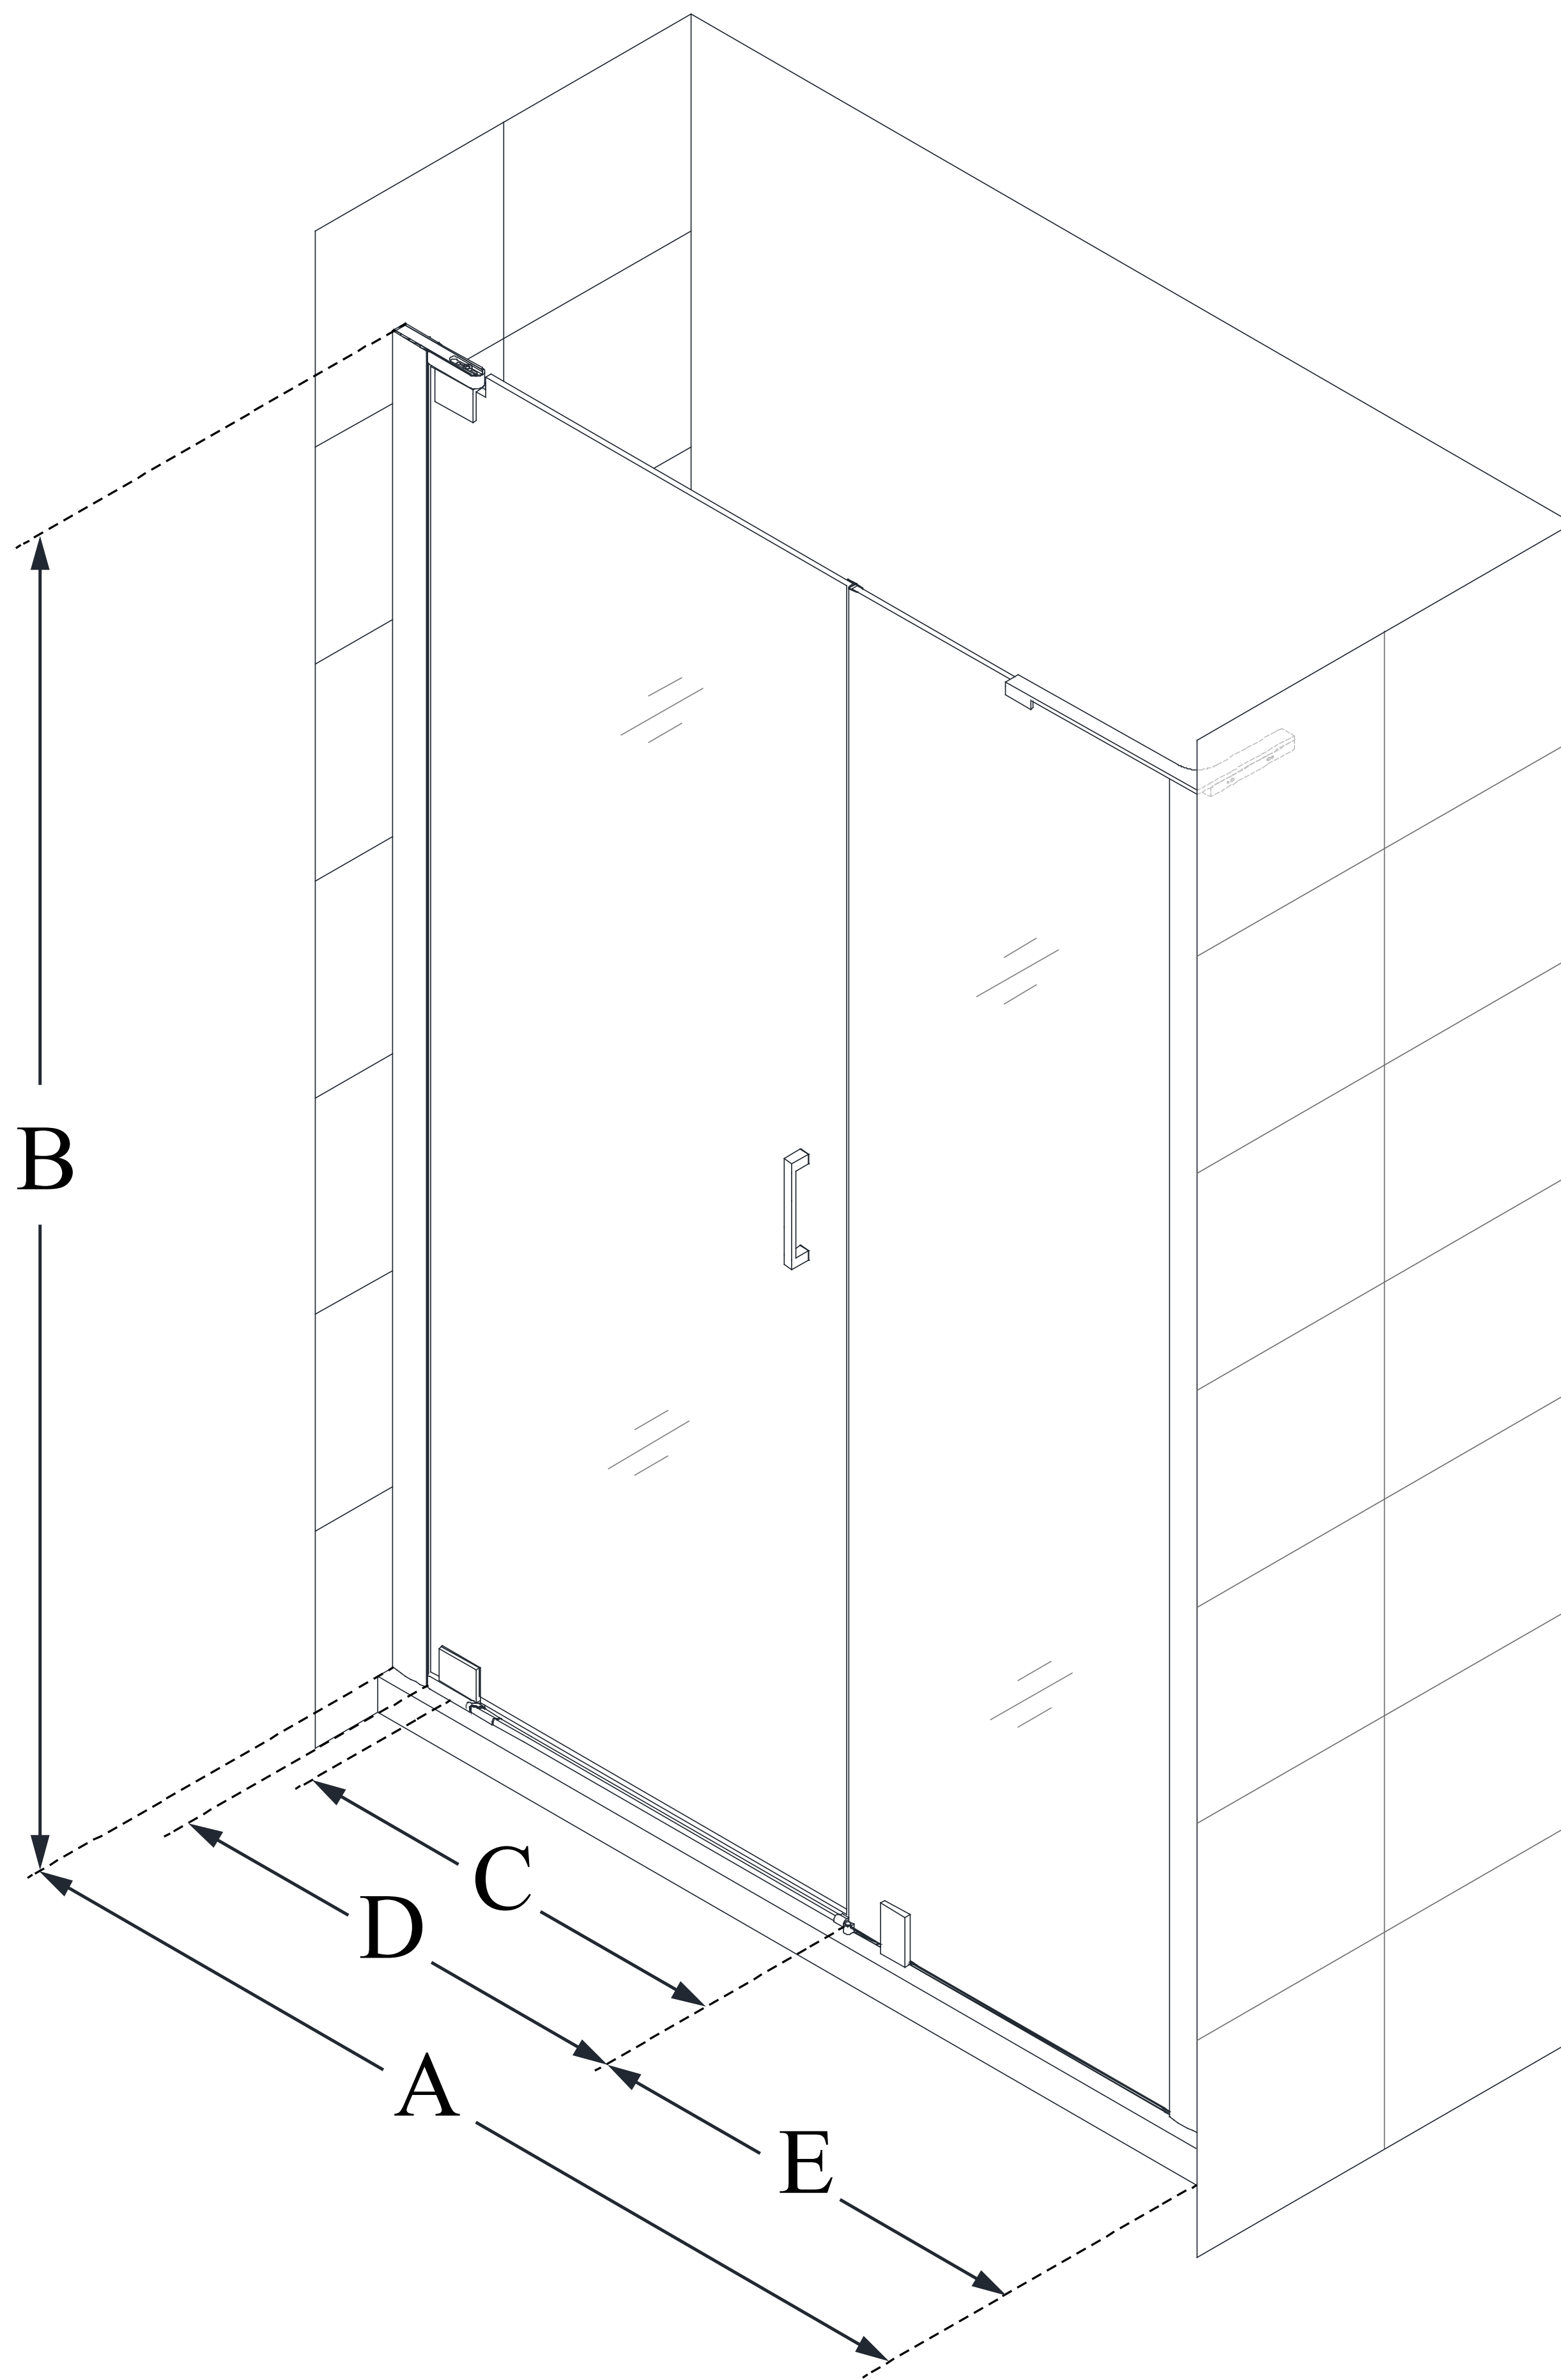

SHDR-4330180

ELEGANCE-LS

DreamLine Elegance-LS 46 1/2 -
48 1/2 in. W x 72 in. H Frameless
Pivot Shower Door

PIVOT DOOR

CONFIGURATION DIMENSIONS:

A: 46 1/2" - 48 1/2"

MODEL WIDTH

B: 72"

MODEL HEIGHT

C: 23"

ACCESS WIDTH

D: 26"

DOOR WIDTH

E: 18"

INLINE PANEL WIDTH

DreamLine reserves the right to update or modify the hardware or materials pictured without prior notice for the purpose of product improvement and customer satisfaction.