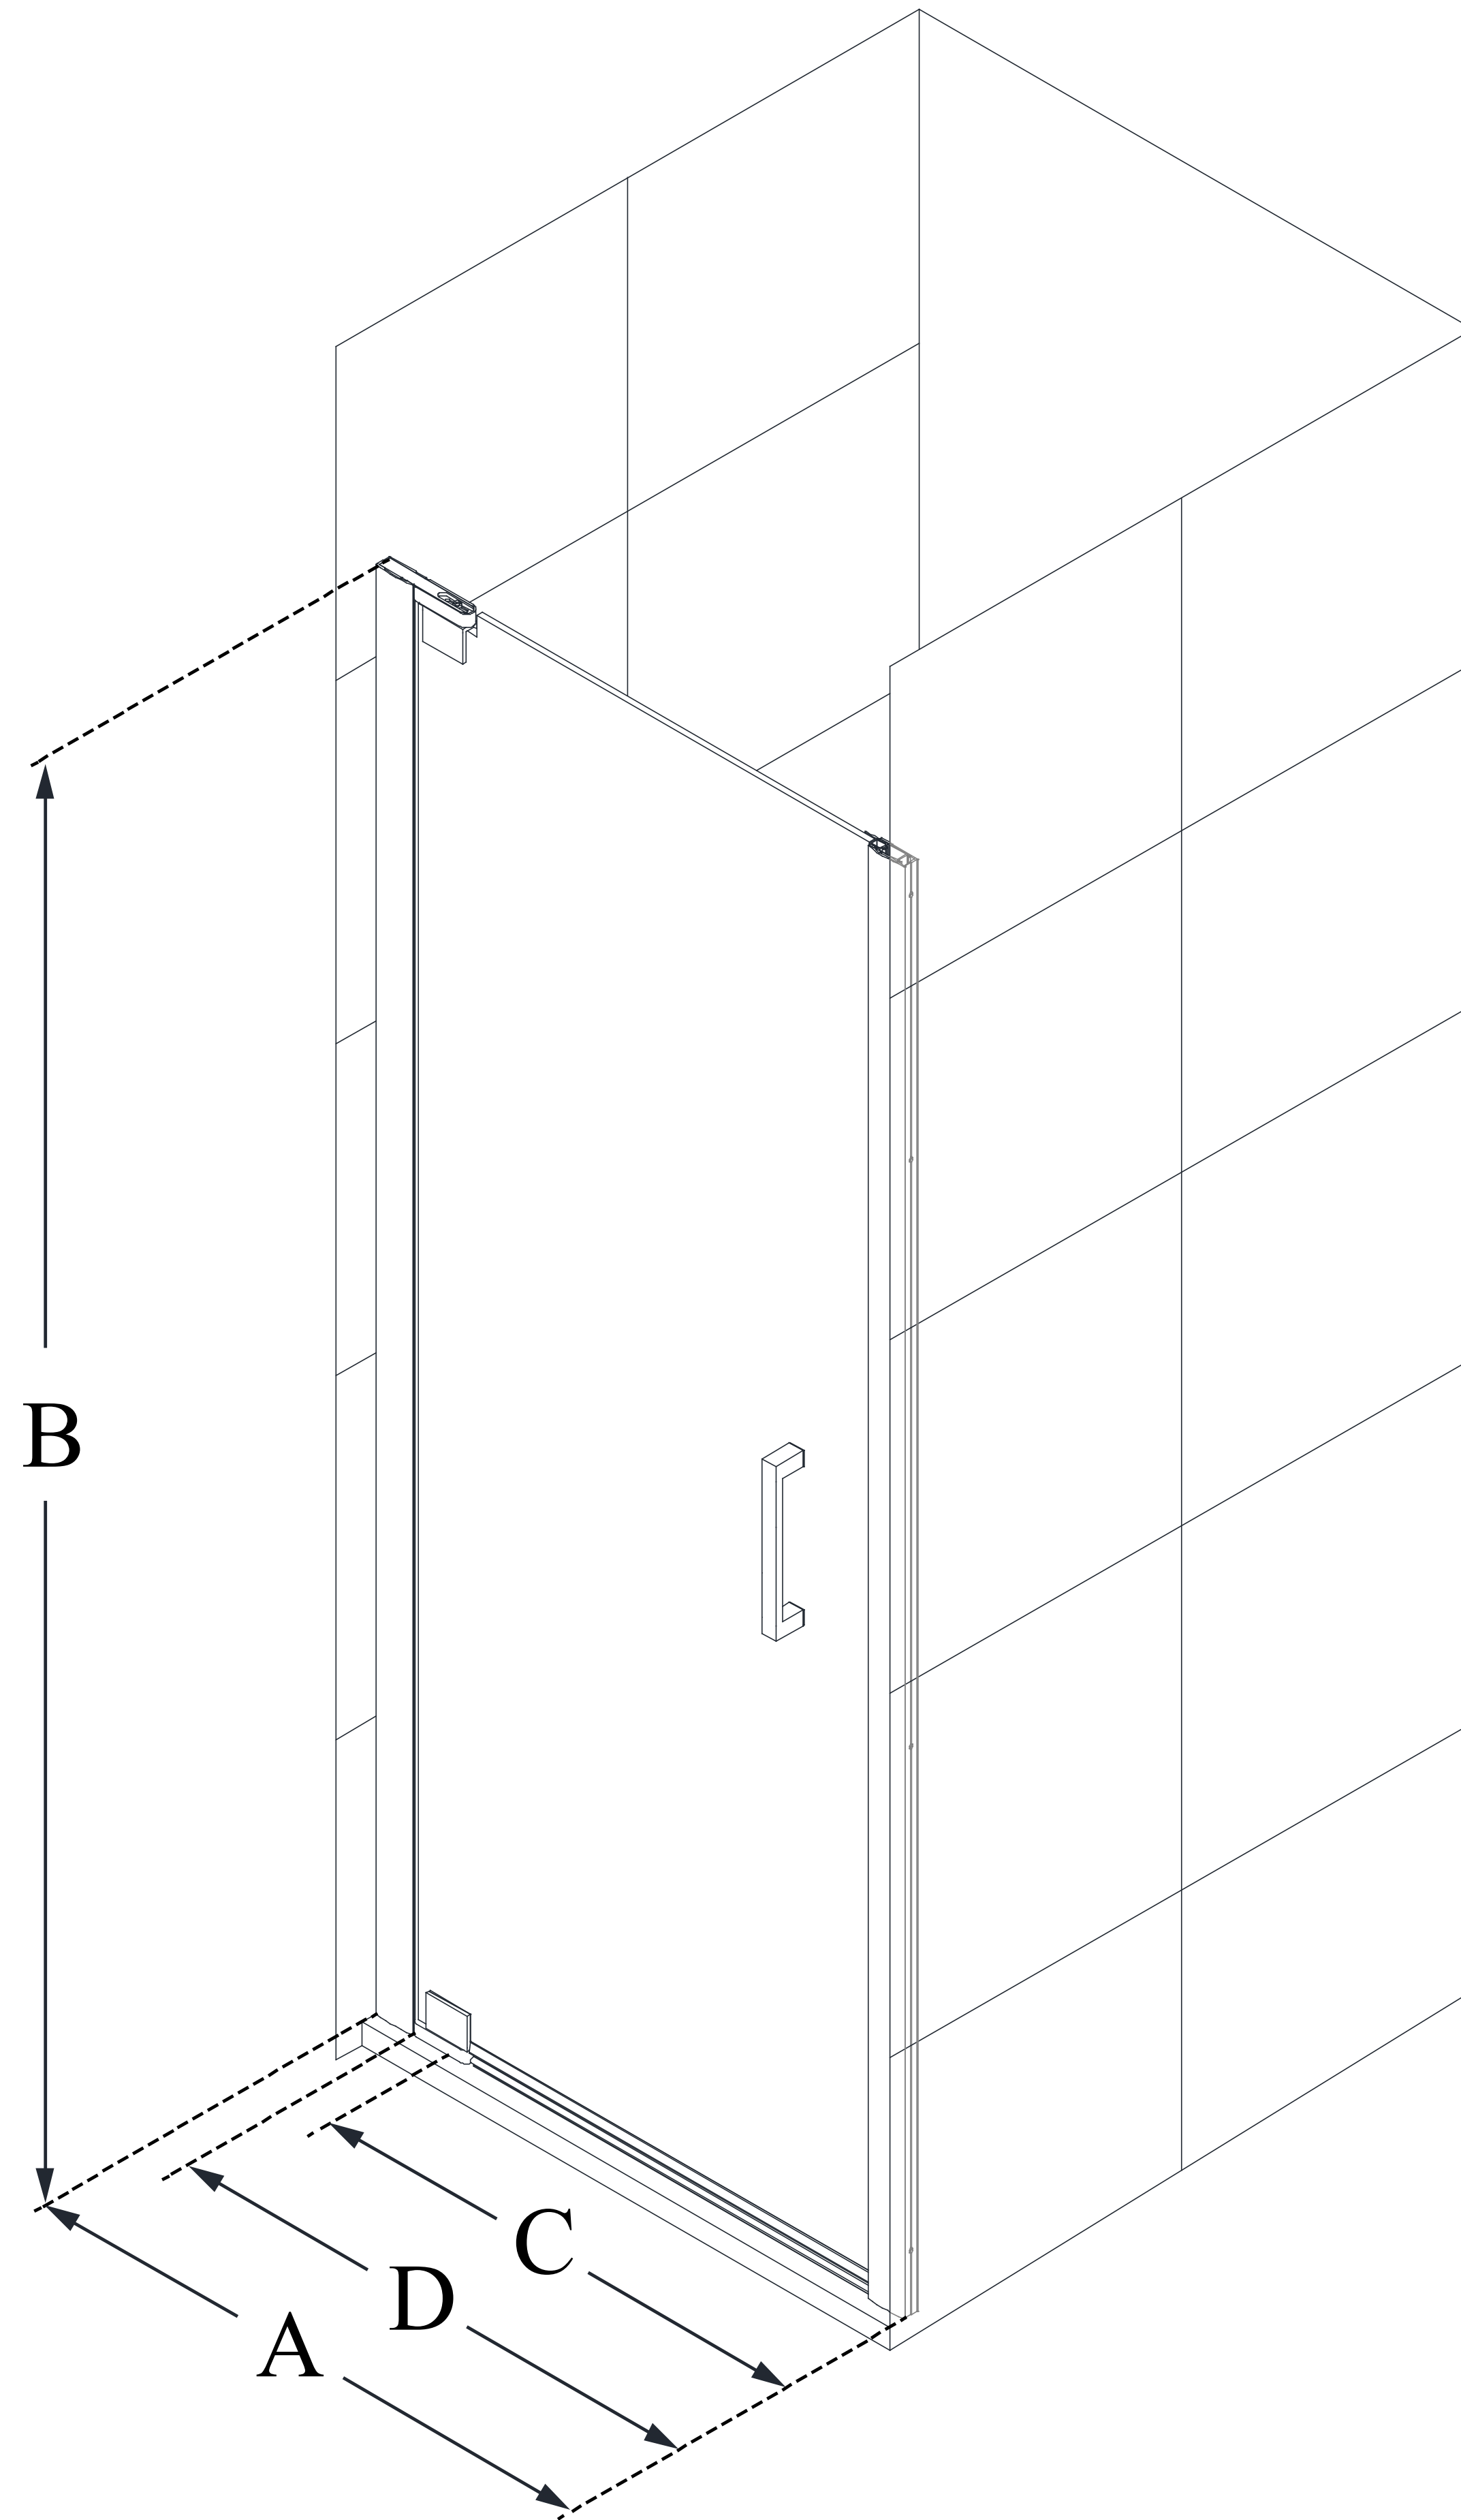

SHDR-4330000

ELEGANCE-LS

DreamLine Elegance-LS 30 1/2 -
32 1/2 in. W x 72 in. H Frameless
Pivot Shower Door

PIVOT DOOR

CONFIGURATION DIMENSIONS:

A: 30 1/2" - 32 1/2"

MODEL WIDTH

B: 72"

MODEL HEIGHT

C: 23"

ACCESS WIDTH

D: 26"

DOOR WIDTH

DreamLine reserves the right to update or modify the hardware or materials pictured without prior notice for the purpose of product improvement and customer satisfaction.