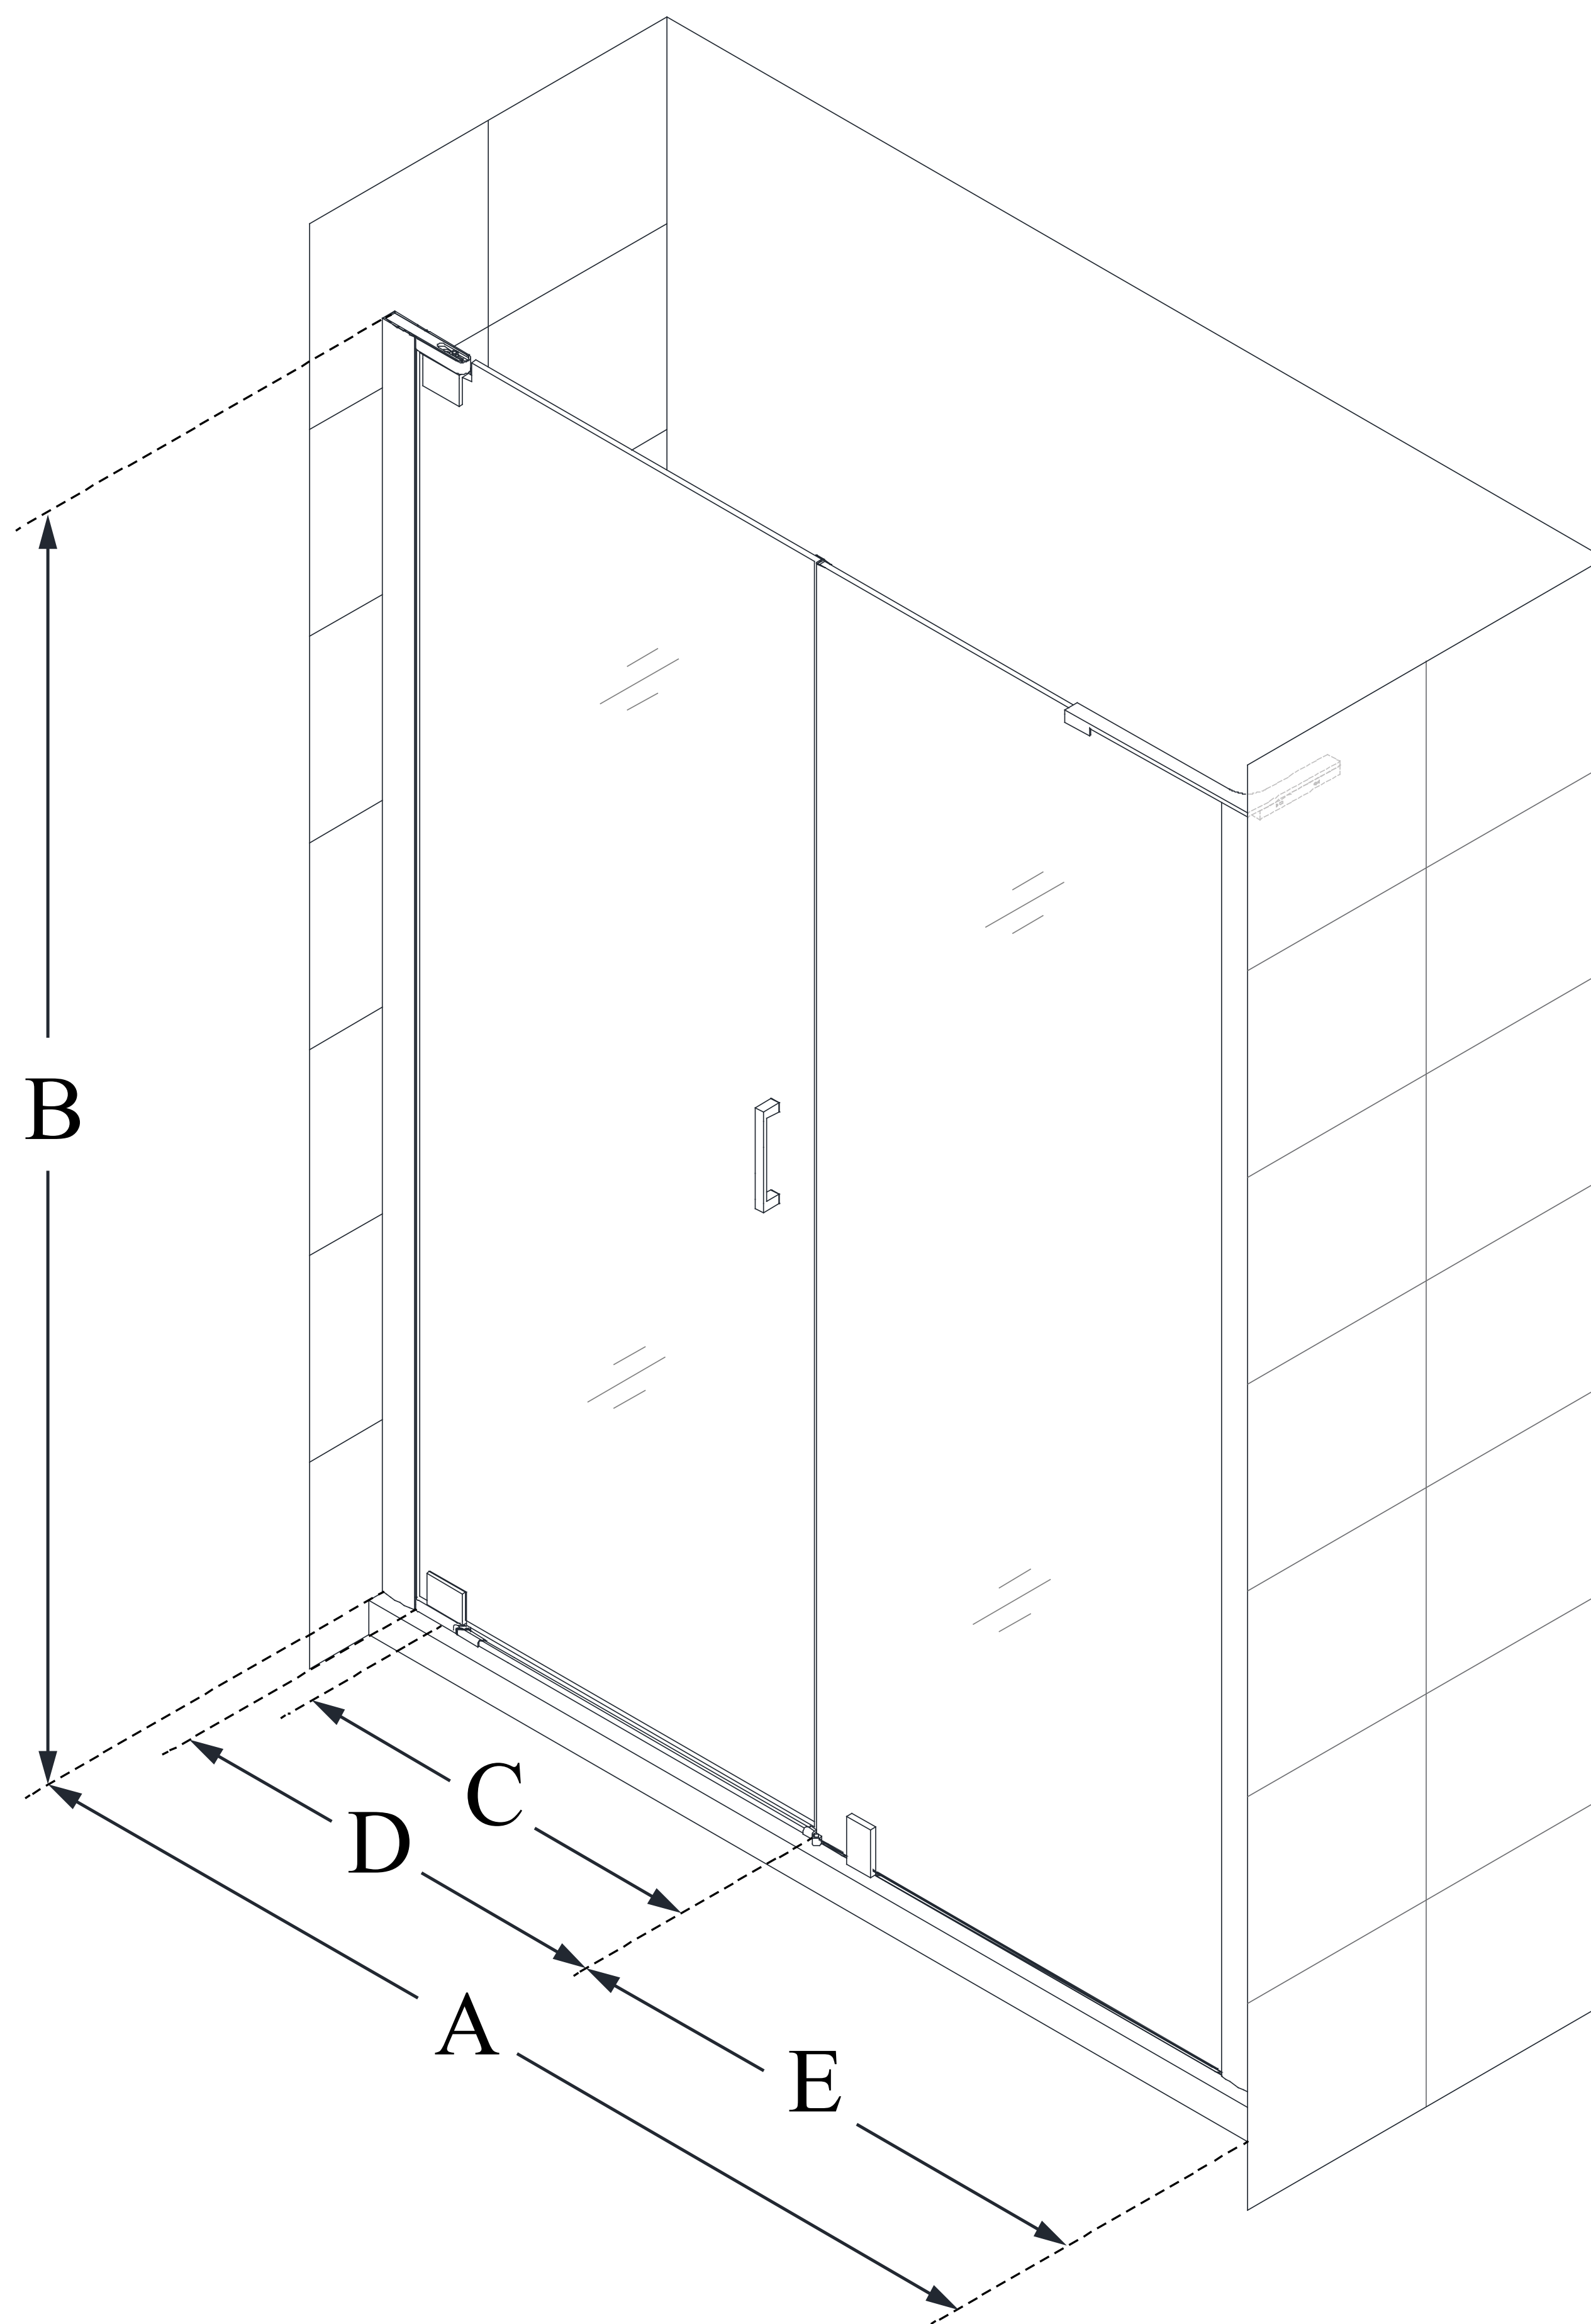

SHDR-4328300

ELEGANCE-LS

DreamLine Elegance-LS 56 3/4 -
58 3/4 in. W x 72 in. H Frameless
Pivot Shower Door

PIVOT DOOR

CONFIGURATION DIMENSIONS:

A: 56 3/4" - 58 3/4"

MODEL WIDTH

B: 72"

MODEL HEIGHT

C: 21 1/4"

ACCESS WIDTH

D: 24 1/4"

DOOR WIDTH

E: 30"

INLINE PANEL WIDTH

DreamLine reserves the right to update or modify the hardware or materials pictured without prior notice for the purpose of product improvement and customer satisfaction.