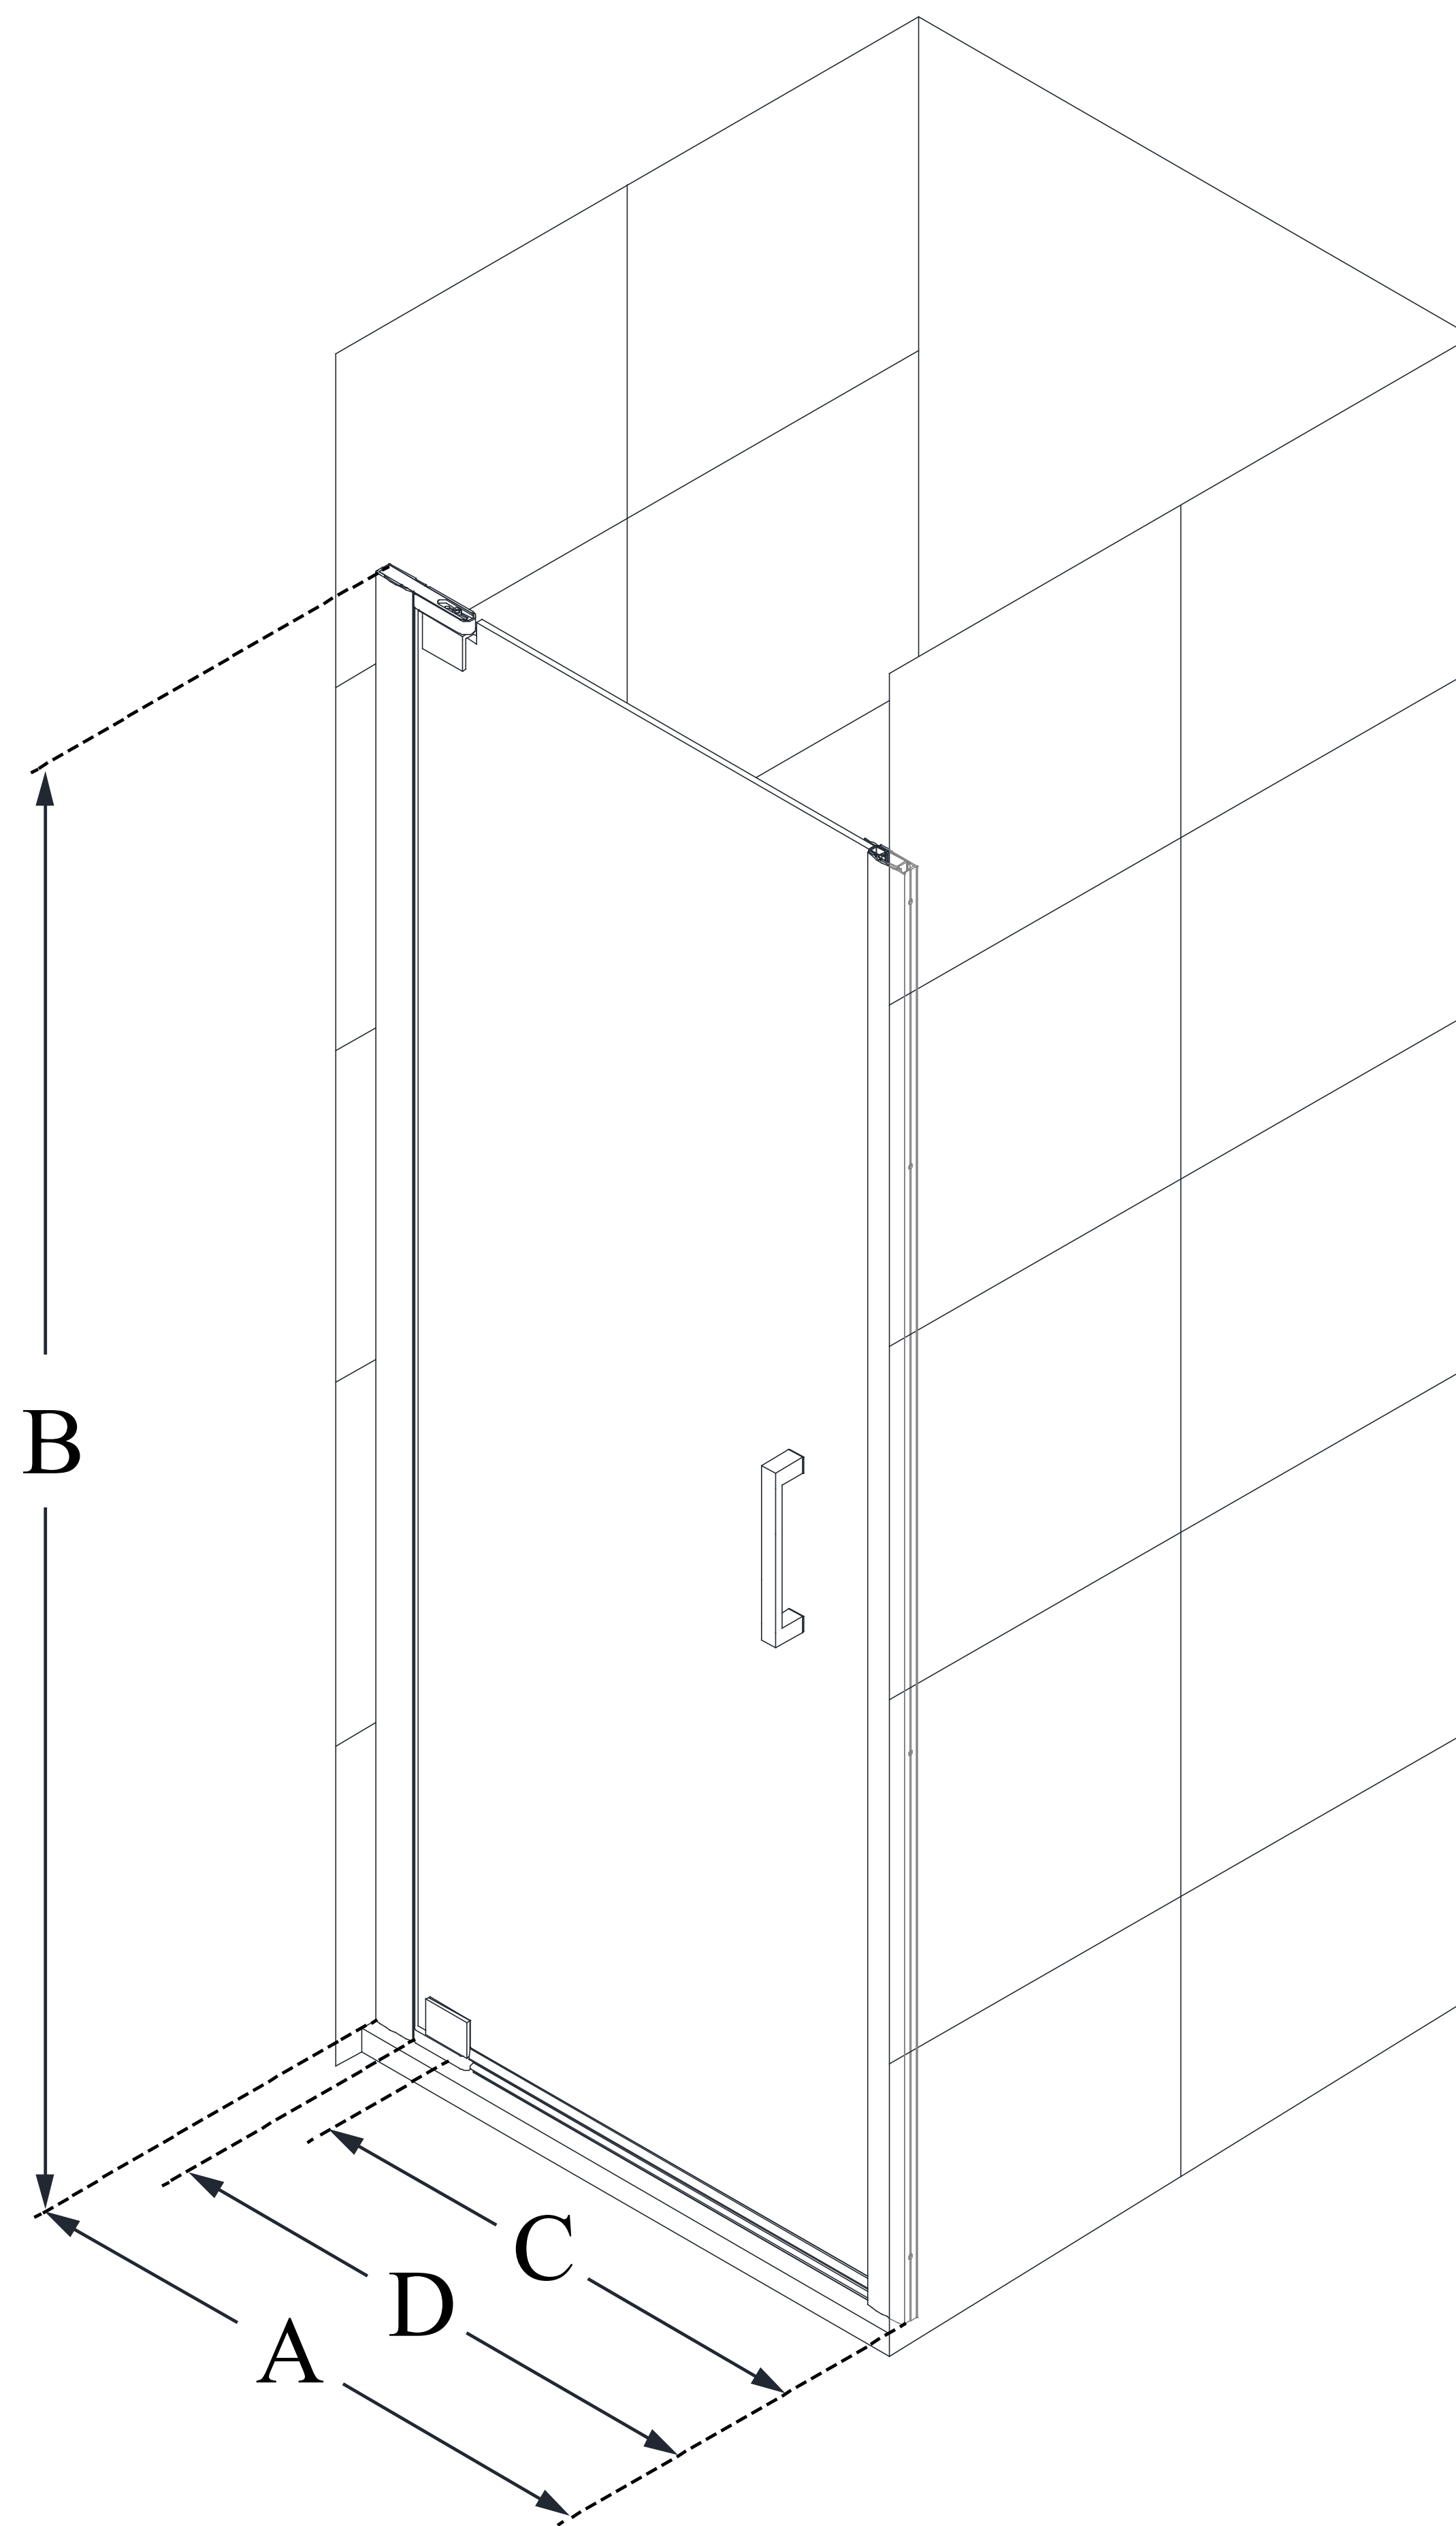

## **ELEGANCE-LS**

DreamLine Elegance-LS 28 3/4 -  
30 3/4 in. W x 72 in. H Frameless  
Pivot Shower Door

**PIVOT DOOR**

### **CONFIGURATION DIMENSIONS:**

**A: 28 3/4" - 30 3/4"**

MODEL WIDTH

**B: 72"**

MODEL HEIGHT

**C: 21 1/4"**

ACCESS WIDTH

**D: 24 1/4"**

DOOR WIDTH

DreamLine reserves the right to update or modify the hardware or materials pictured without prior notice for the purpose of product improvement and customer satisfaction.