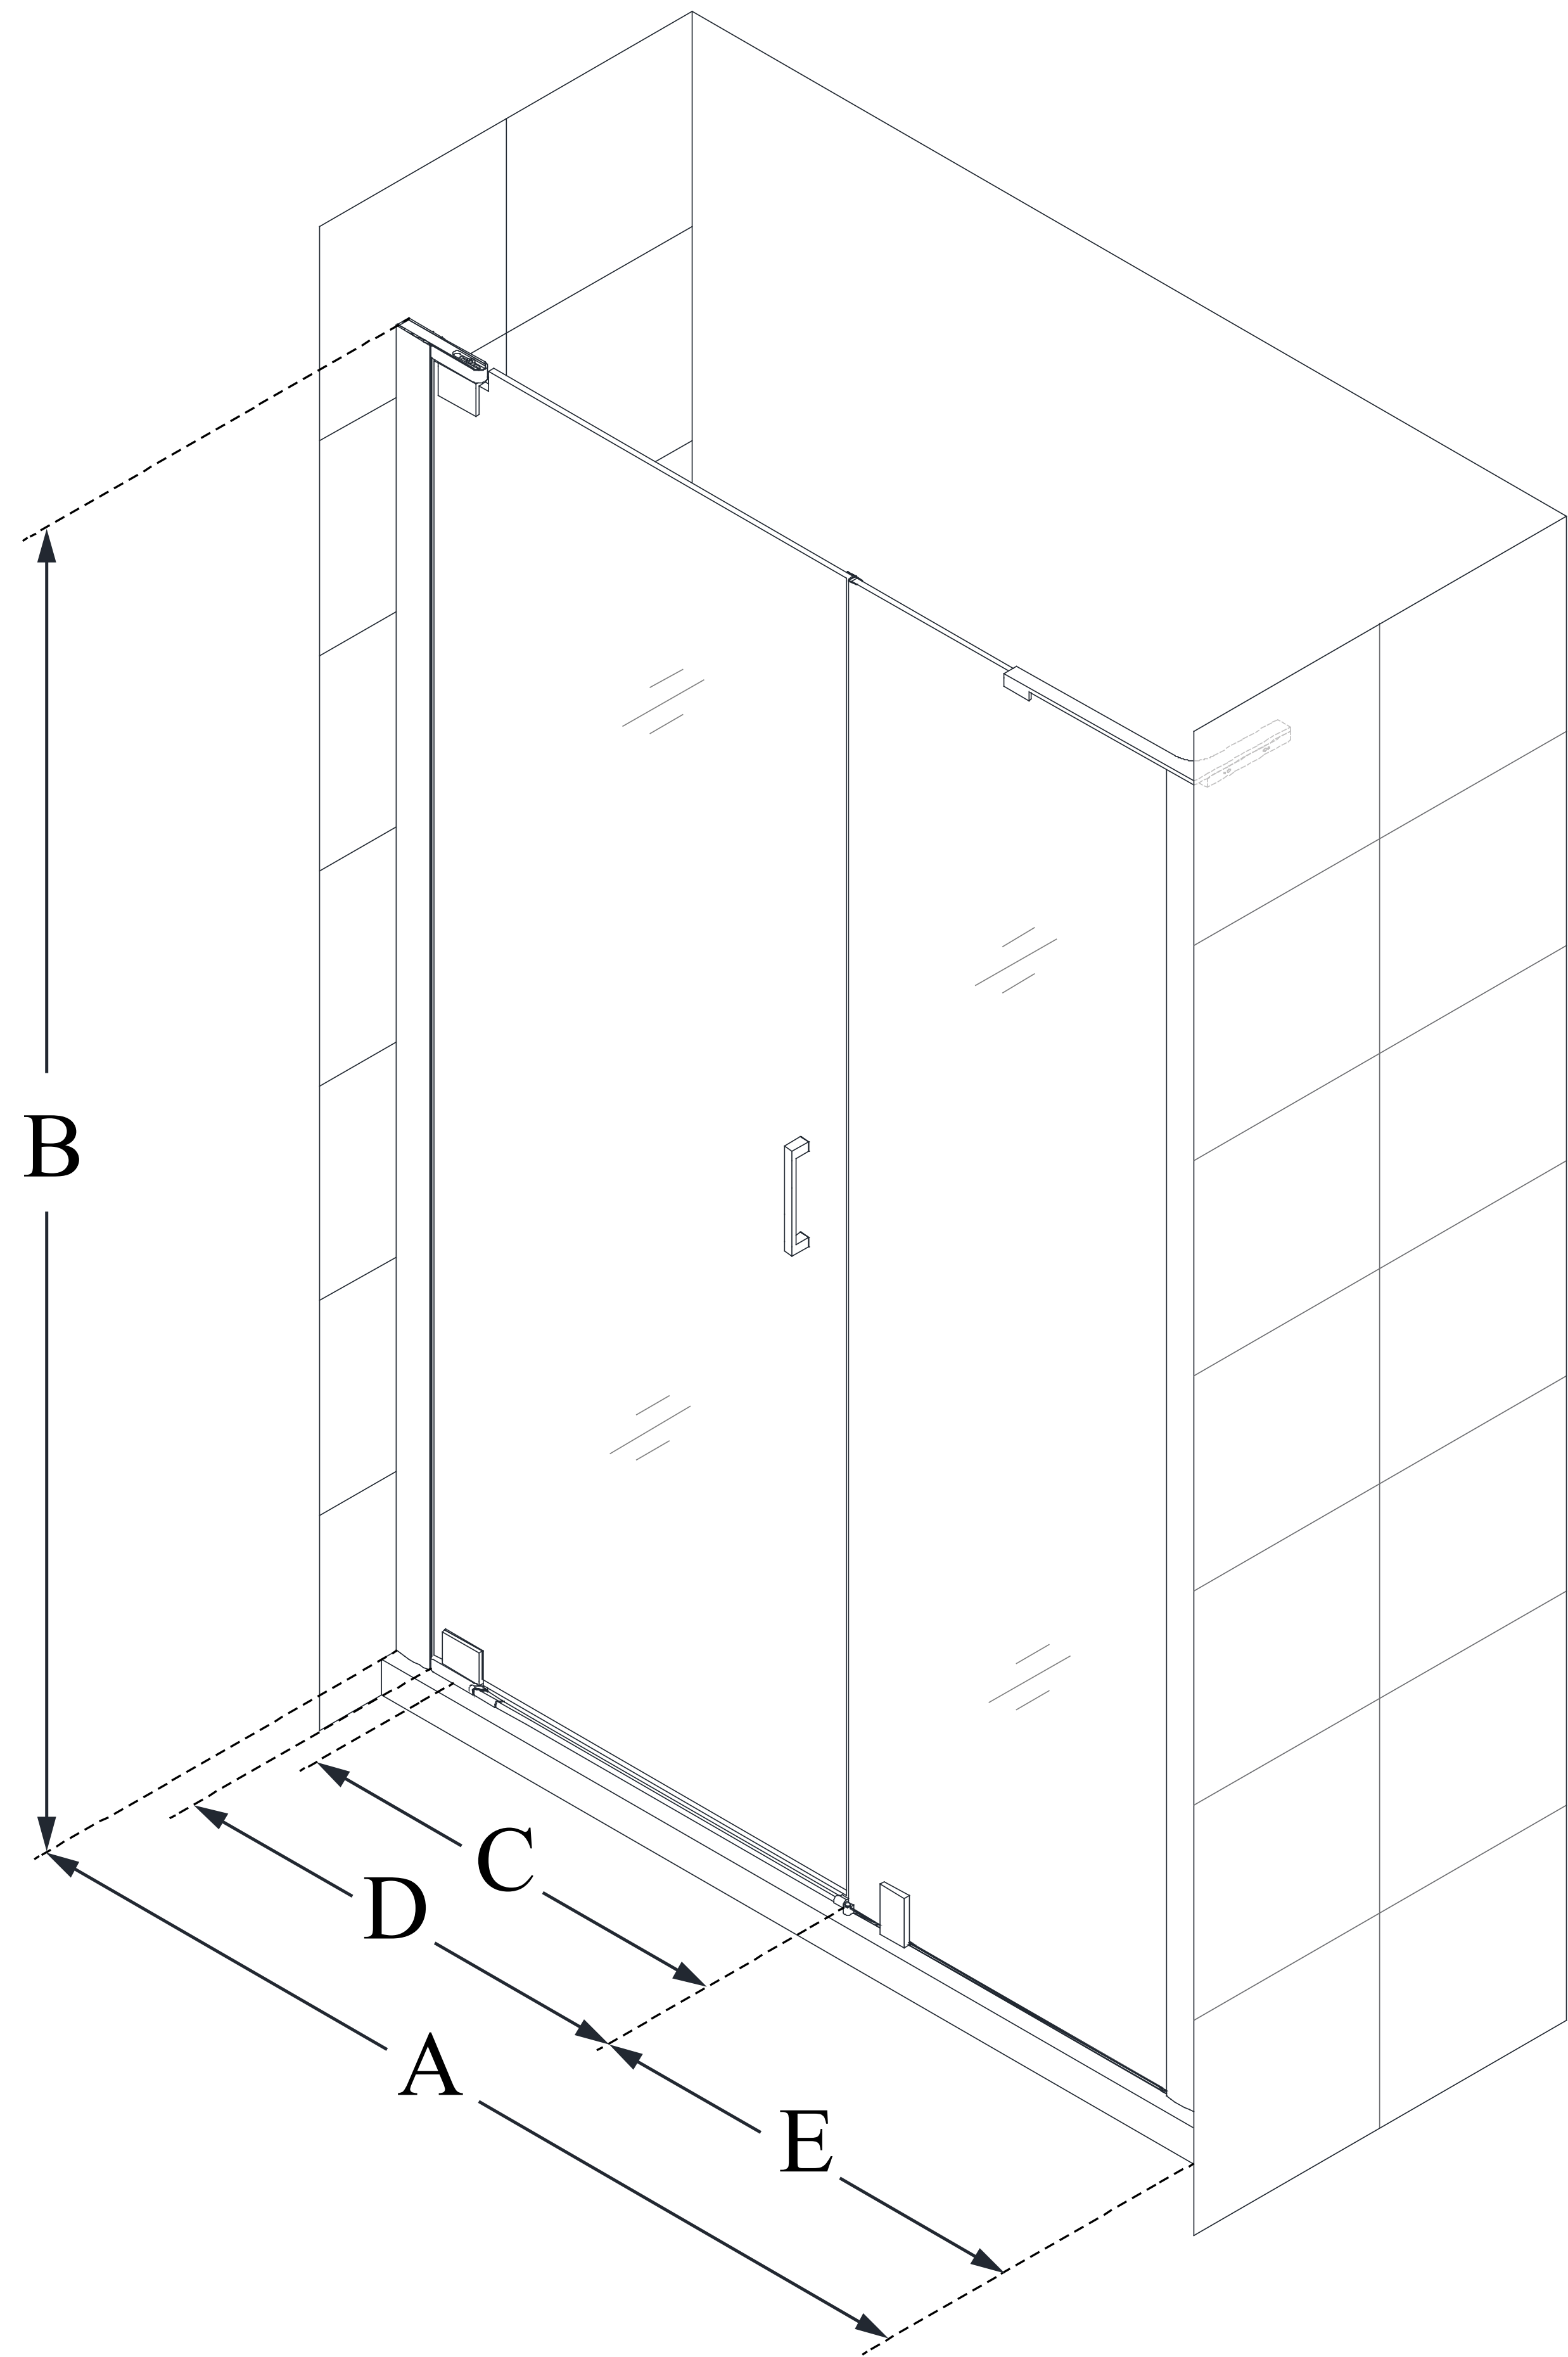

SHDR-4327180

ELEGANCE-LS

DreamLine Elegance-LS 43 - 45
in. W x 72 in. H Frameless Pivot
Shower Door

PIVOT DOOR

CONFIGURATION DIMENSIONS:

A: 43" - 45"

MODEL WIDTH

B: 72"

MODEL HEIGHT

C: 19 1/2"

ACCESS WIDTH

D: 22 1/2"

DOOR WIDTH

E: 18"

INLINE PANEL WIDTH

DreamLine reserves the right to update or modify the hardware or materials pictured without prior notice for the purpose of product improvement and customer satisfaction.