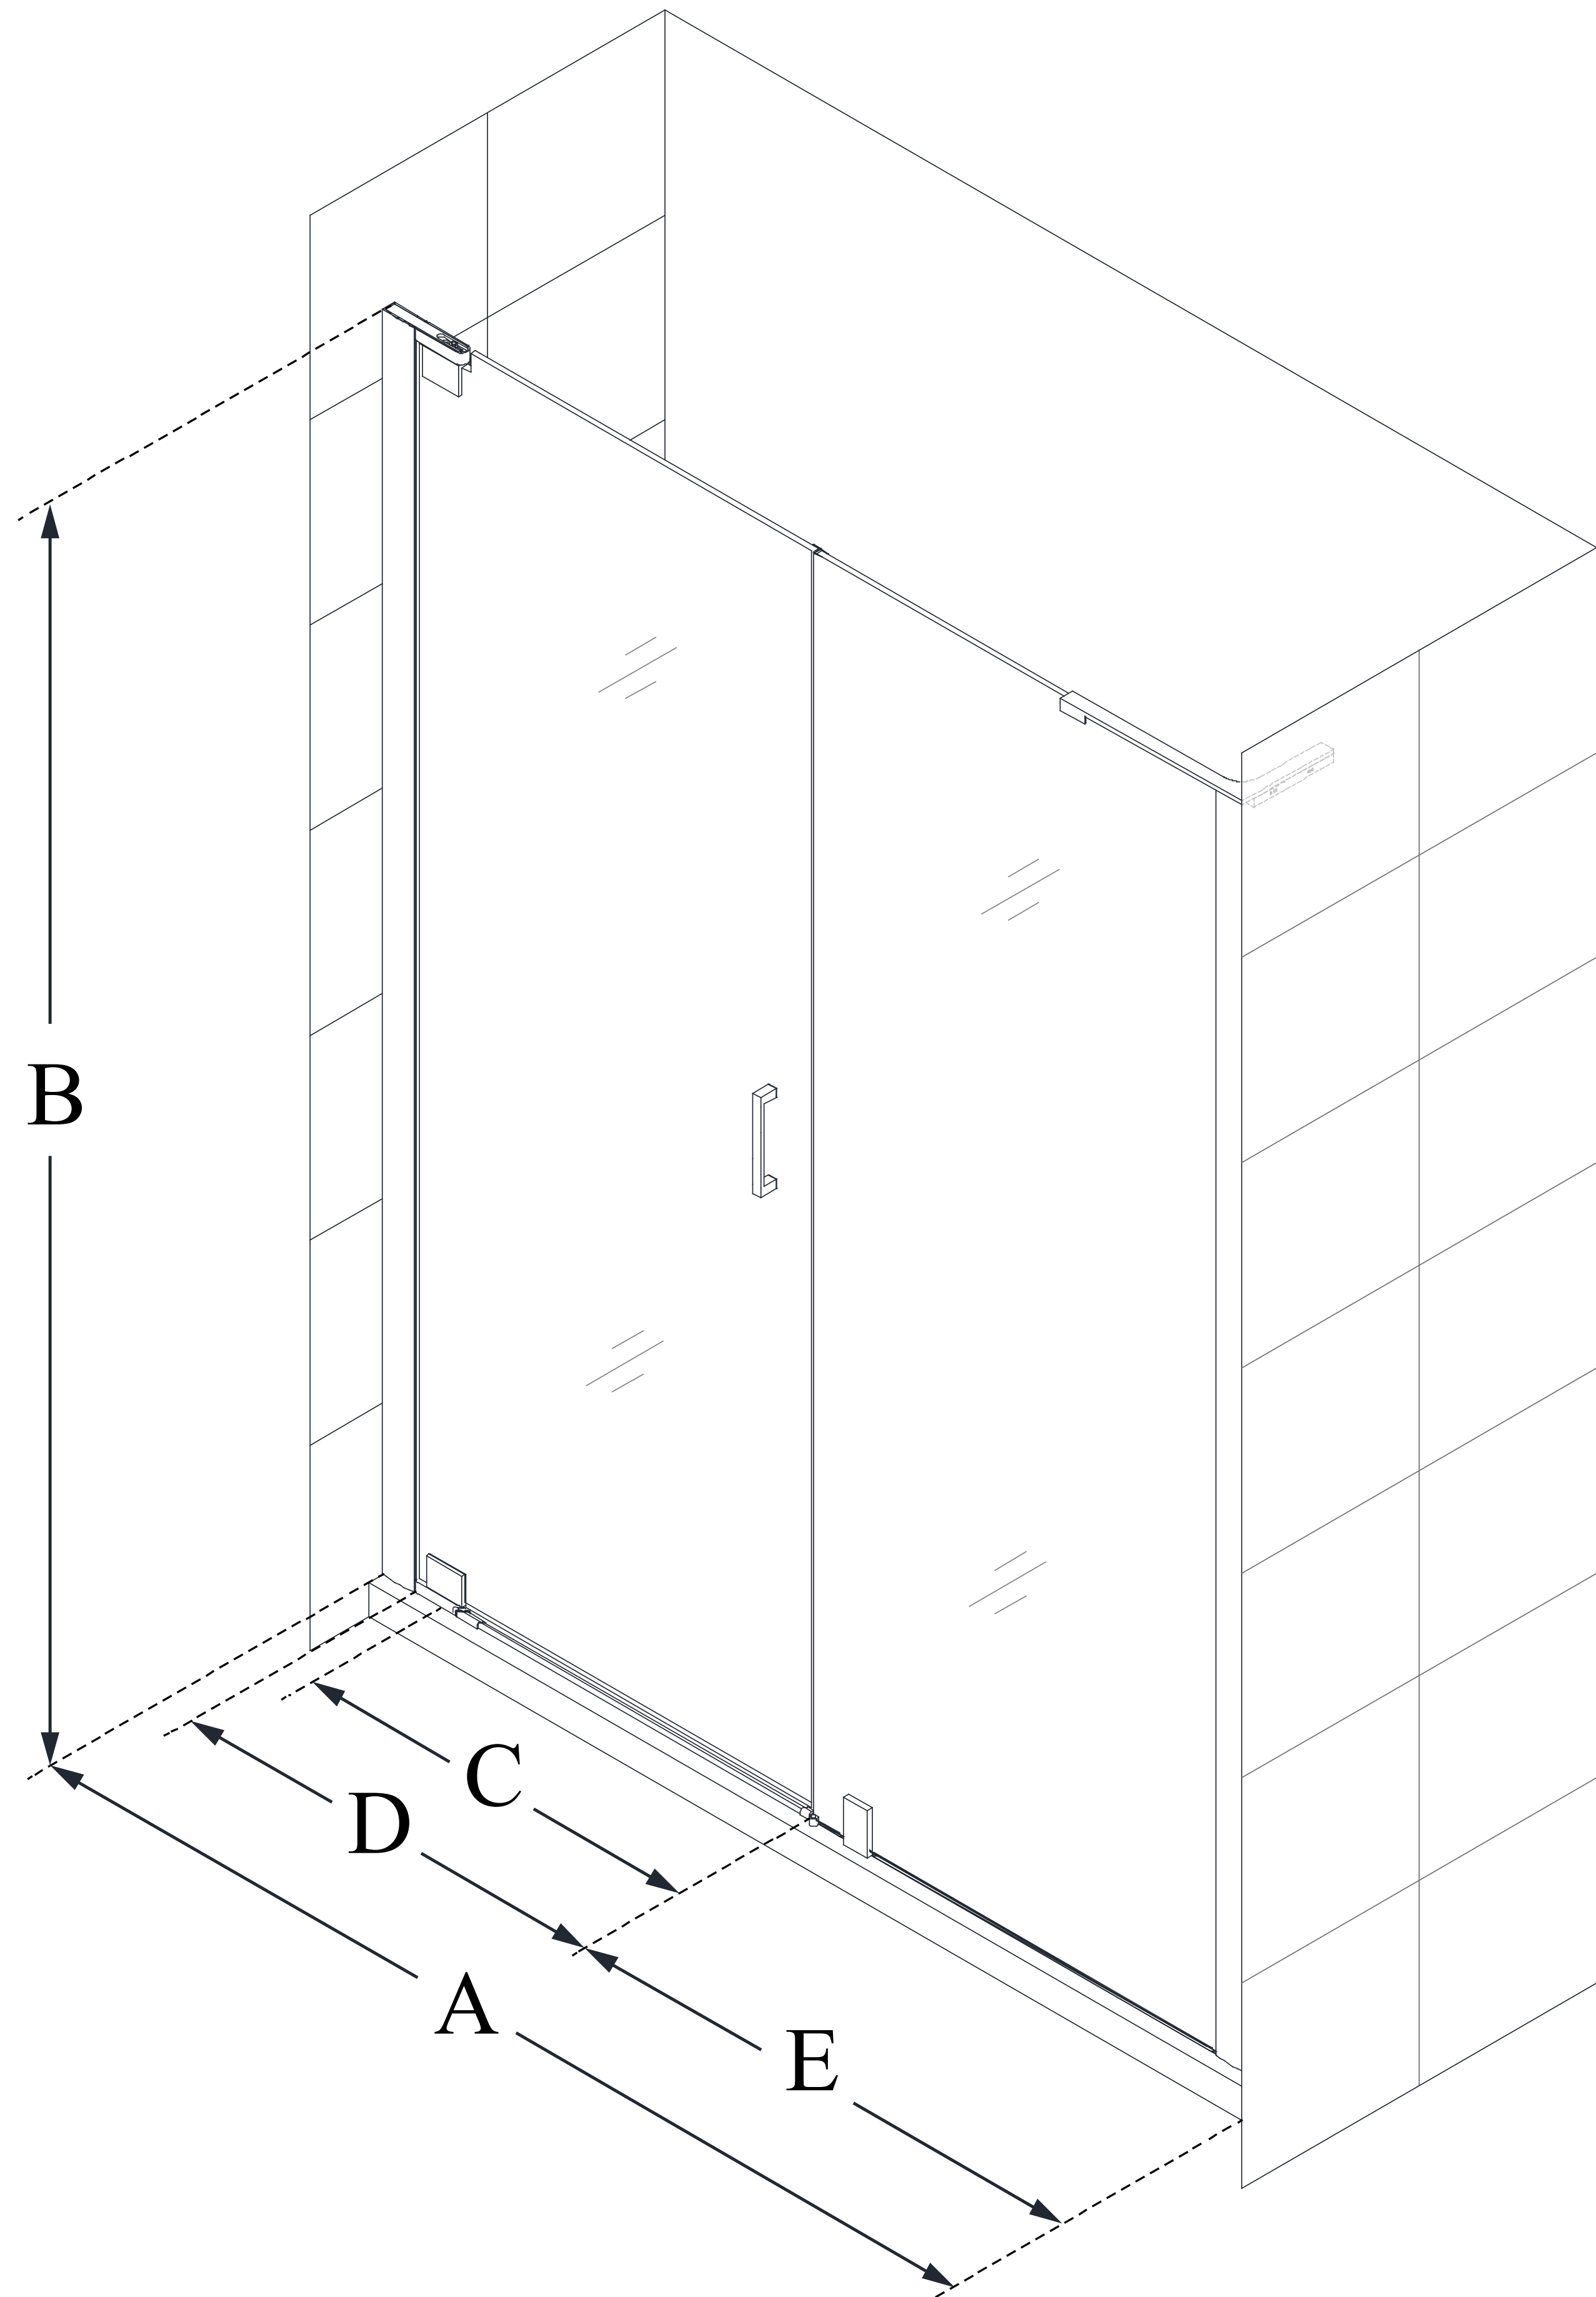

SHDR-4325300

ELEGANCE-LS

DreamLine Elegance-LS 53 1/4 -
55 1/4 in. W x 72 in. H Frameless
Pivot Shower Door

PIVOT DOOR

CONFIGURATION DIMENSIONS:

A: 53 1/4" - 55 1/4"

MODEL WIDTH

B: 72"

MODEL HEIGHT

C: 17 3/4"

ACCESS WIDTH

D: 20 3/4"

DOOR WIDTH

E: 30"

INLINE PANEL WIDTH

DreamLine reserves the right to update or modify the hardware or materials pictured without prior notice for the purpose of product improvement and customer satisfaction.