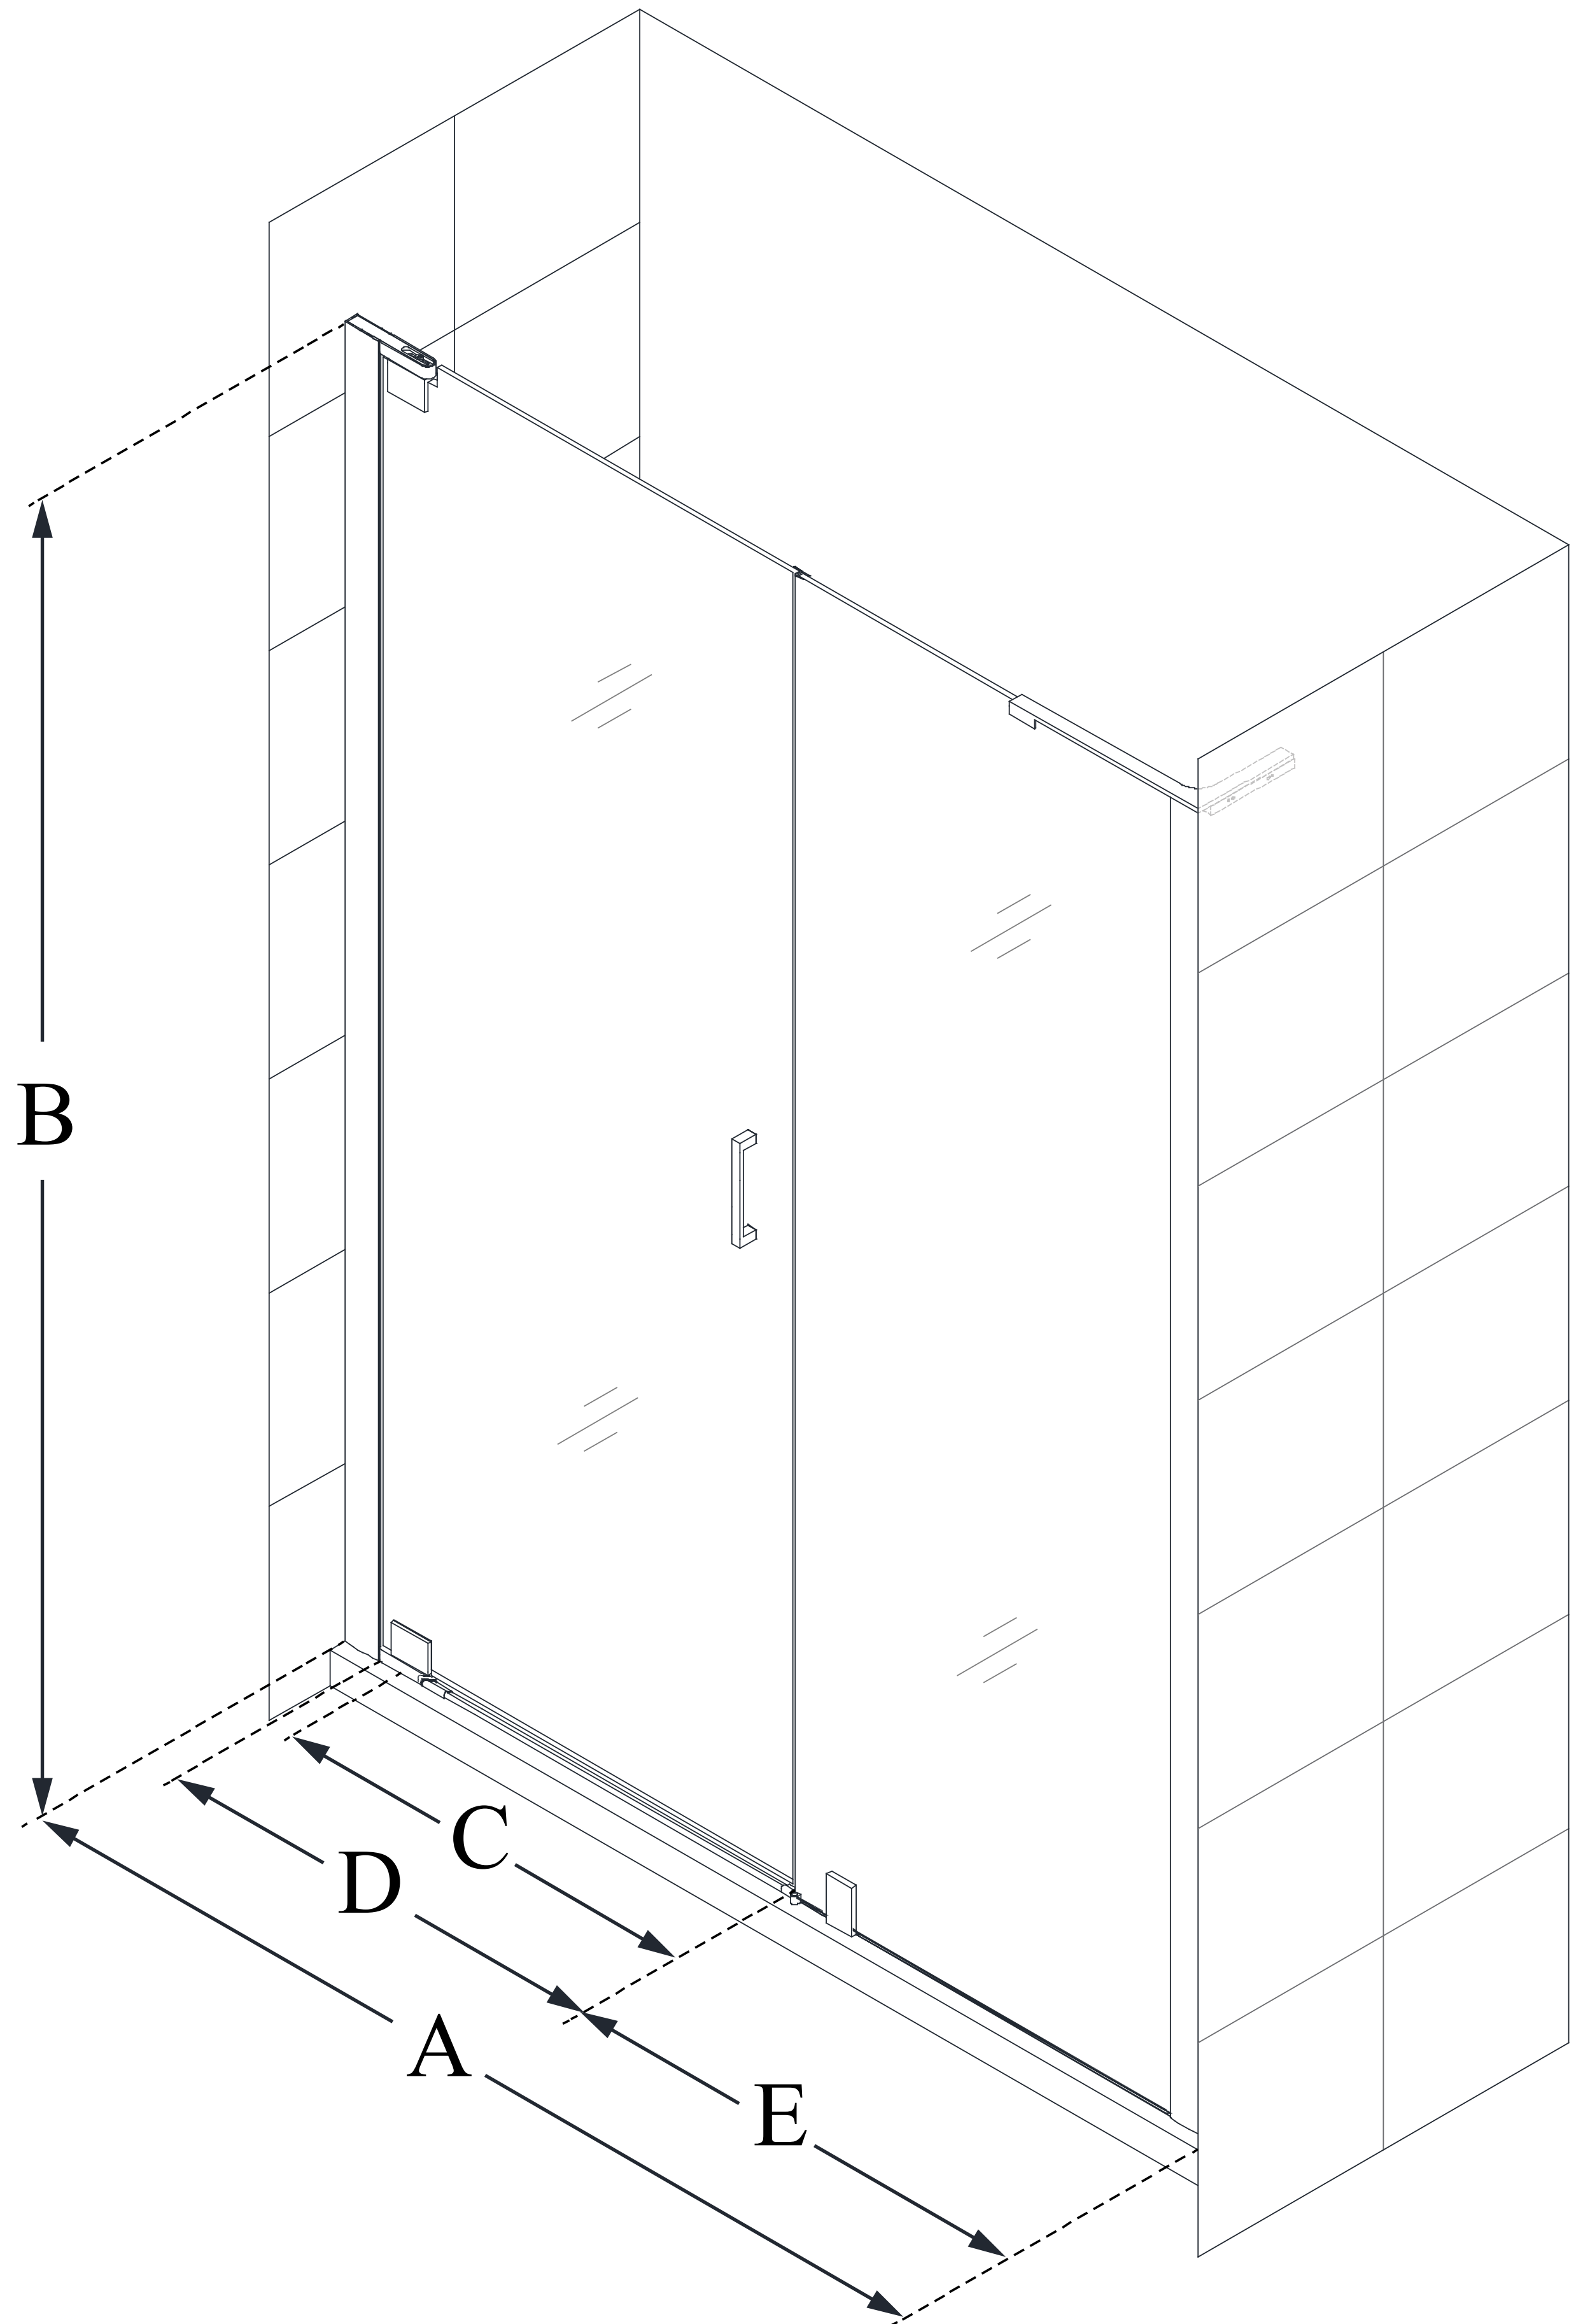

**SHDR-4325240**

**ELEGANCE-LS**

DreamLine Elegance-LS 47 1/4 -  
49 1/4 in. W x 72 in. H Frameless  
Pivot Shower Door

**PIVOT DOOR**

**CONFIGURATION  
DIMENSIONS:**

**A: 47 1/4" - 49 1/4"**

MODEL WIDTH

**B: 72"**

MODEL HEIGHT

**C: 17 3/4"**

ACCESS WIDTH

**D: 20 3/4"**

DOOR WIDTH

**E: 24"**

INLINE PANEL WIDTH

DreamLine reserves the right to update or modify the hardware or materials pictured without prior notice for the purpose of product improvement and customer satisfaction.