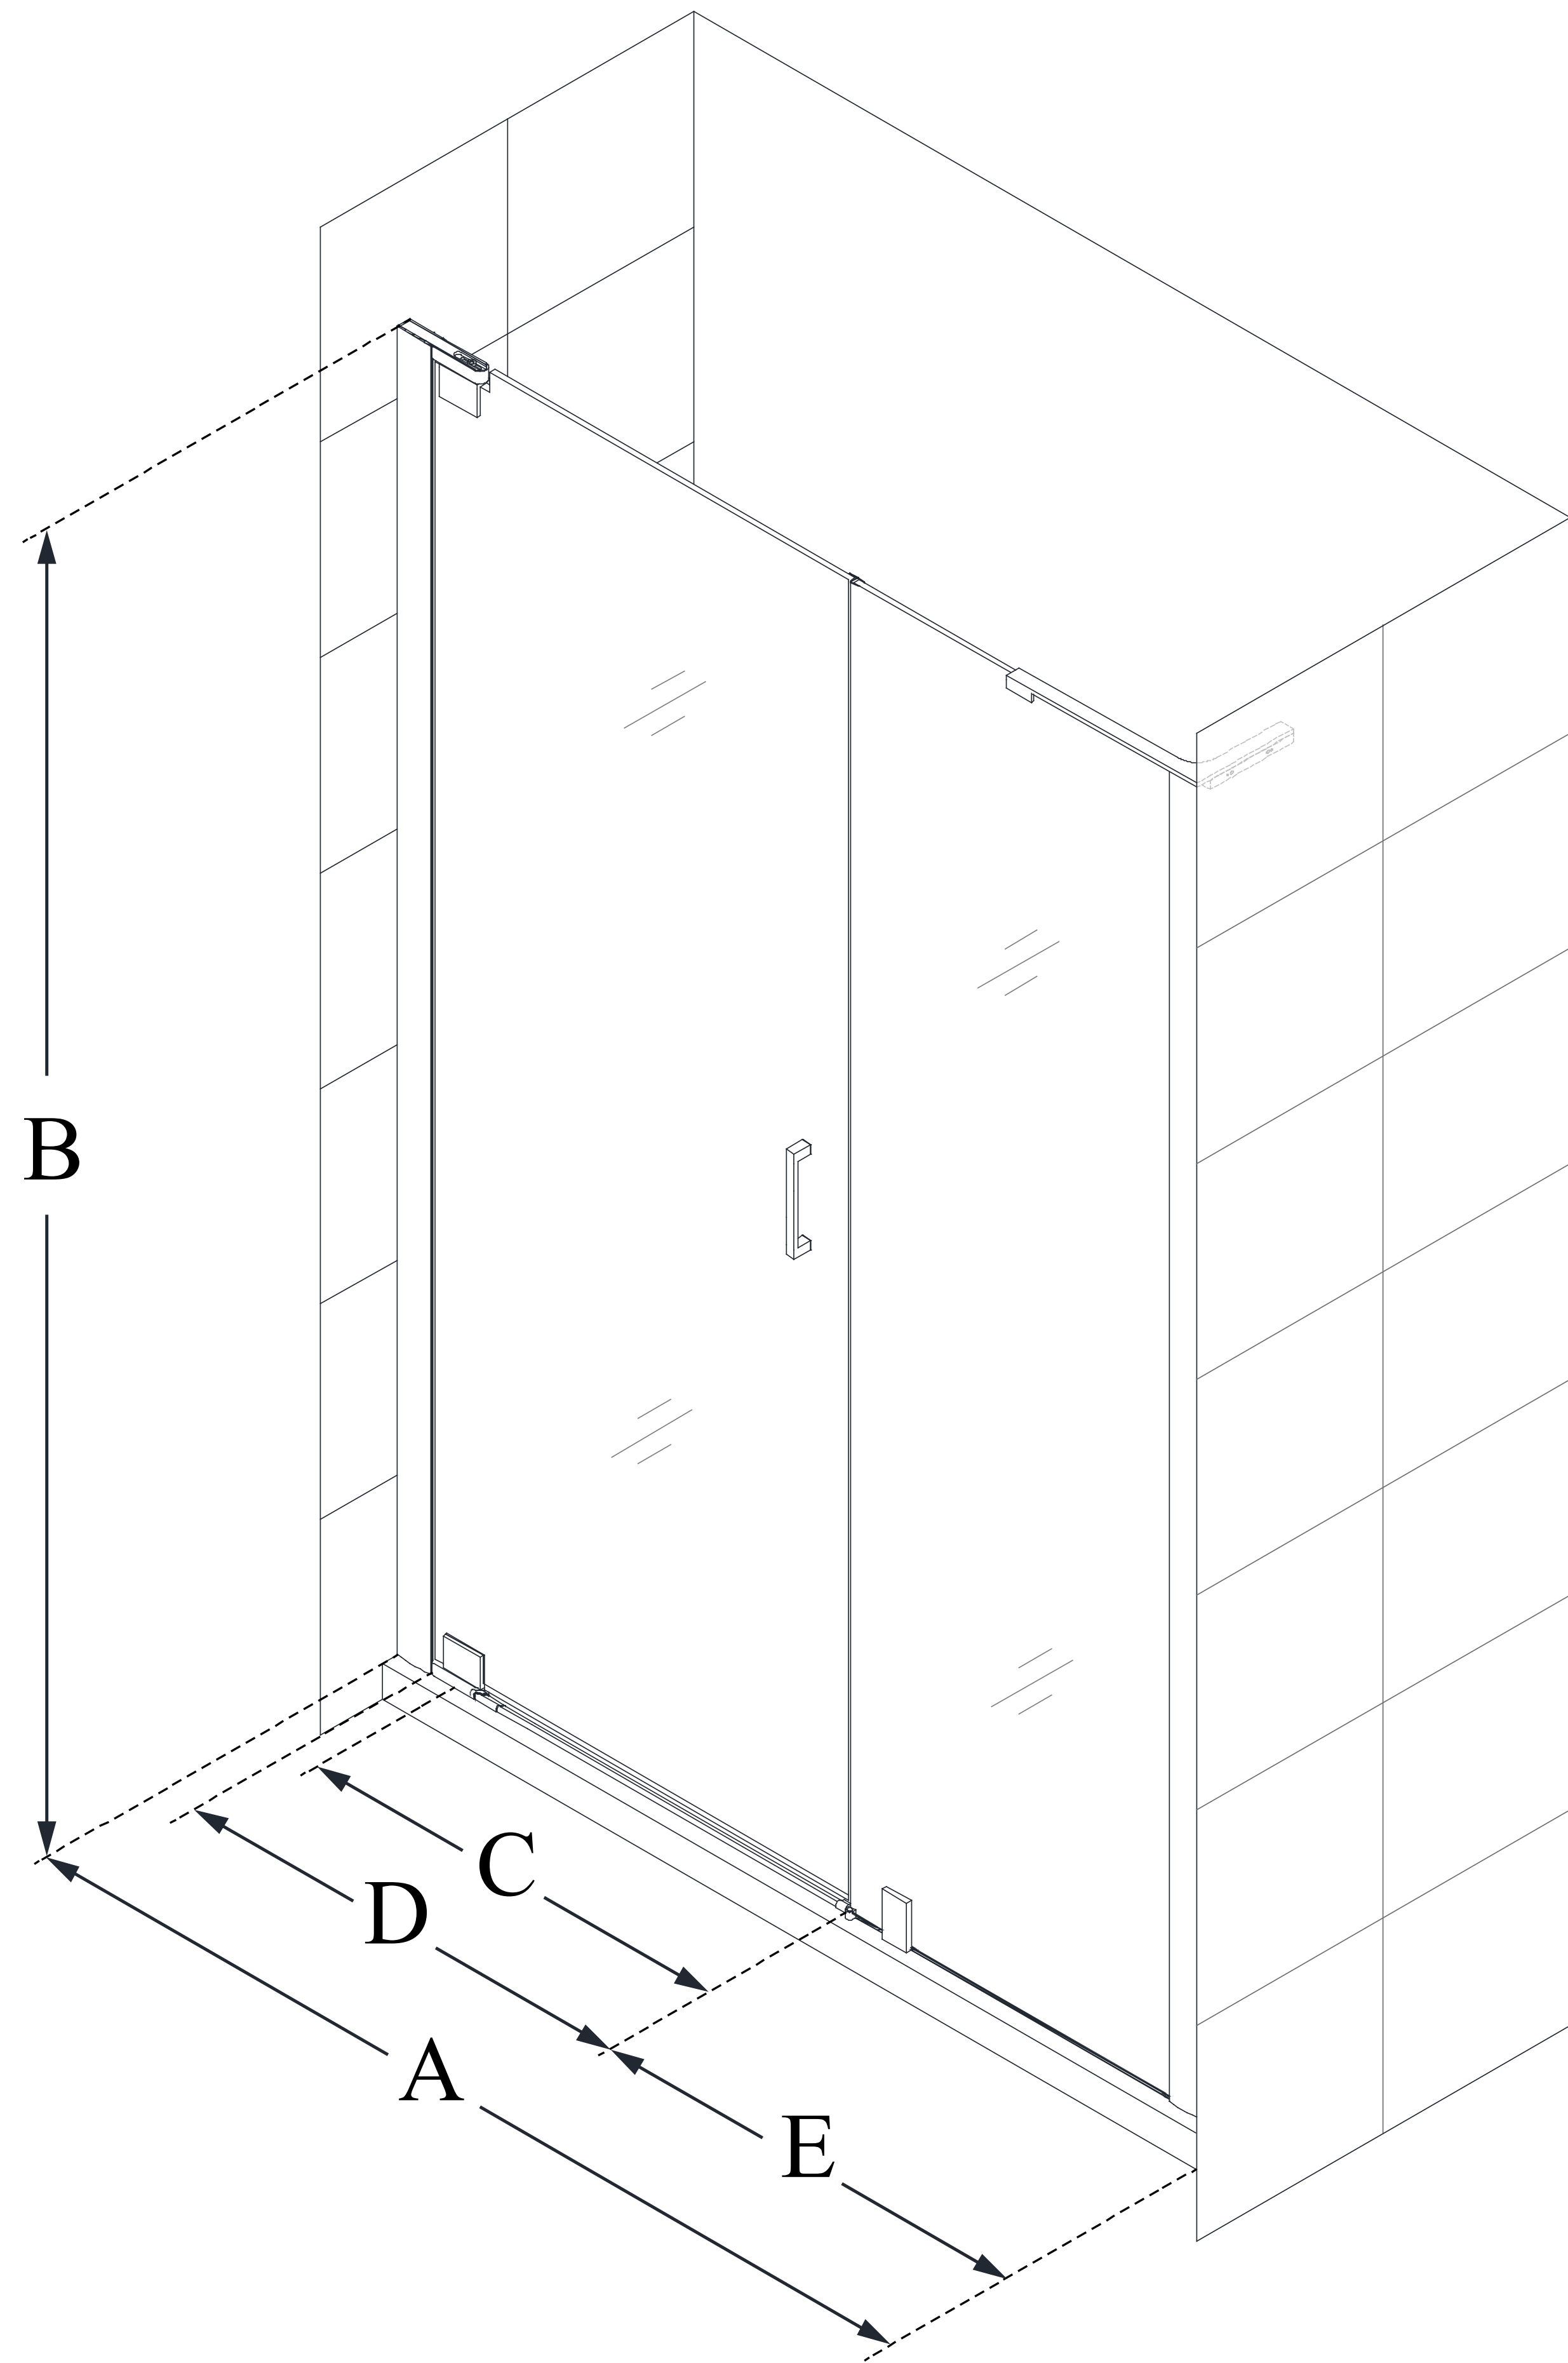

## **ELEGANCE-LS**

DreamLine Elegance-LS 41 1/4 - 43 1/4 in. W x 72 in. H Frameless Pivot Shower Door

**PIVOT DOOR**

### **CONFIGURATION DIMENSIONS:**

**A: 41 1/4" - 43 1/4"**

MODEL WIDTH

**B: 72"**

MODEL HEIGHT

**C: 17 3/4"**

ACCESS WIDTH

**D: 20 3/4"**

DOOR WIDTH

**E: 18"**

INLINE PANEL WIDTH

DreamLine reserves the right to update or modify the hardware or materials pictured without prior notice for the purpose of product improvement and customer satisfaction.