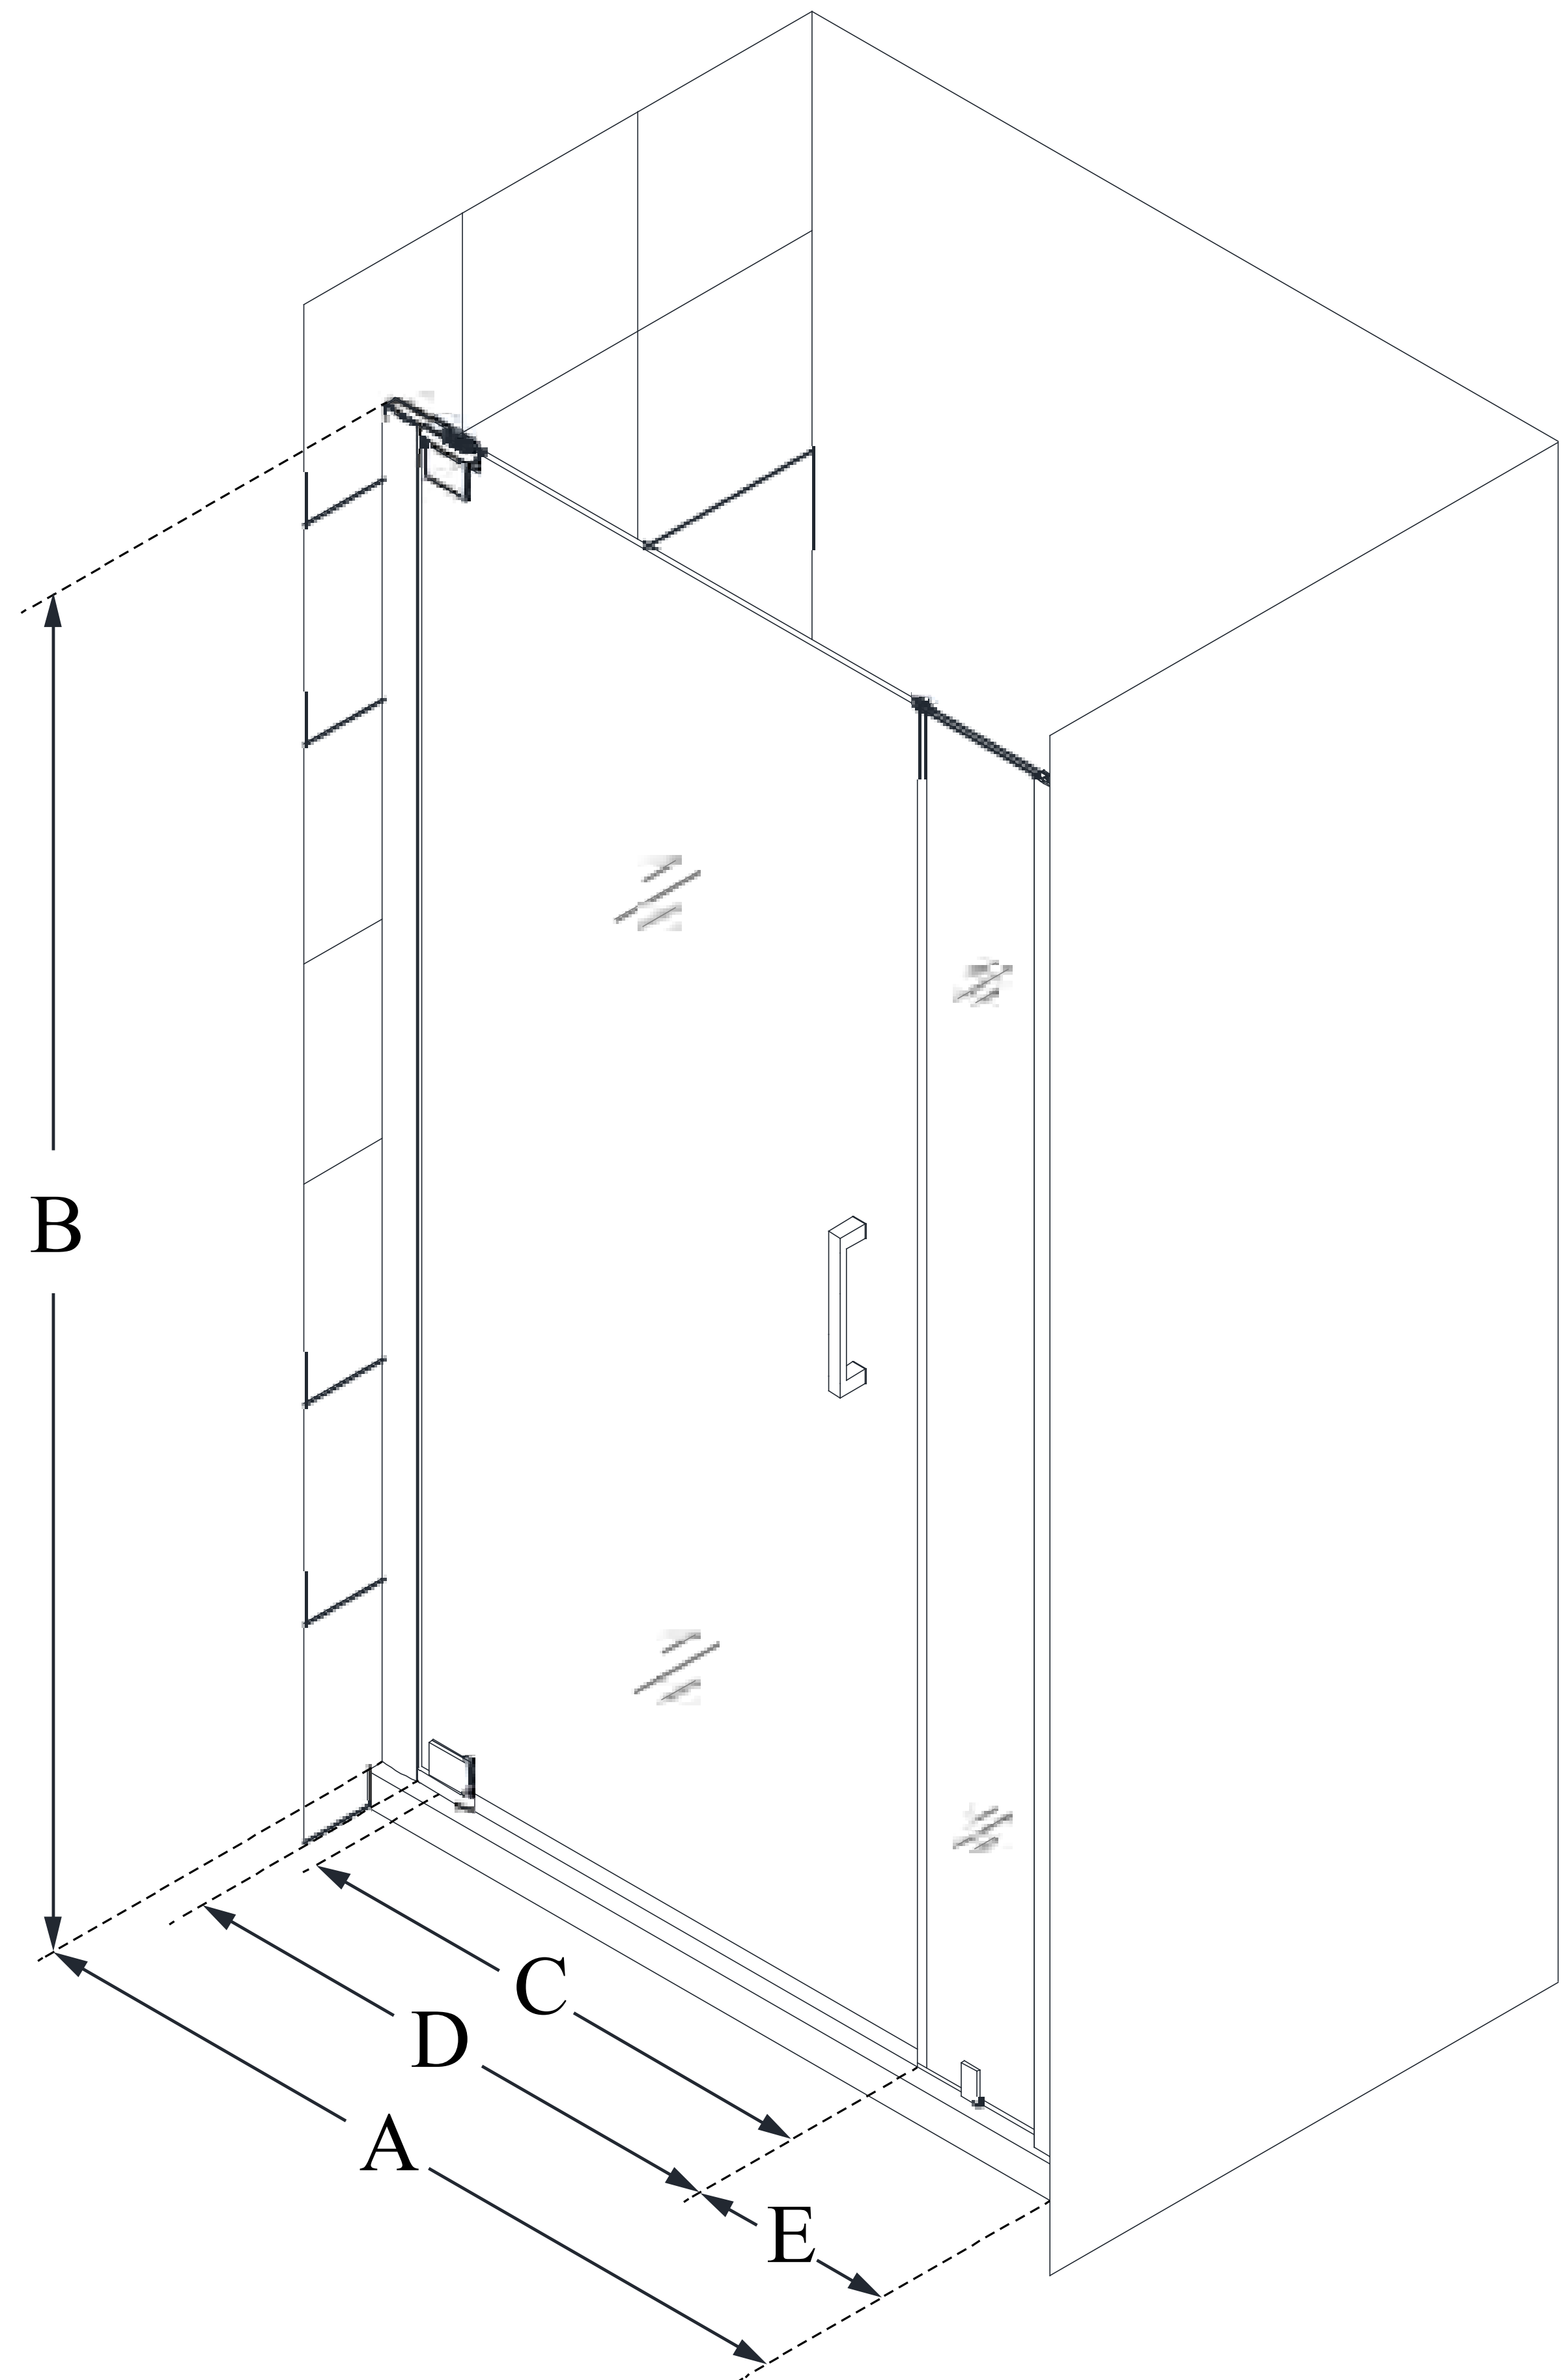

SHDR-4325060

ELEGANCE-LS

DreamLine Elegance-LS 29 1/4 - 31 1/4 in. W x 72 in. H Frameless Pivot Shower Door

PIVOT DOOR

CONFIGURATION DIMENSIONS:

A: 29 1/4" - 31 1/4"

MODEL WIDTH

B: 72"

MODEL HEIGHT

C: 17 3/4"

ACCESS WIDTH

D: 20 3/4"

DOOR WIDTH

E: 6"

INLINE PANEL WIDTH

DreamLine reserves the right to update or modify the hardware or materials pictured without prior notice for the purpose of product improvement and customer satisfaction.