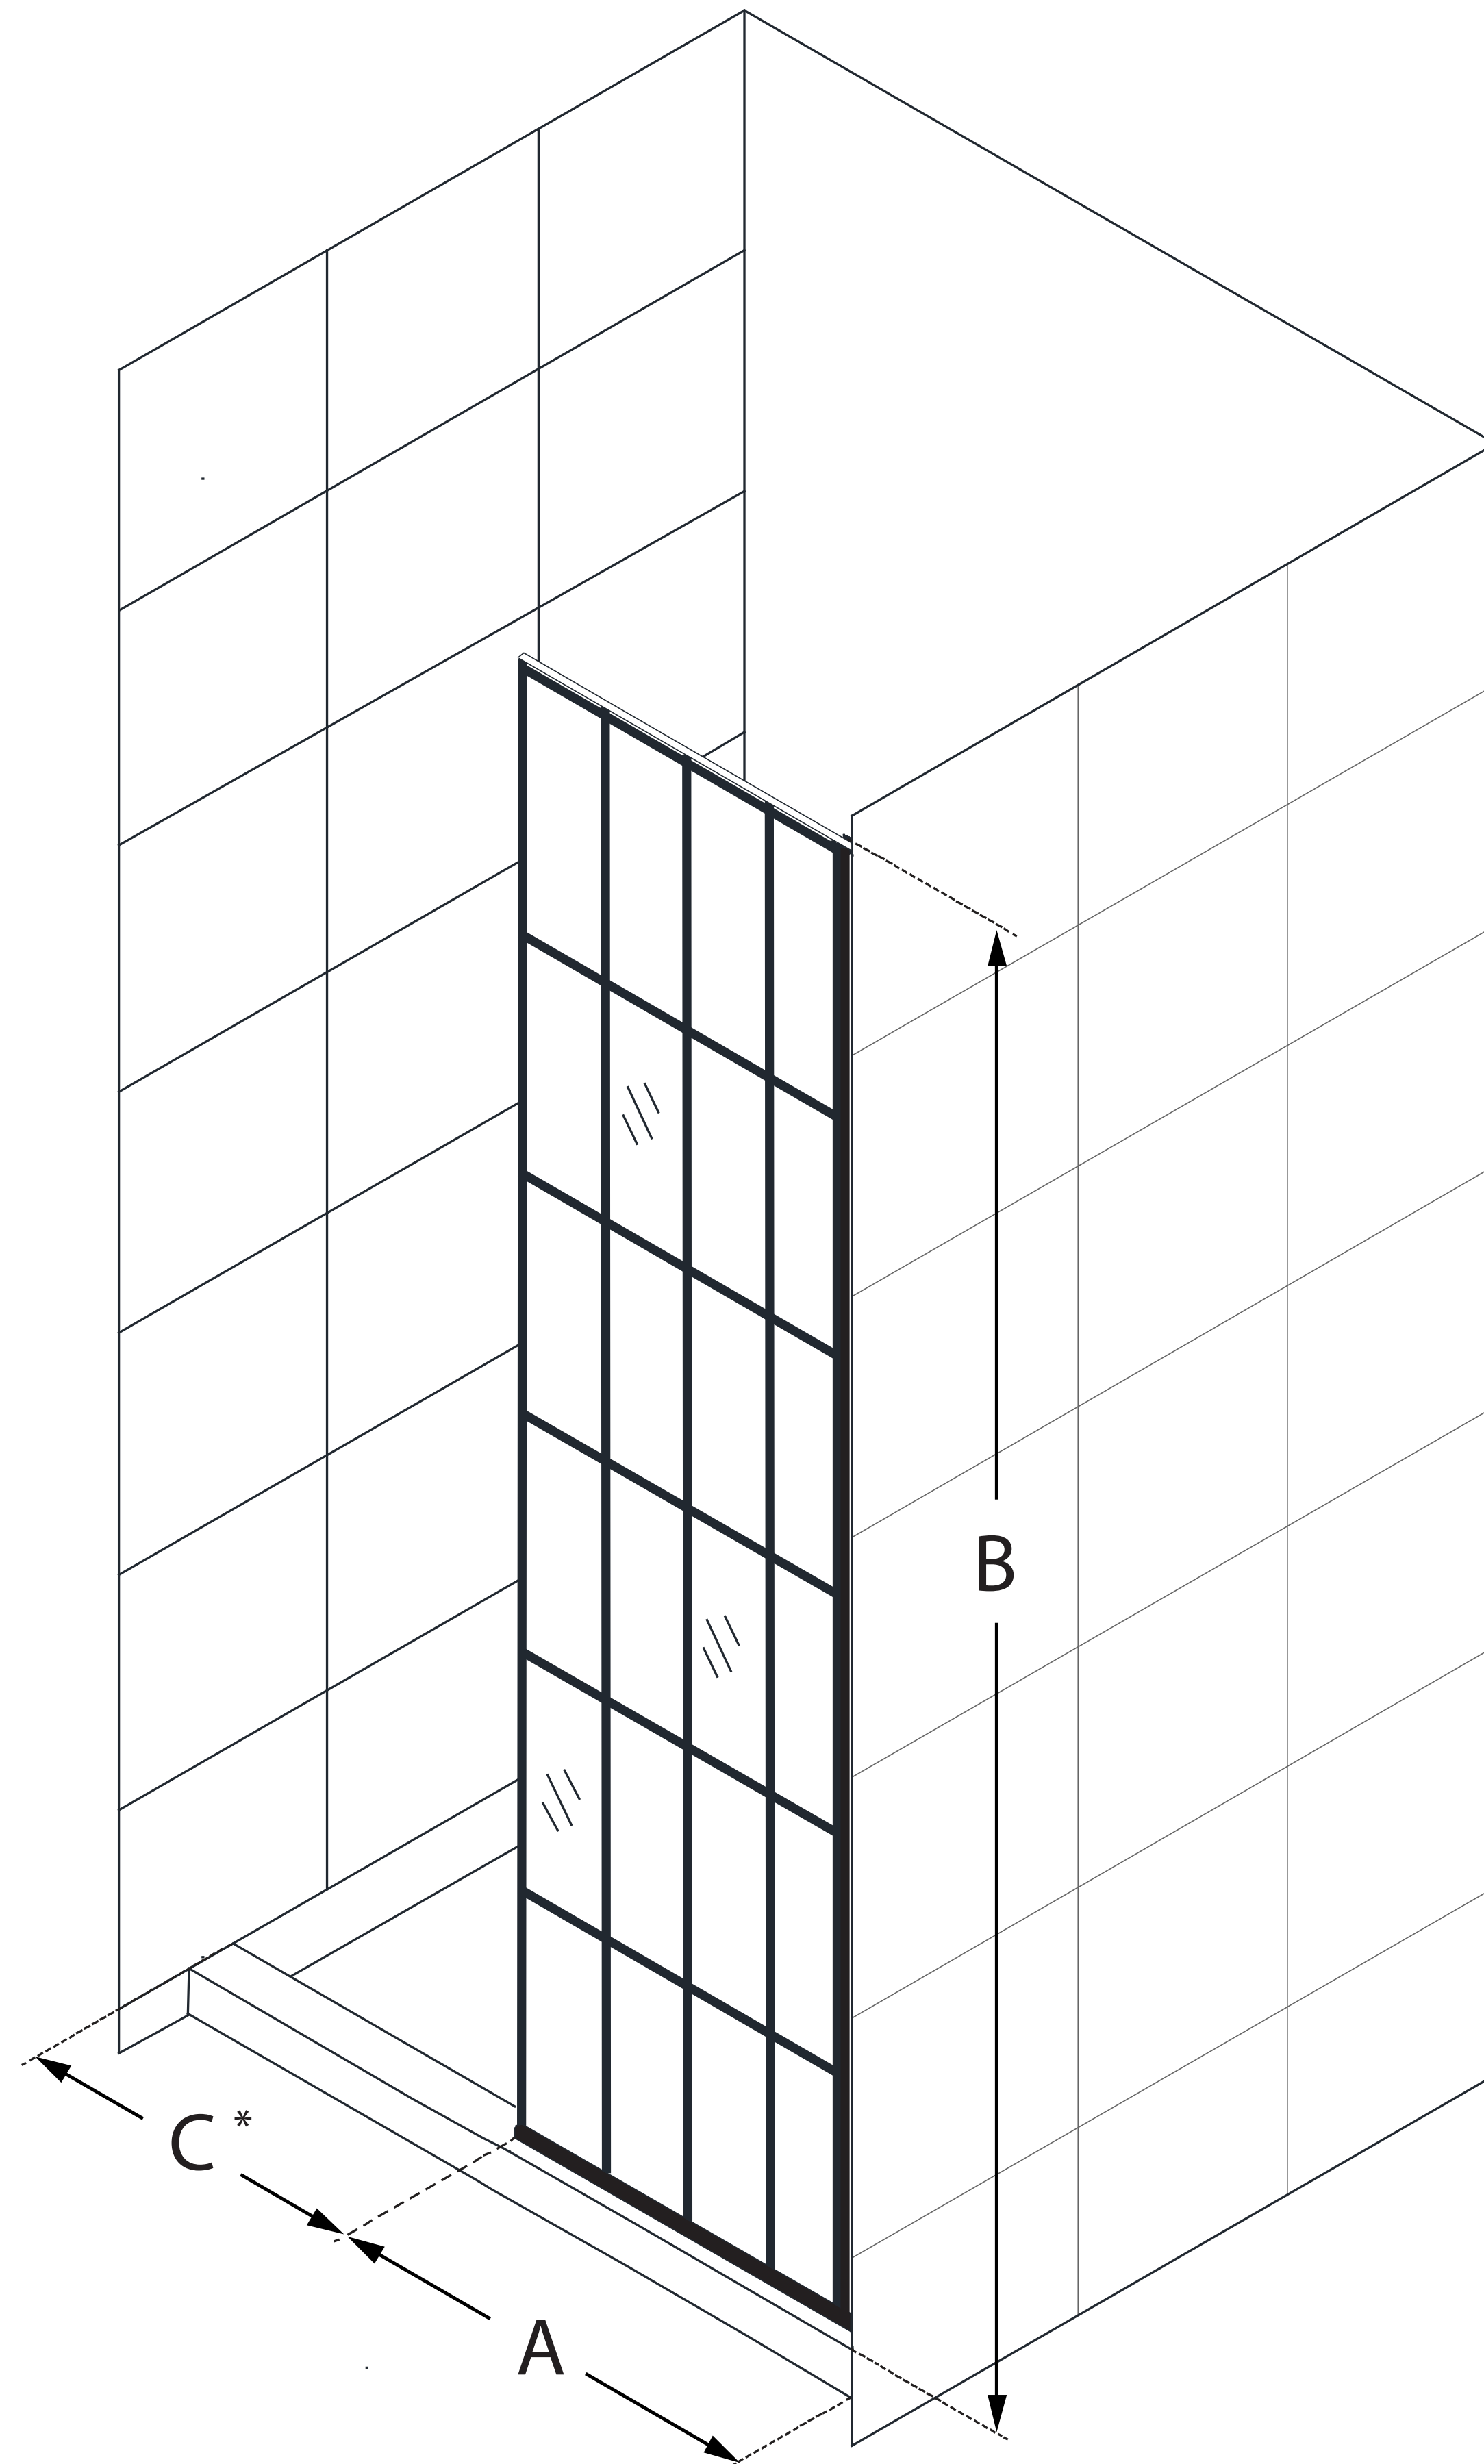

SHDR-3234721

FRENCH LINEA

DreamLine French Linea Single
Panel Frameless Shower Screen
34" W x 72" H, Open Entry Design

WALK-IN SHOWER

CONFIGURATION DIMENSIONS:

A: 34"

MODEL WIDTH

B: 72"

MODEL HEIGHT

C: 22" min

ACCESS WIDTH

D: -

DOOR WIDTH

E: 34"

INLINE PANEL WIDTH

DreamLine reserves the right to update or modify the hardware or materials pictured without prior notice for the purpose of product improvement and customer satisfaction.