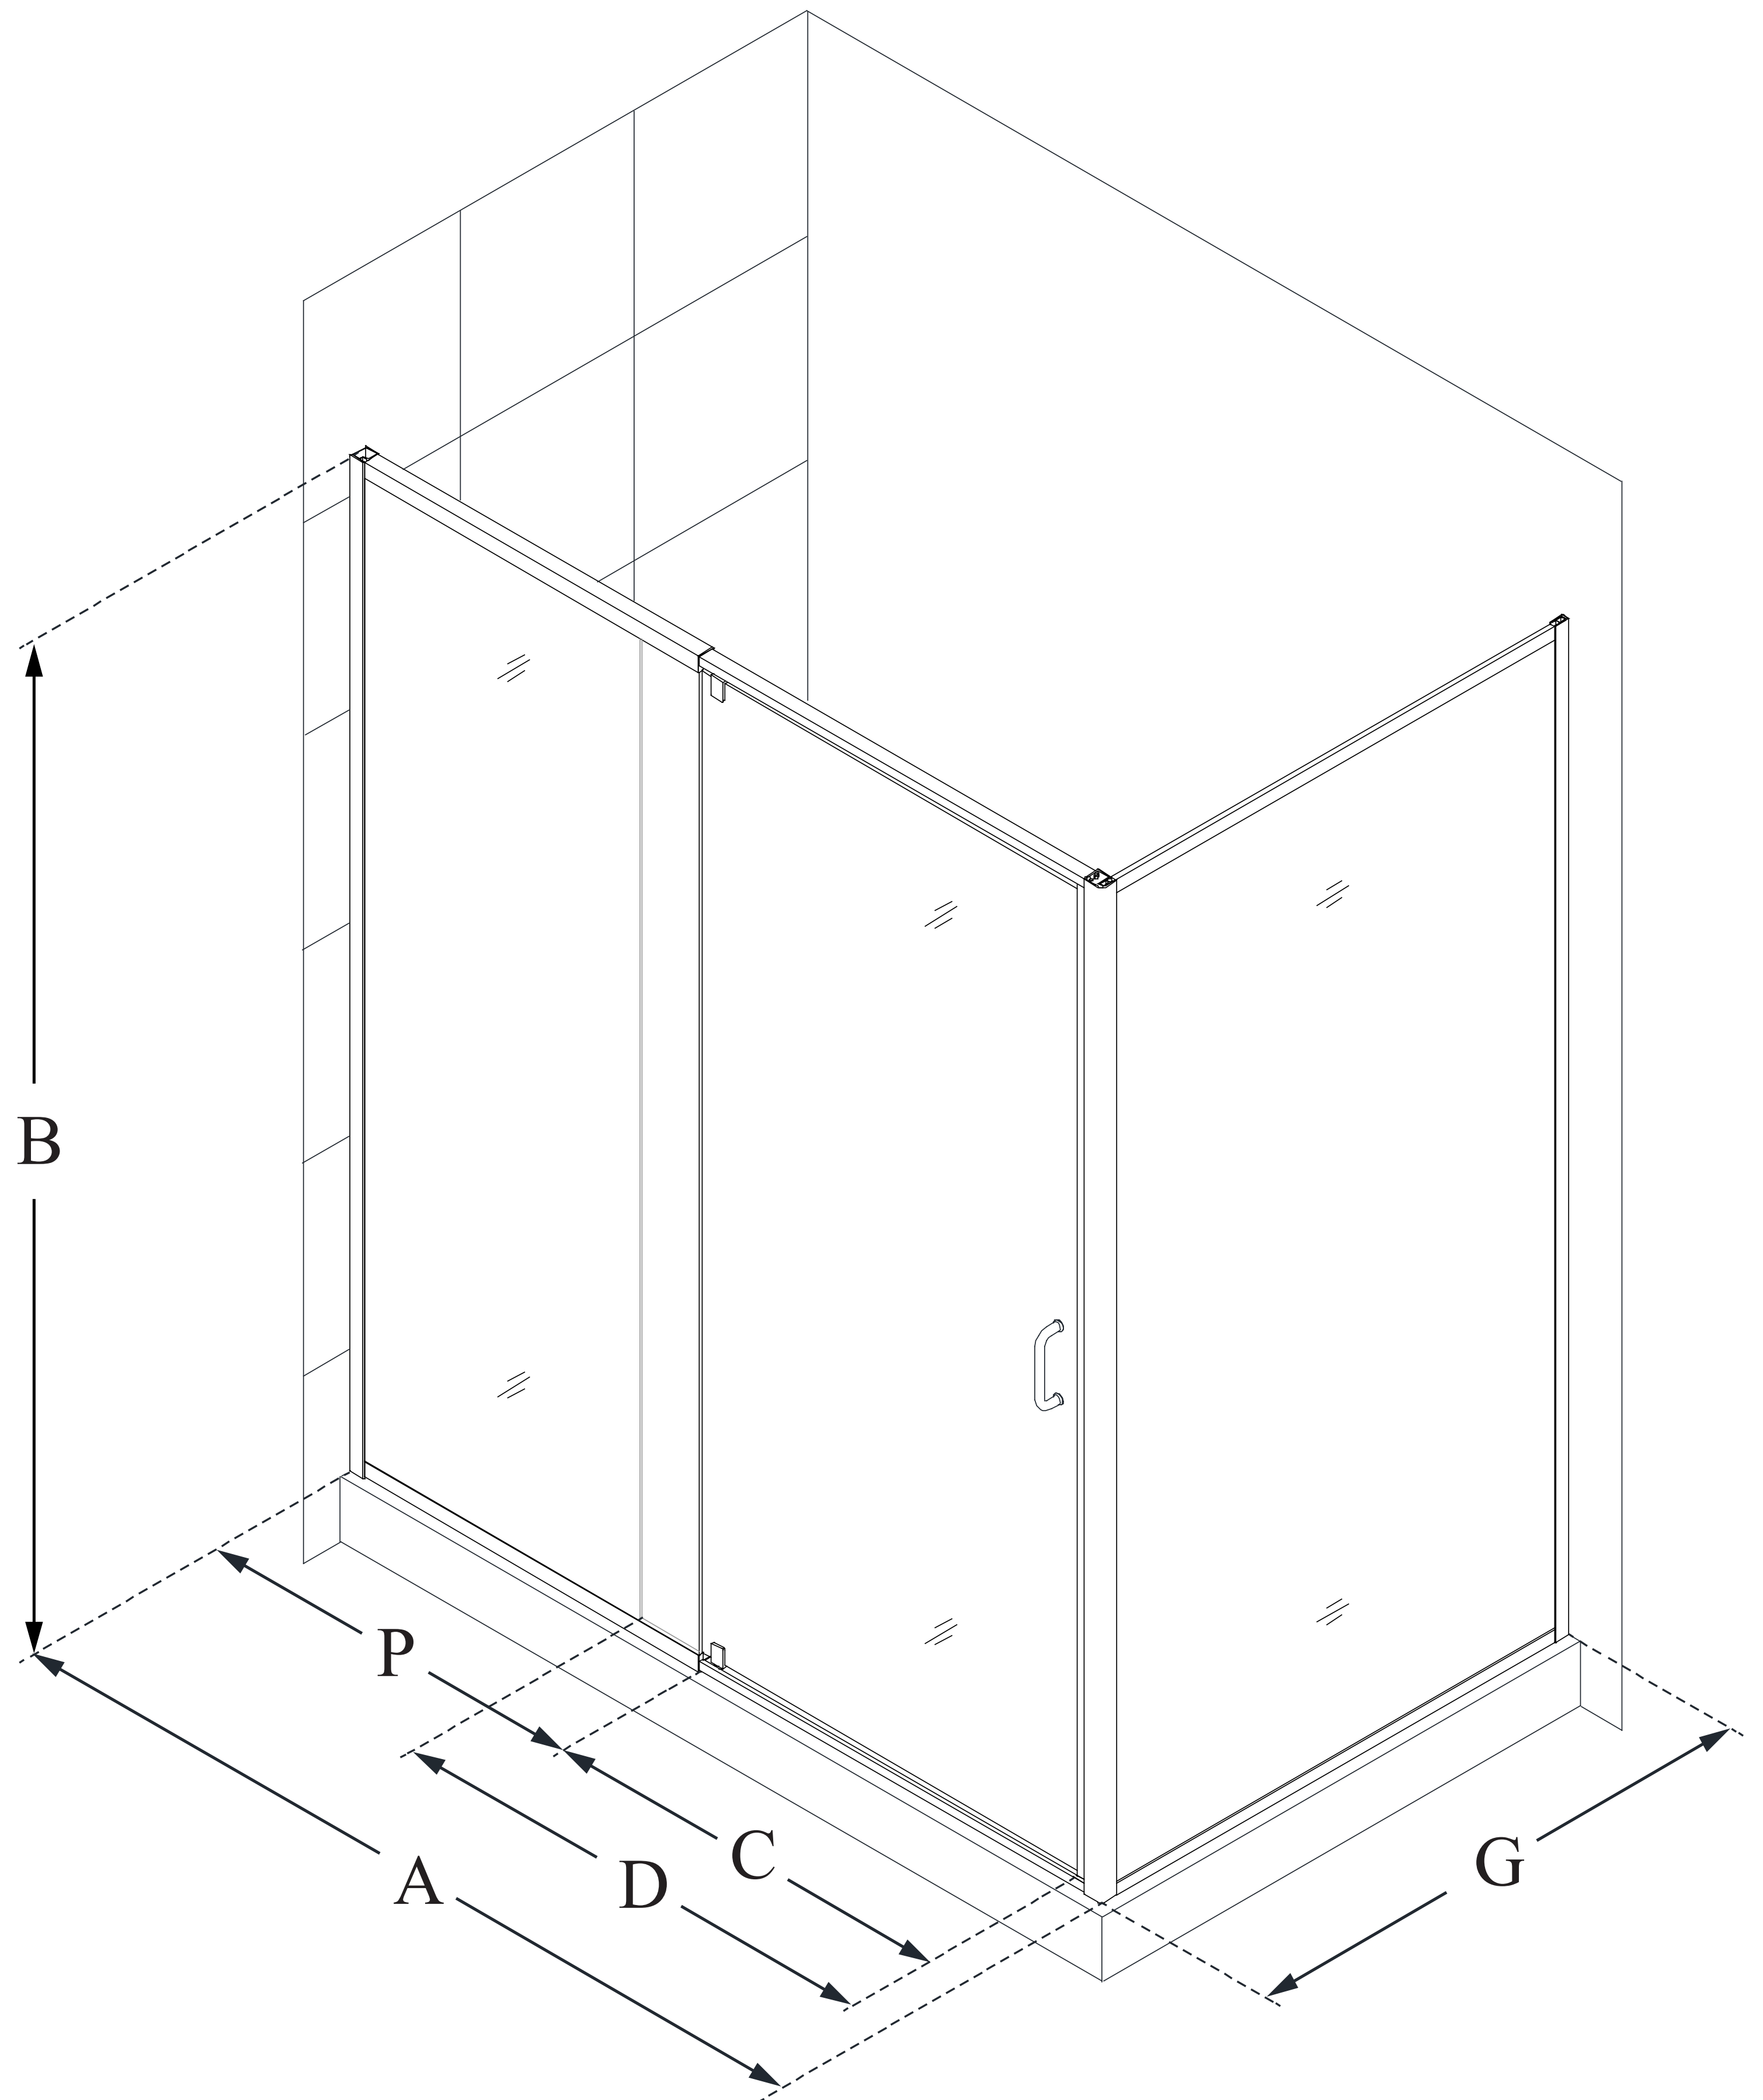

SHDR-2234580-RT

FLEX

DreamLine Flex 34 1/2" D x 56-60"
W x 72" H Frameless Pivot Shower
Enclosure

PIVOT DOOR

CONFIGURATION DIMENSIONS:

A: 56 7/16 - 60 7/16"

MODEL WIDTH

B: 72"

MODEL HEIGHT

C: 23"

ACCESS WIDTH

D: 29 3/8"

DOOR WIDTH

G: 34 1/2"

RETURN PANEL WIDTH

P: 30 3/8"

PIVOT PANEL WIDTH

DreamLine reserves the right to update or modify the hardware or materials pictured without prior notice for the purpose of product improvement and customer satisfaction.