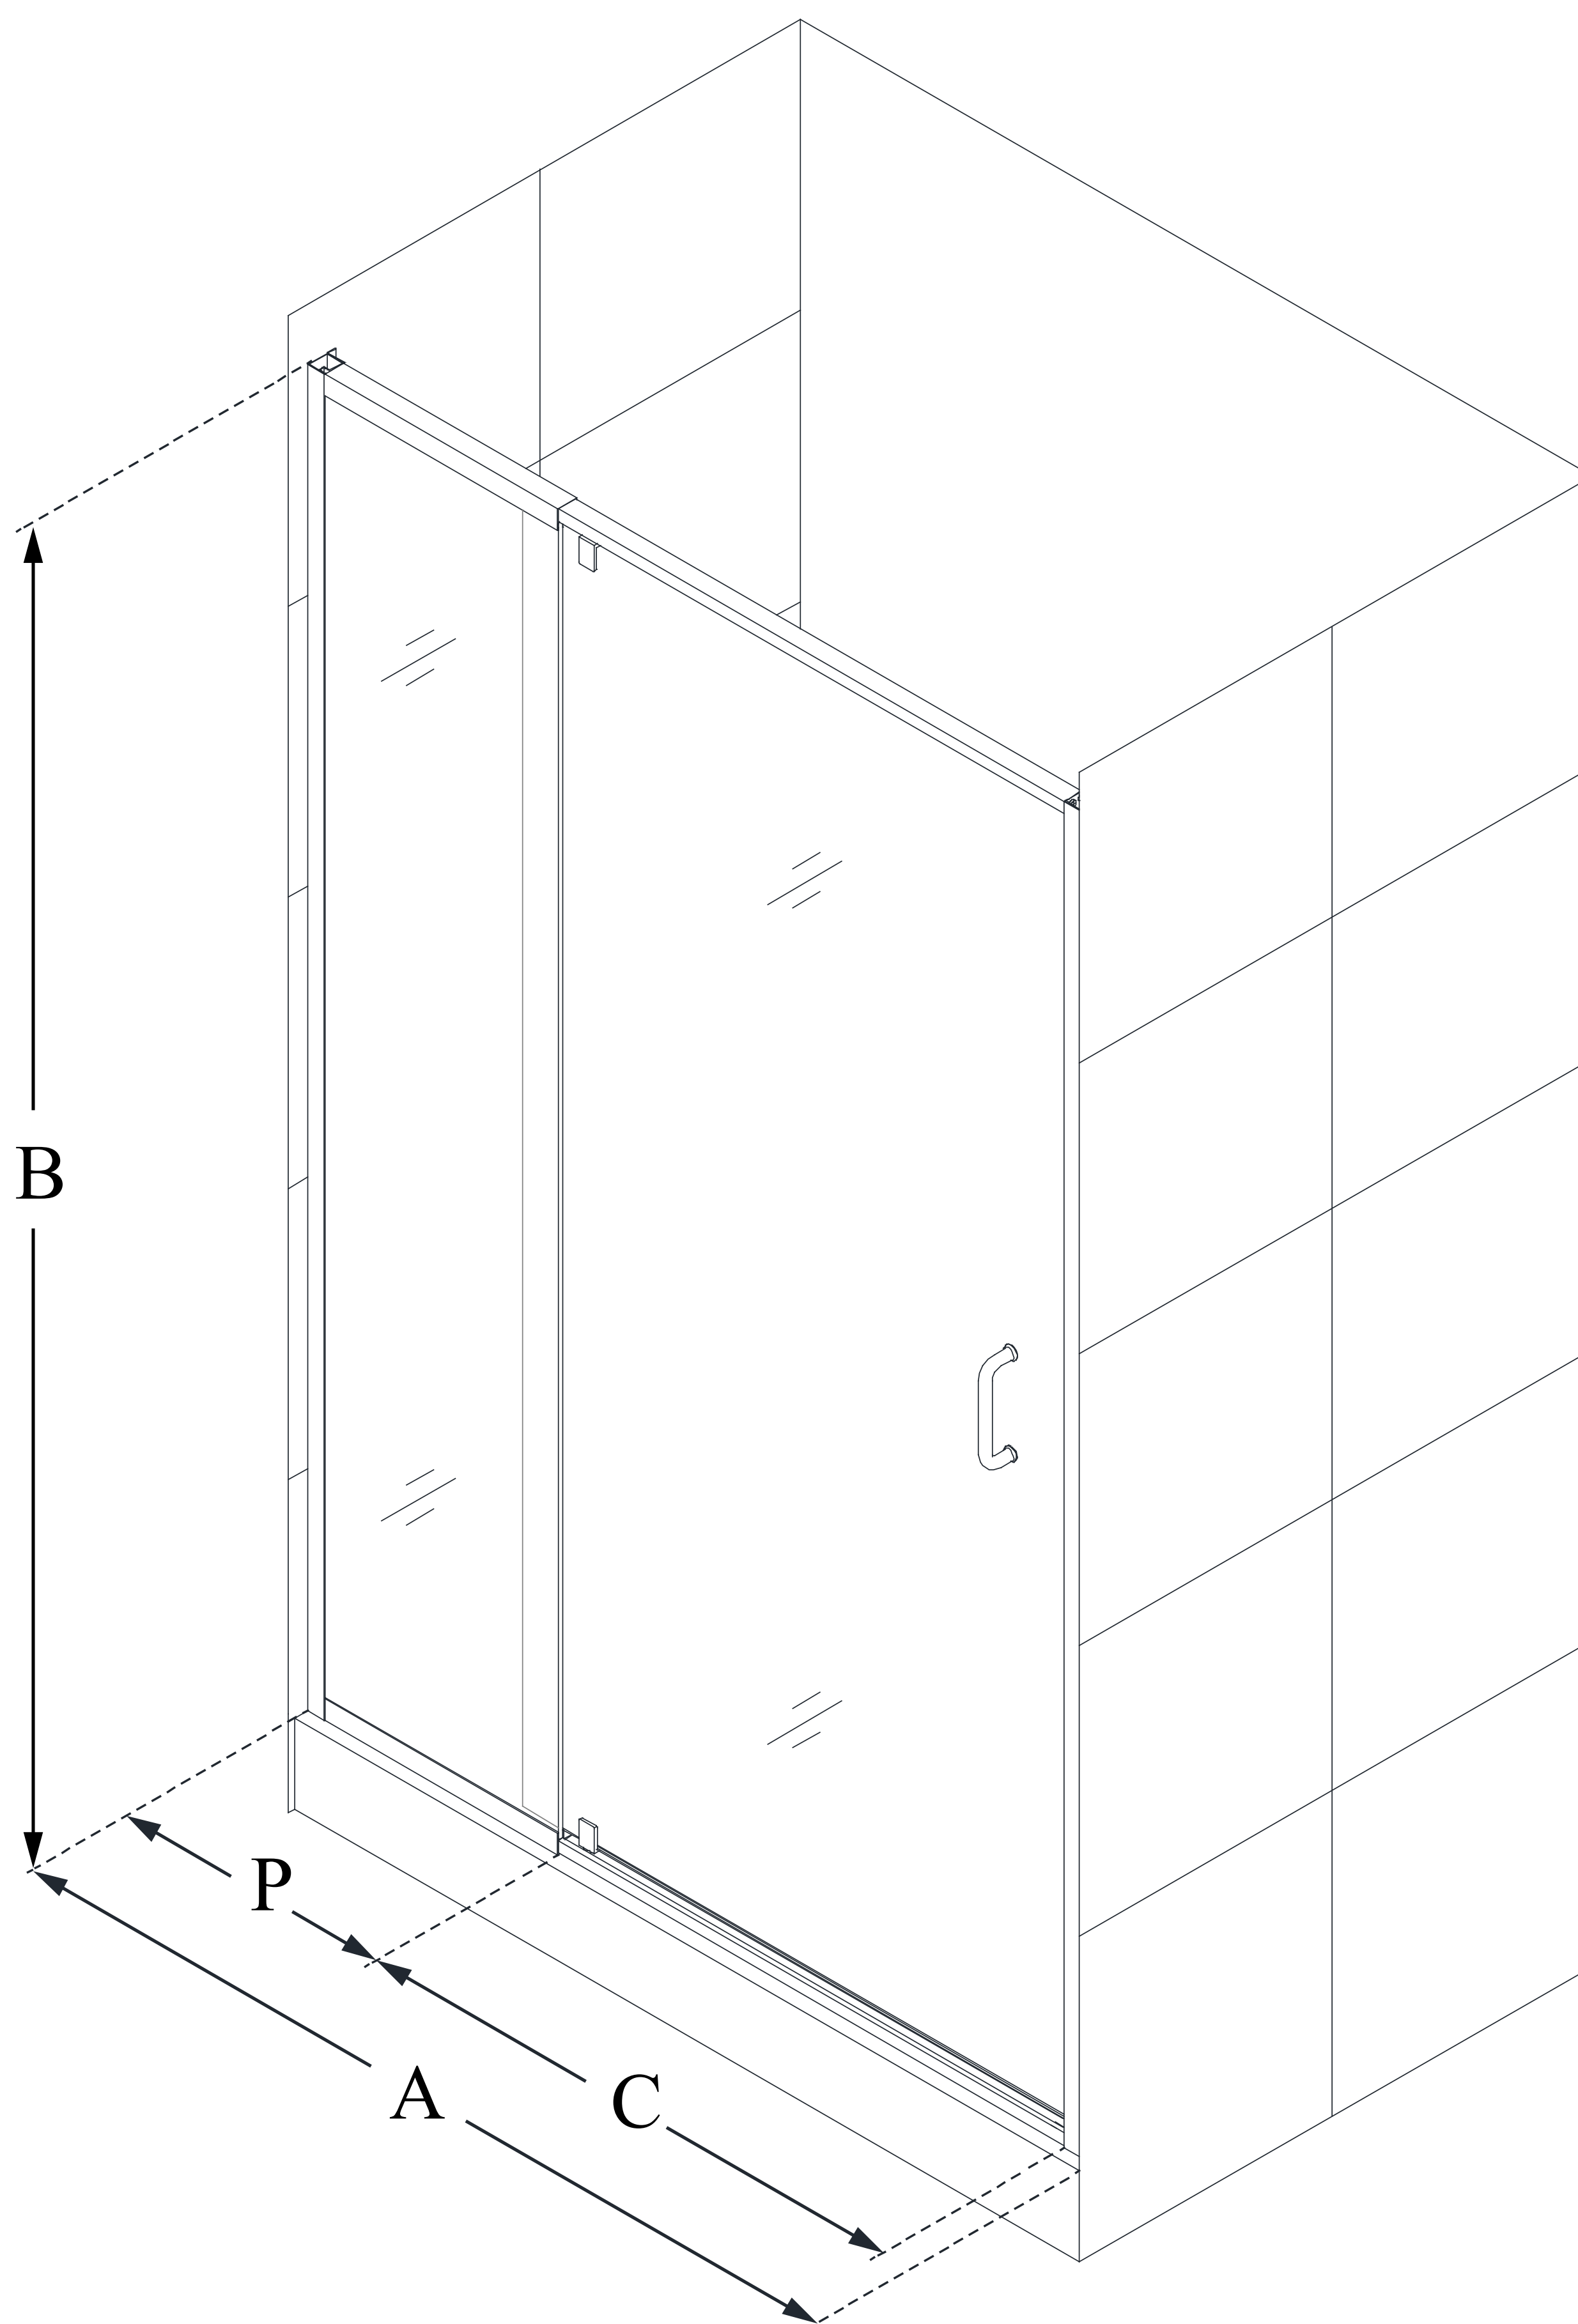

SHDR-22287200

FLEX

DreamLine Flex 28-32" W x 72" H
Frameless Pivot Shower Door

PIVOT DOOR

CONFIGURATION DIMENSIONS:

A: 28 - 32"

MODEL WIDTH

B: 72"

MODEL HEIGHT

C: 18 7/8"

ACCESS WIDTH

D: 24 1/2"

DOOR WIDTH

P: 6 9/16"

PIVOT PANEL WIDTH

DreamLine reserves the right to update or modify the hardware or materials pictured without prior notice for the purpose of product improvement and customer satisfaction.