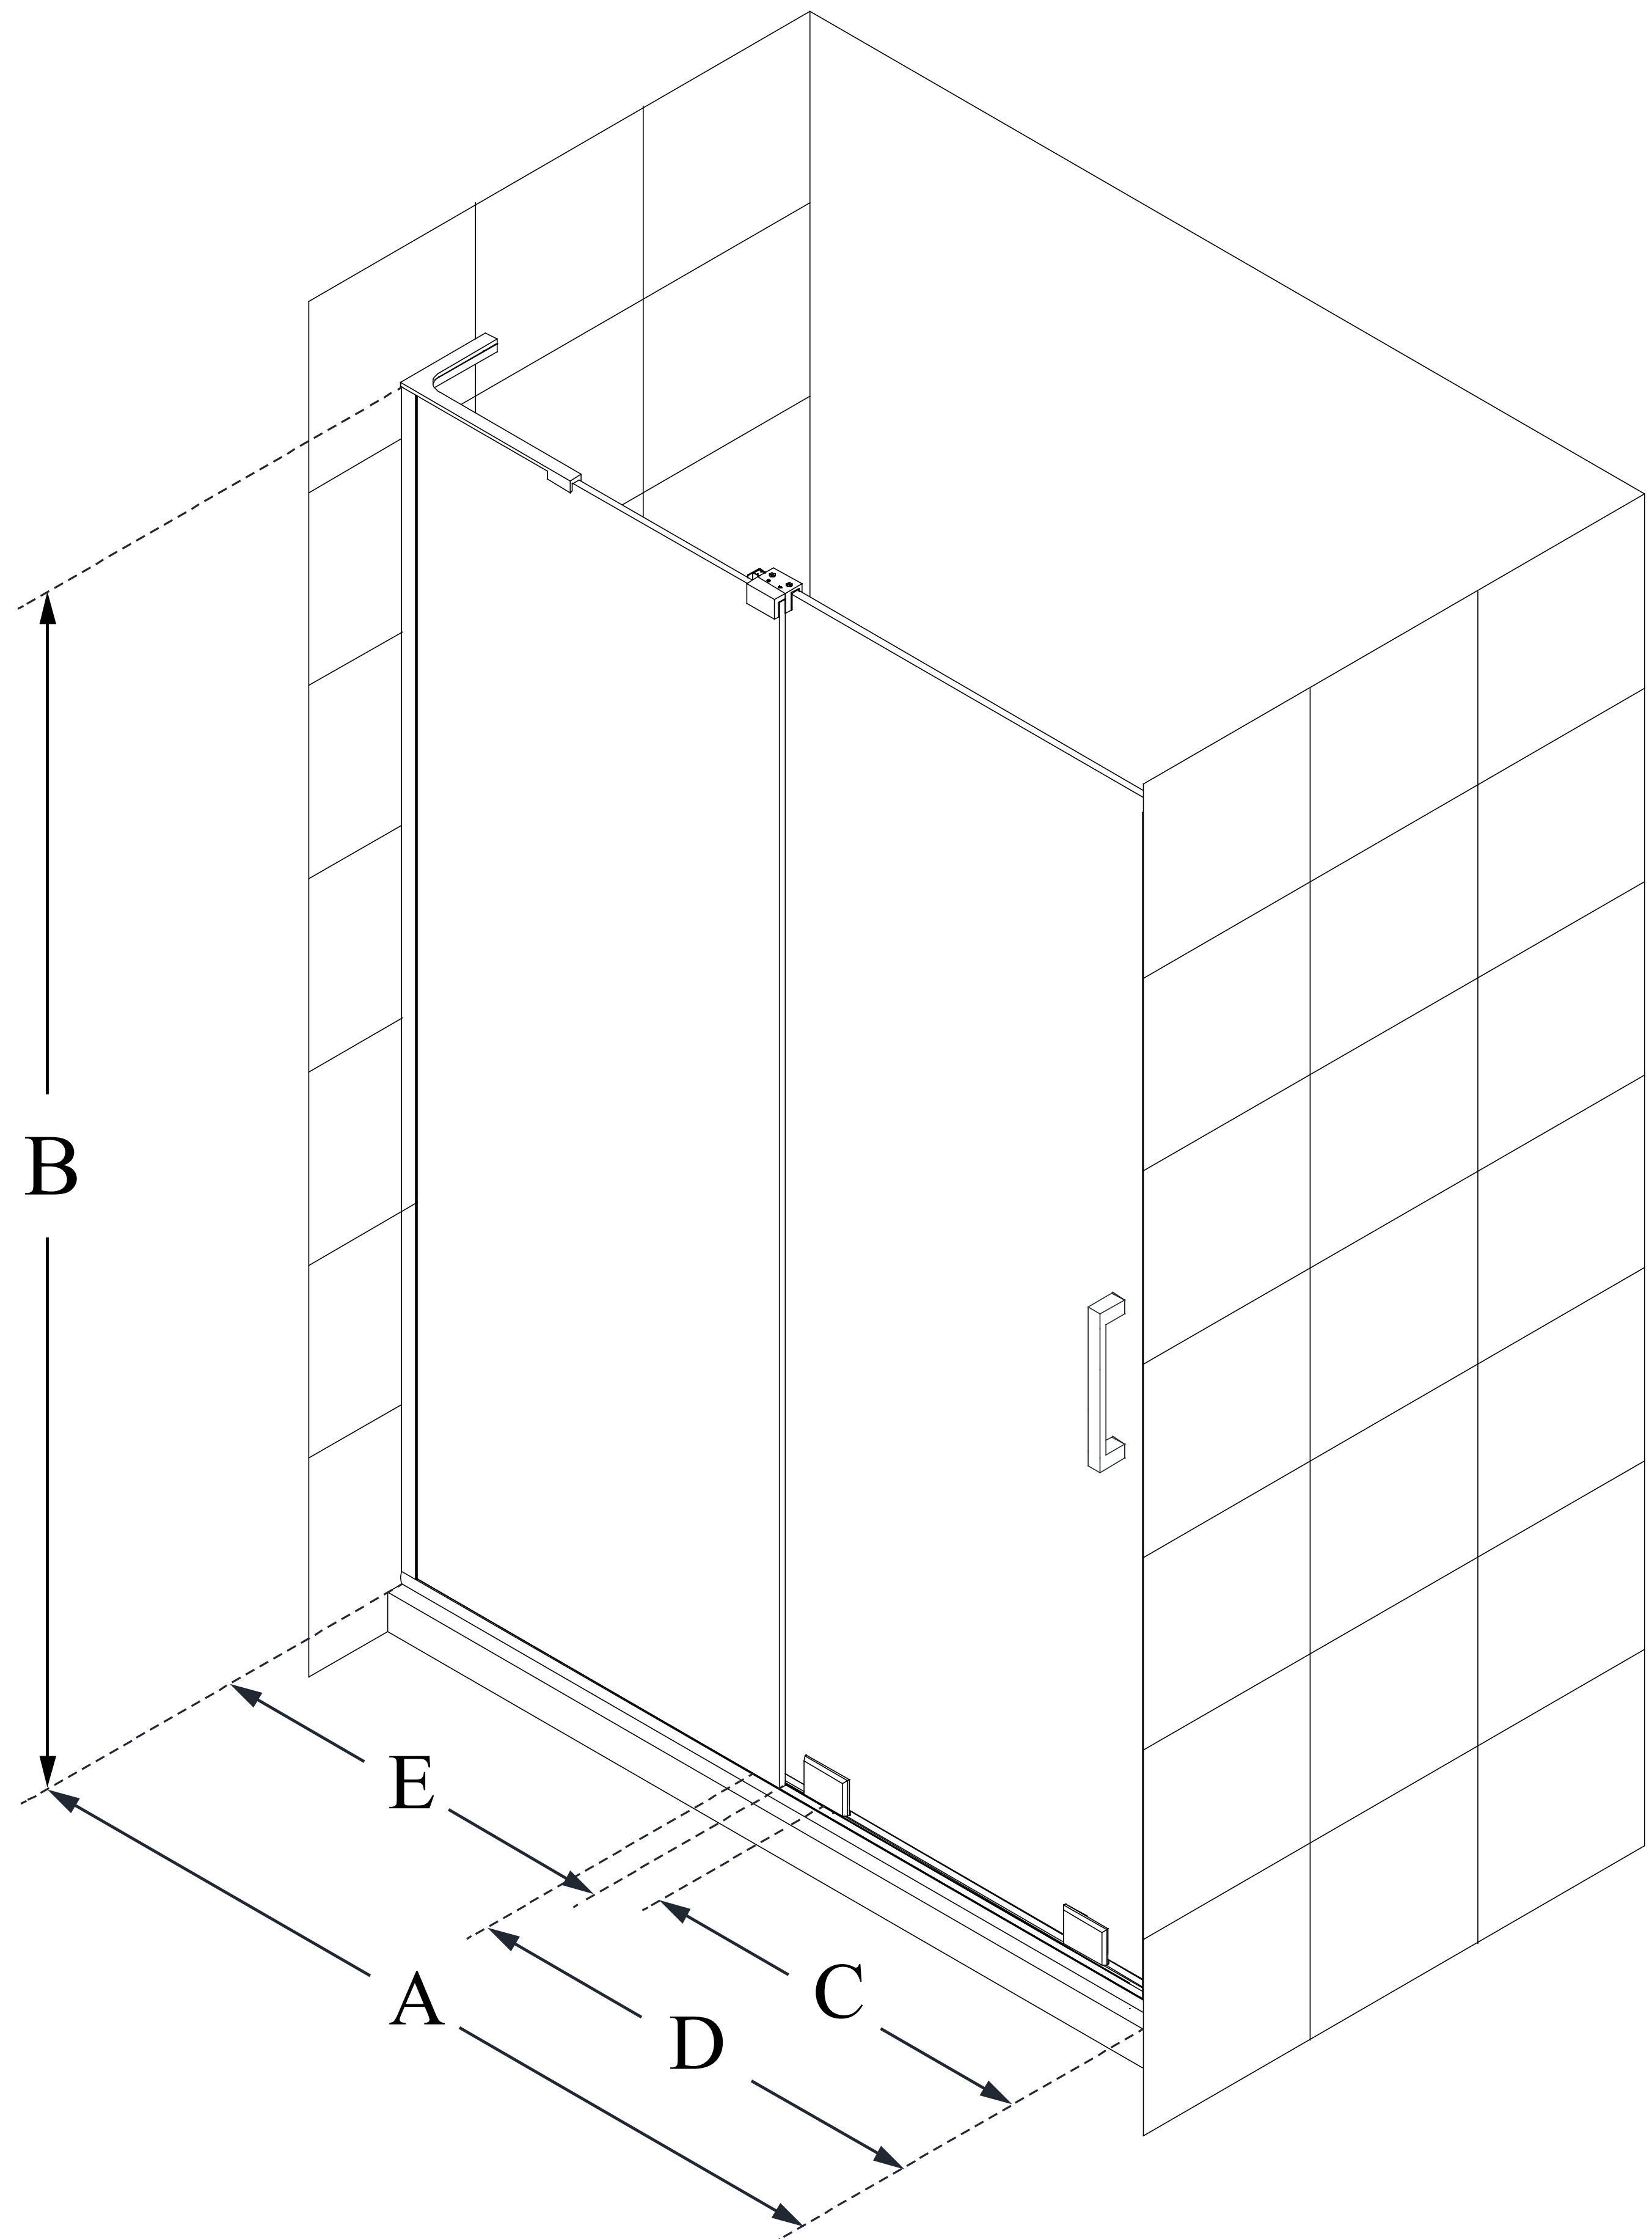

SHDR-1960724

MIRAGE-Z

DreamLine Mirage-Z 56-60" W x
72" H Frameless Sliding Shower
Door

SLIDING DOOR

CONFIGURATION DIMENSIONS:

A: 56 - 60"

MODEL WIDTH

B: 72"

MODEL HEIGHT

C: 21 - 25"

ACCESS WIDTH

D: 32 5/16"

DOOR WIDTH

E: 29 1/2"

INLINE PANEL WIDTH

DreamLine reserves the right to update or modify the hardware or materials pictured without prior notice for the purpose of product improvement and customer satisfaction.