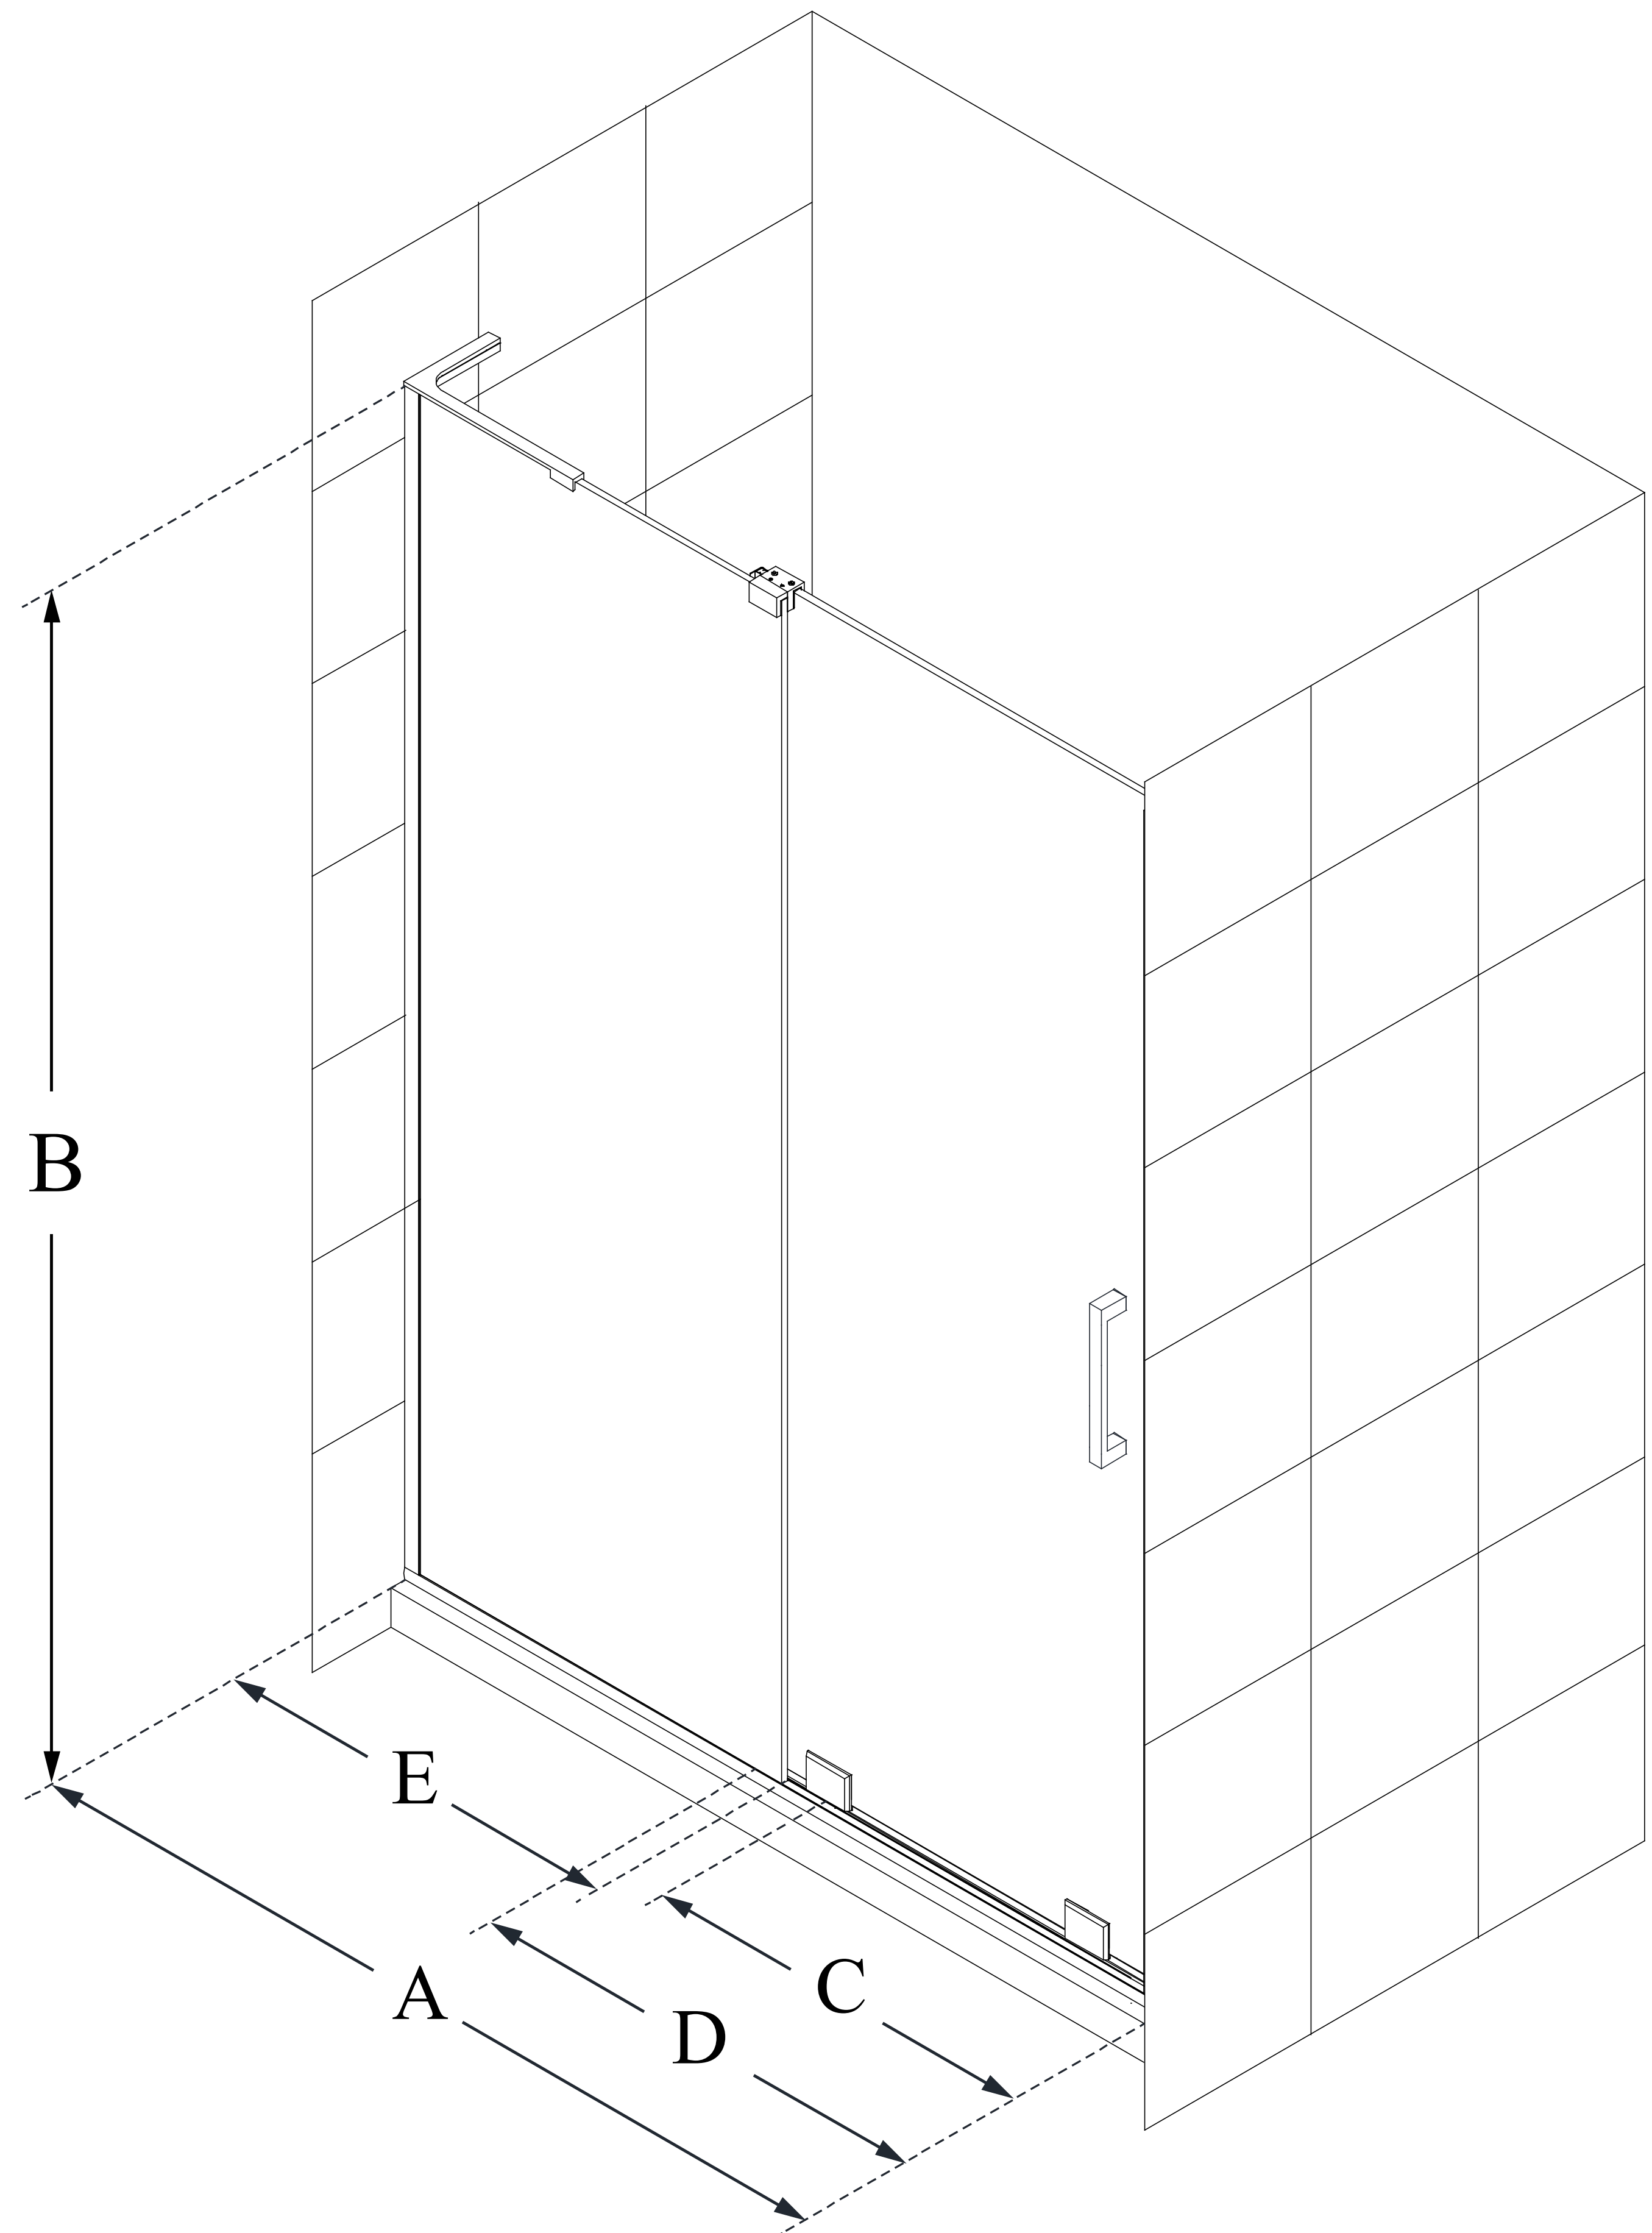

## MIRAGE-Z

DreamLine Mirage-Z 44-48" W x  
72" H Frameless Sliding Shower  
Door

**SLIDING DOOR**

### CONFIGURATION DIMENSIONS:

**A: 44 - 48"**

MODEL WIDTH

**B: 72"**

MODEL HEIGHT

**C: 15 - 19"**

ACCESS WIDTH

**D: 26 5/16"**

DOOR WIDTH

**E: 23 7/16"**

INLINE PANEL WIDTH

DreamLine reserves the right to update or modify the hardware or materials pictured without prior notice for the purpose of product improvement and customer satisfaction.