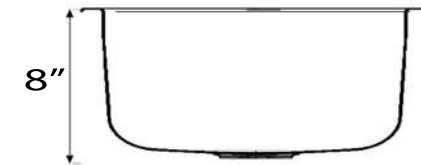

Brightwork Home Collection

18 Gauge Hand Hammered Brass
Bar/Prep Undermount/Topmount Sink

**MODEL:
RS15-UB**

TOP VIEW

SIDE VIEW

Overall Dimensions	Interior Bowl	Drain Opening	Overflow	Drain position
15" Diameter	13" Diameter	3.5"	No	Center

FEATURES

- 18 Gauge Brass
- 3.5" Drain Diameter Opening (3.5 KDPB drain not included)
- Can be overmounted or undermounted
- Special Care Required
- Hand Hammered - variations will exist

**Nominal Dimensions - Actual May Vary by up to .25"