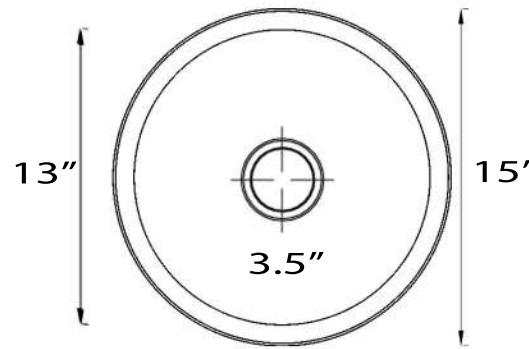

Brightwork Home Collection

18 Gauge Hand Hammered Brass
Bar/Prep Undermount/Topmount Sink

**MODEL:
RS15-UB**

TOP VIEW

SIDE VIEW

Overall Dimensions	Interior Bowl	Drain Opening	Overflow	Drain position
15" Diameter	13" Diameter	3.5"	No	Center

FEATURES

- 18 Gauge Brass
- 3.5" Drain Diameter Opening (3.5 KDPB drain not included)
- Can be overmounted or undermounted
- Special Care Required
- Hand Hammered - variations will exist

**Nominal Dimensions - Actual May Vary by up to .25"