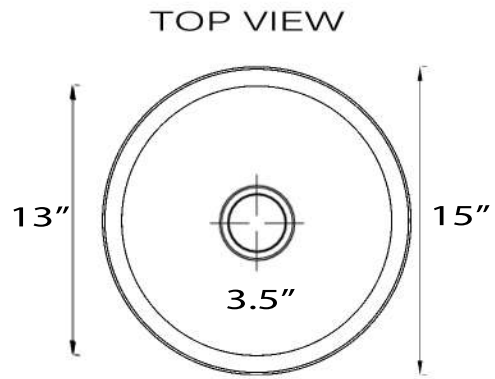

Brightwork Home Collection

18 Gauge Hand Hammered

Bar/Prep Undermount/Topmount Sink

MODEL:
RS15-SS

Overall Dimensions	Interior Bowl	Drain Opening	Overflow	Drain position
15" Diameter	13" Diameter	3.5"	No	Center

FEATURES

- 18 Gauge Stainless Steel
- 3.5" Drain Diameter Opening (drain not included)
- Can be overmounted or undermounted
- Special Care Required
- Hand Hammered - variations will exist

**Nominal Dimensions - Actual May Vary by up to .25"