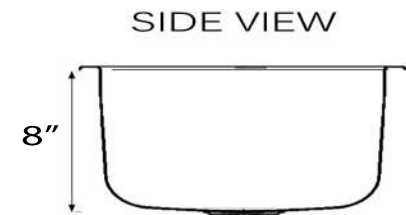

Brightwork Home Collection

18 Gauge Hand Hammered

Bar/Prep Undermount/Topmount Sink

MODEL:
RS15-SS

Overall Dimensions	Interior Bowl	Drain Opening	Overflow	Drain position
15" Diameter	13" Diameter	3.5"	No	Center

FEATURES

- 18 Gauge Stainless Steel
- 3.5" Drain Diameter Opening (drain not included)
- Can be overmounted or undermounted
- Special Care Required
- Hand Hammered - variations will exist

**Nominal Dimensions - Actual May Vary by up to .25"