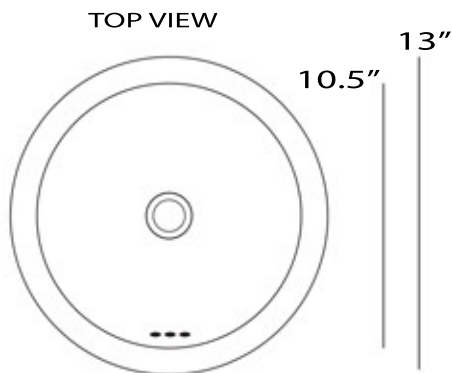

## Premium Stainless Steel Bathroom Sink

MODEL:  
**ROS-OF**

Overall Dimensions	Interior Bowl	Bowl Depth	Overflow	Drain
13 Diameter	10.5" Diameter	5" (Interior)	Yes	Standard 1.75" Lavatory Drain