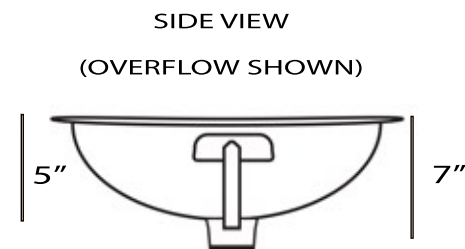

## Premium Stainless Steel Bathroom Sink

MODEL:  
**ROS-OF**

Overall Dimensions	Interior Bowl	Bowl Depth	Overflow	Drain
13 Diameter	10.5" Diameter	5" (Interior)	Yes	Standard 1.75" Lavatory Drain

### FEATURES

- Premium 18 Gauge Stainless Steel bathroom sink
- Hand hammered finish - each piece is unique
- Drain is not included
- Limited Manufacturers Warranty
- Nominal Dimensions - Actual May Vary by up to .25"