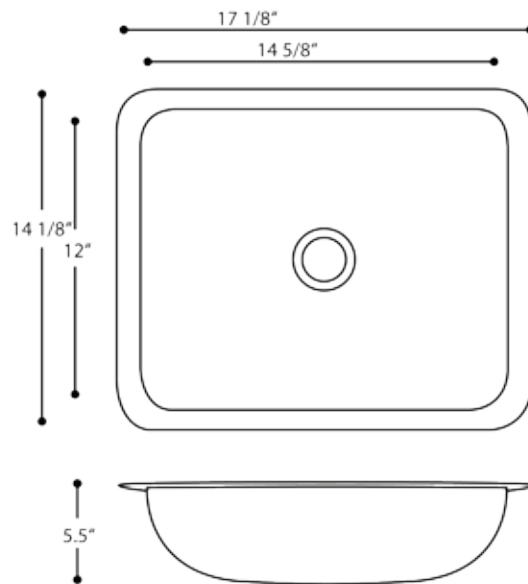

Nantucket

S I N K S

PO/JOB # _____

Customer name _____

Date _____

REB

Hand Crafted REB

The REB is for the individual who appreciates the extraordinary craftsmanship of a handmade sink. Perfect for the luxury master bath or guest powder room. Each sink is created by an individual artisan who forms the sinks unique characteristics. The REB is solid brass. Our handcrafted sinks are either copper or plated brass to give you the designer finish you desire. Multiple finishes and metals are available upon request.