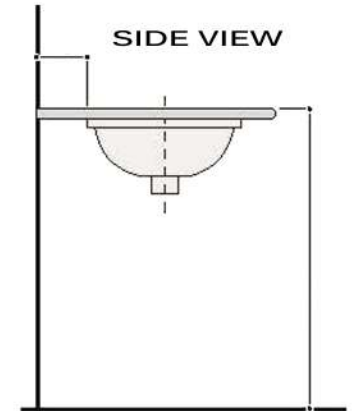

Regatta Collection
Fireclay Bathroom Vanity Sink

MODEL:
RC78340SL "Izola"

Overall Dimensions	Interior Bowl	Interior Depth	Exterior Height	Drain Dimensions
18.75" x 15.5"	16.5" x 13"	6.75"	8"	1.75"

FEATURES

- Genuine Italian Fireclay
- Nominal Dimensions - Actual may vary by 1/4"
- Undermount; Template Not Included
- Enamel Finish with dual platinum leaf bands
- With Overflow
- Made in Italy
- Do not clean with abrasive cleansers or pads
- Limited Warranty For Manufacturer Defects