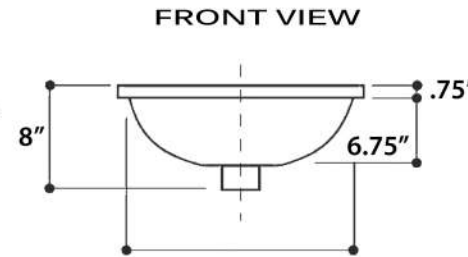

Regatta Collection
Fireclay Bathroom Vanity Sink

MODEL:
RC78340SL "Izola"

Overall Dimensions	Interior Bowl	Interior Depth	Exterior Height	Drain Dimensions
18.75" x 15.5"	16.5" x 13"	6.75"	8"	1.75"

FEATURES

- Genuine Italian Fireclay
- Nominal Dimensions - Actual may vary by 1/4"
- Undermount; Template Not Included
- Enamel Finish with dual platinum leaf bands
- With Overflow
- Made in Italy
- Do not clean with abrasive cleansers or pads
- Limited Warranty For Manufacturer Defects