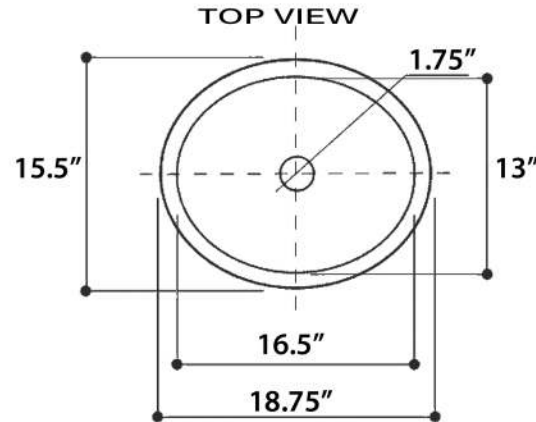

Regatta Collection
Fireclay Bathroom Vanity Sink

MODEL:
RC78340SL "Izola"

Overall Dimensions	Interior Bowl	Interior Depth	Exterior Height	Drain Dimensions
18.75" x 15.5"	16.5" x 13"	6.75"	8"	1.75"

FEATURES

- Genuine Italian Fireclay
- Nominal Dimensions - Actual may vary by 1/4"
- Undermount; Template Not Included
- Enamel Finish with dual platinum leaf bands
- With Overflow
- Made in Italy
- Do not clean with abrasive cleansers or pads
- Limited Warranty For Manufacturer Defects