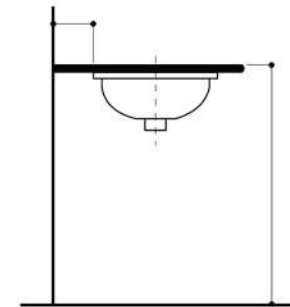

Regatta Collection

Fireclay Bathroom Vanity Sink

MODEL:
RC78140M "SANTORINI"

TOP VIEW

FRONT VIEW

SIDE VIEW

Overall Dimensions	Interior Bowl	Interior Depth	Exterior Height	Drain Dimensions
16" x 15.125"	13.25" Diameter	5.625"	6.75"	1.75"

FEATURES

- Genuine Italian Fireclay
- Nominal Dimensions - Actual may vary by 1/4"
- Undermount, Template Not Inculded
- Beautiful patterned interior bowl
- No Overflow
- Made in Italy
- Do not clean with abrasive cleansers or pads
- Limited Warranty For Manufacturer Defects