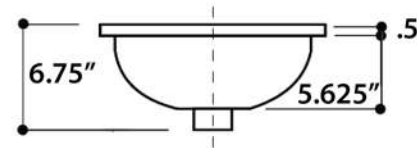

Regatta Collection

Fireclay Bathroom Vanity Sink

MODEL:
RC78140M "SANTORINI"

TOP VIEW

FRONT VIEW

SIDE VIEW

Overall Dimensions	Interior Bowl	Interior Depth	Exterior Height	Drain Dimensions
16" x 15.125"	13.25" Diameter	5.625"	6.75"	1.75"

FEATURES

- Genuine Italian Fireclay
- Nominal Dimensions - Actual may vary by 1/4"
- Undermount, Template Not Inculded
- Beautiful patterned interior bowl
- No Overflow
- Made in Italy
- Do not clean with abrasive cleansers or pads
- Limited Warranty For Manufacturer Defects