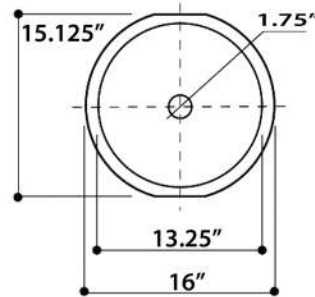

Regatta Collection

Fireclay Bathroom Vanity Sink

MODEL:
RC78140M "SANTORINI"

TOP VIEW

FRONT VIEW

SIDE VIEW

Overall Dimensions	Interior Bowl	Interior Depth	Exterior Height	Drain Dimensions
16" x 15.125"	13.25" Diameter	5.625"	6.75"	1.75"

FEATURES

- Genuine Italian Fireclay
- Nominal Dimensions - Actual may vary by 1/4"
- Undermount, Template Not Inculded
- Beautiful patterned interior bowl
- No Overflow
- Made in Italy
- Do not clean with abrasive cleansers or pads
- Limited Warranty For Manufacturer Defects