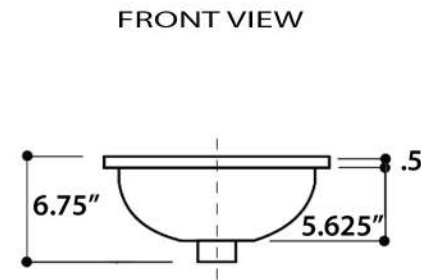

Regatta Collection

Fireclay Bathroom Vanity Sink

MODEL:
RC78140HC "MUMBAI"

Overall Dimensions	Interior Bowl	Interior Depth	Exterior Height	Drain Dimensions
16" x 15.125"	13.25" Diameter	5.625"	6.75"	1.75"

FEATURES

- Genuine Italian Fireclay
- Nominal Dimensions - Actual may vary by 1/4"
- Undermount, Template Not Included
- Hammered interior bowl hand-painted with genuine copper
- No Overflow
- Made in Italy
- Do not clean with abrasive cleansers or pads
- Limited Warranty For Manufacturer Defects