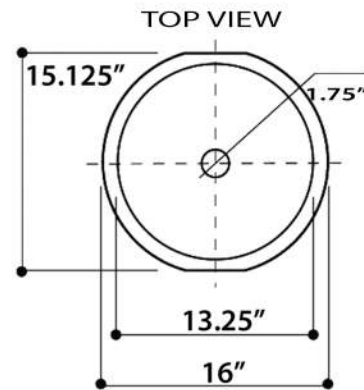

Regatta Collection

Fireclay Bathroom Vanity Sink

MODEL:
RC78140HC "MUMBAI"

Overall Dimensions	Interior Bowl	Interior Depth	Exterior Height	Drain Dimensions
16" x 15.125"	13.25" Diameter	5.625"	6.75"	1.75"

FEATURES

- Genuine Italian Fireclay
- Nominal Dimensions - Actual may vary by 1/4"
- Undermount, Template Not Included
- Hammered interior bowl hand-painted with genuine copper
- No Overflow
- Made in Italy
- Do not clean with abrasive cleansers or pads
- Limited Warranty For Manufacturer Defects