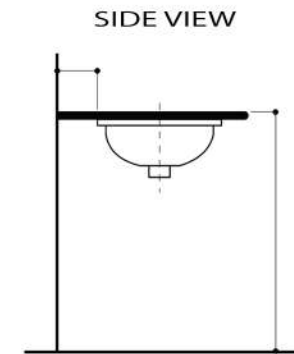

Regatta Collection

Fireclay Bathroom Vanity Sink

MODEL:
RC78140HC "MUMBAI"

Overall Dimensions	Interior Bowl	Interior Depth	Exterior Height	Drain Dimensions
16" x 15.125"	13.25" Diameter	5.625"	6.75"	1.75"

FEATURES

- Genuine Italian Fireclay
- Nominal Dimensions - Actual may vary by 1/4"
- Undermount, Template Not Included
- Hammered interior bowl hand-painted with genuine copper
- No Overflow
- Made in Italy
- Do not clean with abrasive cleansers or pads
- Limited Warranty For Manufacturer Defects