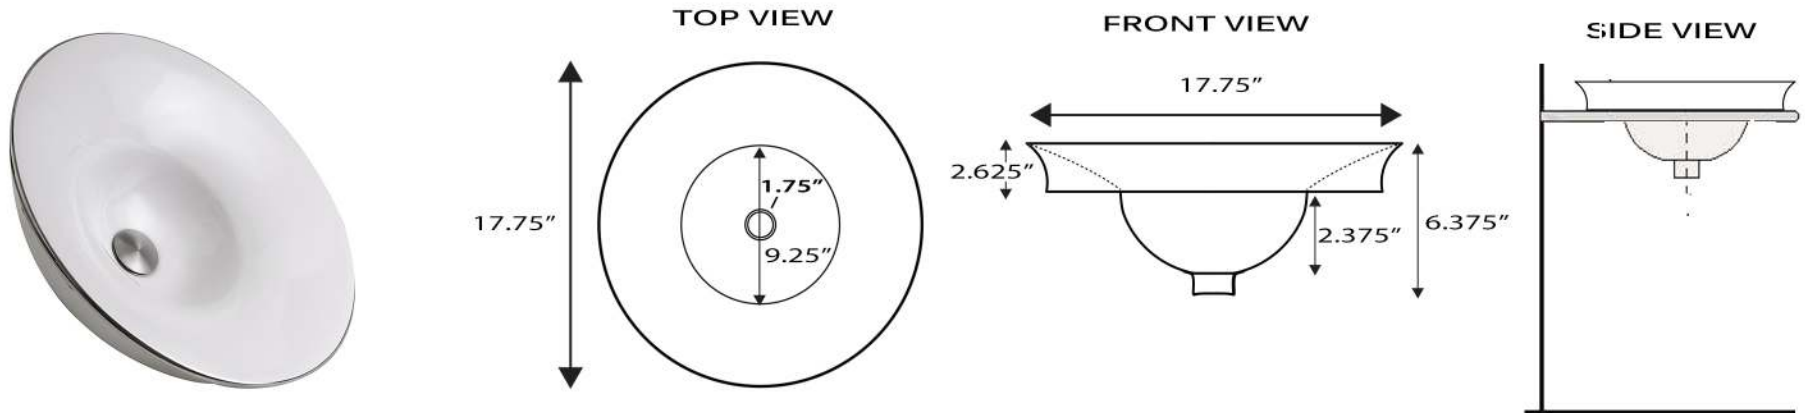

Regatta Collection

Fireclay Bathroom Vanity Sink

MODEL:
RC77240P "ST. MALO"

Overall Dimensions	Interior Bowl	Interior Depth	Height	Drain Dimensions
17.75" Diameter	9.25" Diameter	5" overall 2.375" Inner basin	2.625" installed 6.375" overall	1.75"

FEATURES

- Genuine Italian Fireclay
- Nominal Dimensions - Actual may vary by 1/4"
- Semi-recessed vessel mount; Template not included
- Hand-painted with genuine platinum
- No Overflow
- Made in Italy
- Do not clean with abrasive cleansers or pads
- Limited Warranty For Manufacturer defects