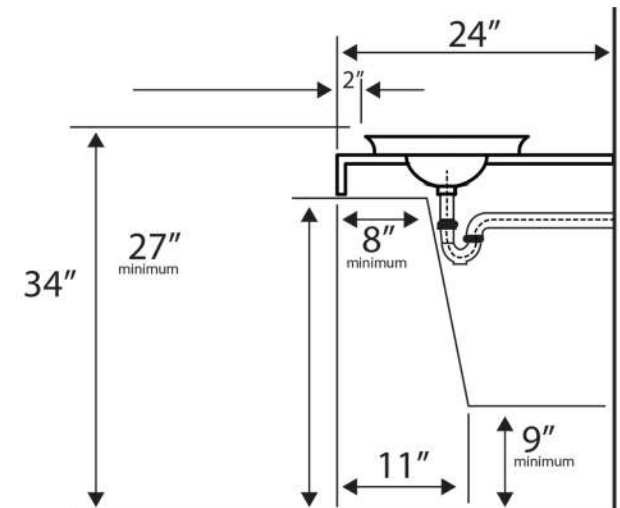

Regatta Collection

Fireclay Bathroom Vanity Sink

MODEL:
RC77240P "ST. MALO"

Overall Dimensions	Interior Bowl	Interior Depth	Height	Drain Dimensions
17.75" Diameter	9.25" Diameter	5" overall 2.375" Inner basin	2.625" installed 6.375" overall	1.75"

FEATURES

- Genuine Italian Fireclay
- Nominal Dimensions - Actual may vary by 1/4"
- Semi-recessed vessel mount; Template not included
- Hand-painted with genuine platinum
- No Overflow
- Made in Italy
- Do not clean with abrasive cleansers or pads
- Limited Warranty For Manufacturer defects