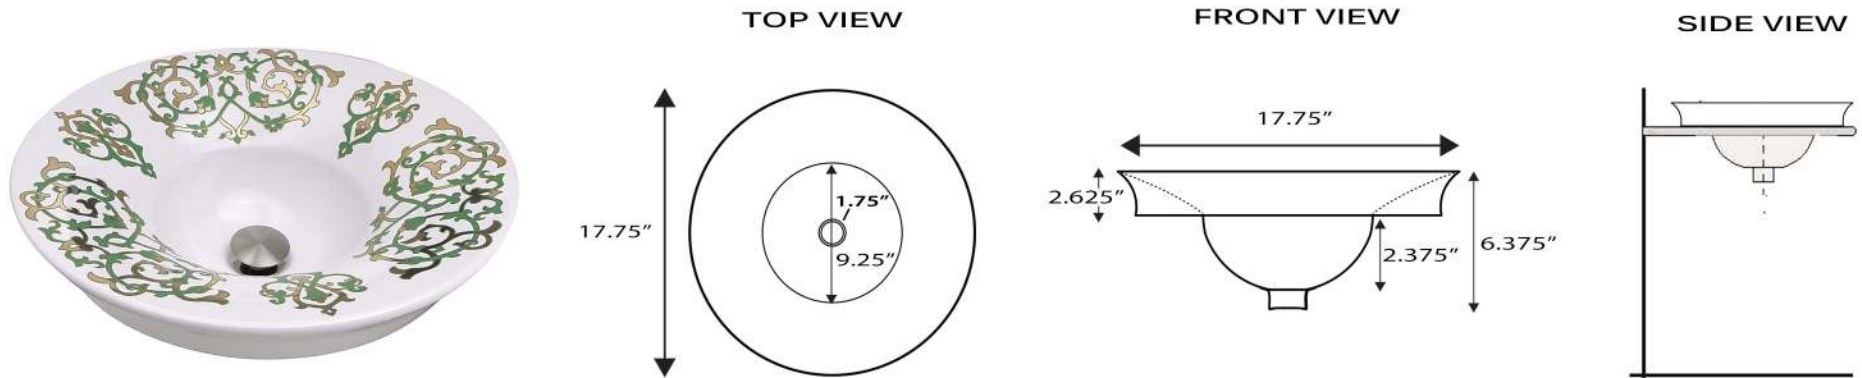

Regatta Collection

Fireclay Bathroom Vanity Sink

MODEL:
RC77240GF "Lugano"

Overall Dimensions	Interior Bowl	Interior Depth	Height	Drain Dimensions
17.75" Diameter"	9.25" Diameter	5" overall 2.375" Inner basin	2.625" installed 6.375" overall	1.75"

FEATURES

- Genuine Italian Fireclay
- Nominal Dimensions - Actual may vary by 1/4"
- Semi-recessed vessel mount; Template not included
- 24k gold leaf
- No overflow
- Made in Italy
- Do not clean with abrasive cleansers or pads
- Limited Warranty For Manufacturer defects