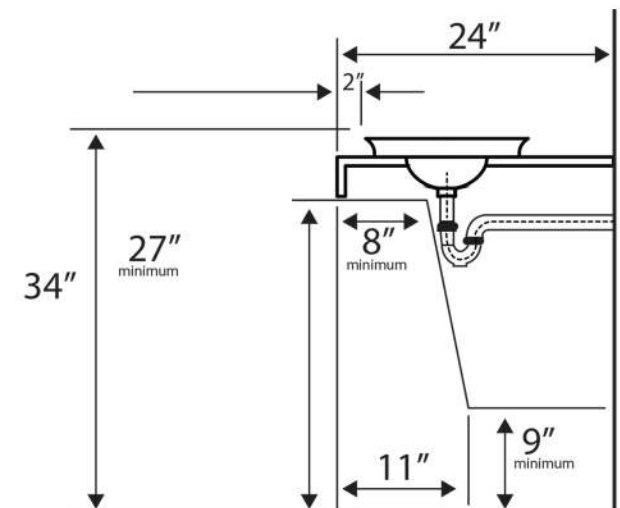

Regatta Collection

Fireclay Bathroom Vanity Sink

MODEL:
RC77240GF "Lugano"

Overall Dimensions	Interior Bowl	Interior Depth	Height	Drain Dimensions
17.75" Diameter"	9.25" Diameter	5" overall 2.375" Inner basin	2.625" installed 6.375" overall	1.75"

FEATURES

- Genuine Italian Fireclay
- Nominal Dimensions - Actual may vary by 1/4"
- Semi-recessed vessel mount; Template not included
- 24k gold leaf
- No overflow
- Made in Italy
- Do not clean with abrasive cleansers or pads
- Limited Warranty For Manufacturer defects