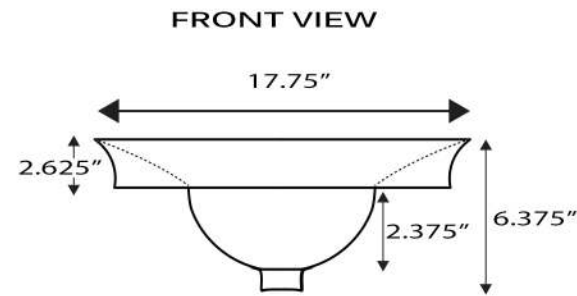

Regatta Collection
Fireclay Bathroom Vanity Sink

MODEL:
RC77240BS "ST. TROPEZ"

Overall Dimensions	Interior Bowl	Interior Depth	Height	Drain Dimensions
17.75" Diameter"	9.25" Diameter	5" overall 2.375" Inner basin	2.625" installed 6.375" overall	1.75"

FEATURES

- Genuine Italian Fireclay
- Nominal Dimensions - Actual may vary by 1/4"
- Semi-recessed vessel mount - Template not included
- Hand-painted with genuine platinum
- Platinum leaf bowl design
- No Overflow
- Made in Italy
- Do not clean with abrasive cleansers or pads
- Limited Warranty For Manufacturer defects