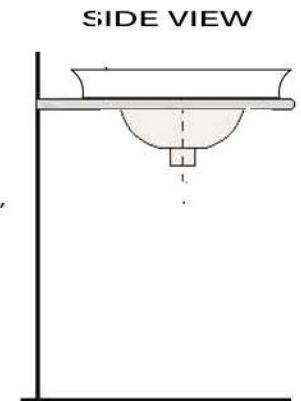

Regatta Collection
Fireclay Bathroom Vanity Sink

MODEL:
RC77240BS "ST. TROPEZ"

Overall Dimensions	Interior Bowl	Interior Depth	Height	Drain Dimensions
17.75" Diameter"	9.25" Diameter	5" overall 2.375" Inner basin	2.625" installed 6.375" overall	1.75"

FEATURES

- Genuine Italian Fireclay
- Nominal Dimensions - Actual may vary by 1/4"
- Semi-recessed vessel mount - Template not included
- Hand-painted with genuine platinum
- Platinum leaf bowl design
- No Overflow
- Made in Italy
- Do not clean with abrasive cleansers or pads
- Limited Warranty For Manufacturer defects