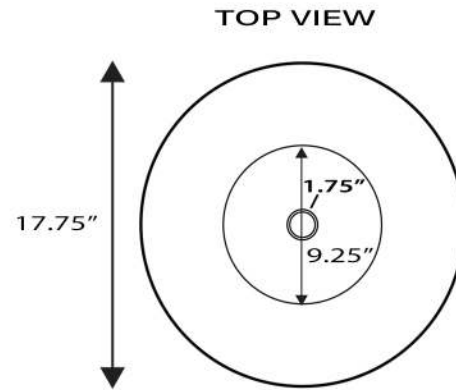

Regatta Collection
Fireclay Bathroom Vanity Sink

MODEL:
RC77240BS "ST. TROPEZ"

Overall Dimensions	Interior Bowl	Interior Depth	Height	Drain Dimensions
17.75" Diameter"	9.25" Diameter	5" overall 2.375" Inner basin	2.625" installed 6.375" overall	1.75"

FEATURES

- Genuine Italian Fireclay
- Nominal Dimensions - Actual may vary by 1/4"
- Semi-recessed vessel mount - Template not included
- Hand-painted with genuine platinum
- Platinum leaf bowl design
- No Overflow
- Made in Italy
- Do not clean with abrasive cleansers or pads
- Limited Warranty For Manufacturer defects