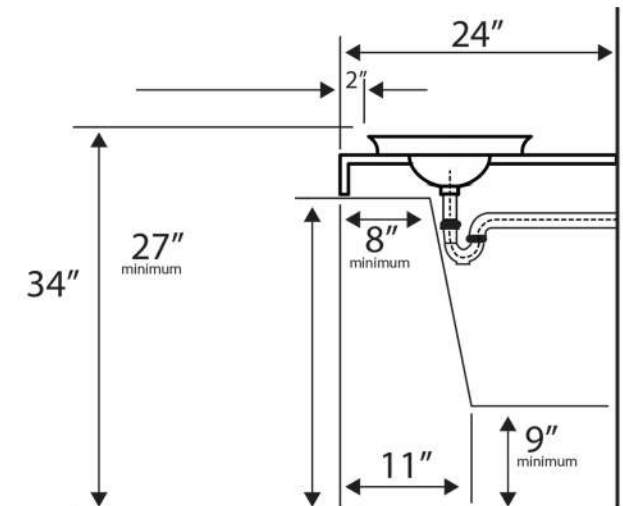

Regatta Collection
Fireclay Bathroom Vanity Sink

MODEL:
RC77240BS "ST. TROPEZ"

Overall Dimensions	Interior Bowl	Interior Depth	Height	Drain Dimensions
17.75" Diameter"	9.25" Diameter	5" overall 2.375" Inner basin	2.625" installed 6.375" overall	1.75"

FEATURES

- Genuine Italian Fireclay
- Nominal Dimensions - Actual may vary by 1/4"
- Semi-recessed vessel mount - Template not included
- Hand-painted with genuine platinum
- Platinum leaf bowl design
- No Overflow
- Made in Italy
- Do not clean with abrasive cleansers or pads
- Limited Warranty For Manufacturer defects