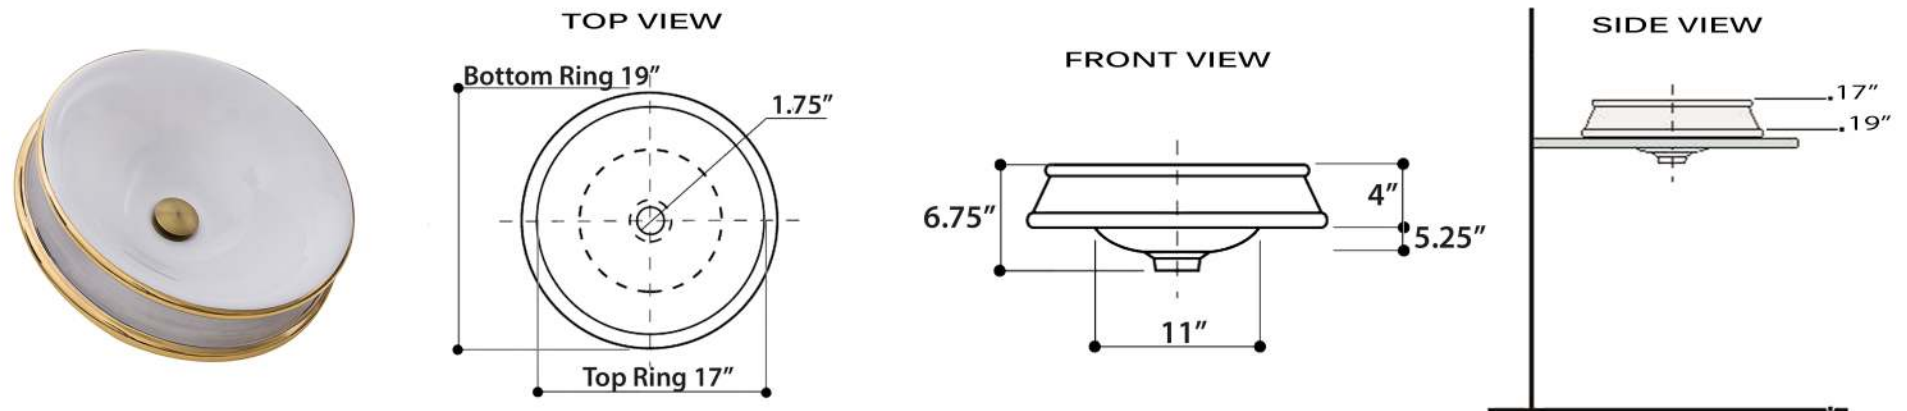

## Fireclay Bathroom Vanity Sink

**MODEL:**  
RC74040PG "St. Bart"

Overall Dimensions	Interior Bowl	Interior Depth	Exterior Height	Drain Dimensions
19" Diameter	17" Diameter, top	5.25"	6.75" overall 4" from counter	1.75"

### FEATURES

- Genuine Italian Fireclay
- Nominal Dimensions - Actual may vary by 1/4"
- Semi-recessed vessel mount; Template Not Included
- Hand-painted with genuine platinum and 24k gold
- No Overflow
- Made in Italy
- Do not clean with abrasive cleansers or pads
- Limited Warranty For Manufacturer Defects