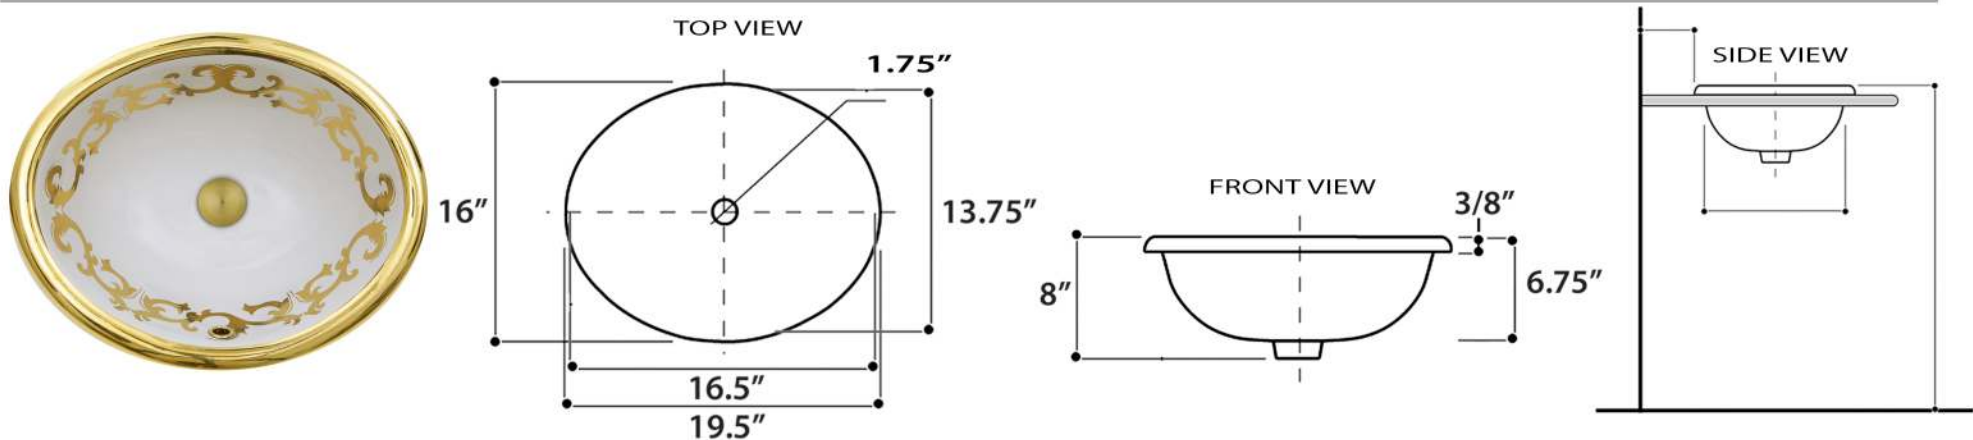

Regatta Collection

Fireclay Bathroom Vanity Sink

MODEL:
RC73240GS "SANREMO"

Overall Dimensions	Interior Bowl	Interior Depth	Exterior Height	Drain Dimensions
19.5" x 16"	16.5" x 13.75"	6.75"	8"	1.75"

FEATURES

- Genuine Italian Fireclay
- Nominal Dimensions - Actual may vary by 1/4"
- Topmount, Template Not Included
- 24k gold leaf and hand-painted 24k gold accents
- With Overflow
- Made in Italy
- Do not clean with abrasive cleansers or pads
- Limited Warranty For Manufacturer Defects