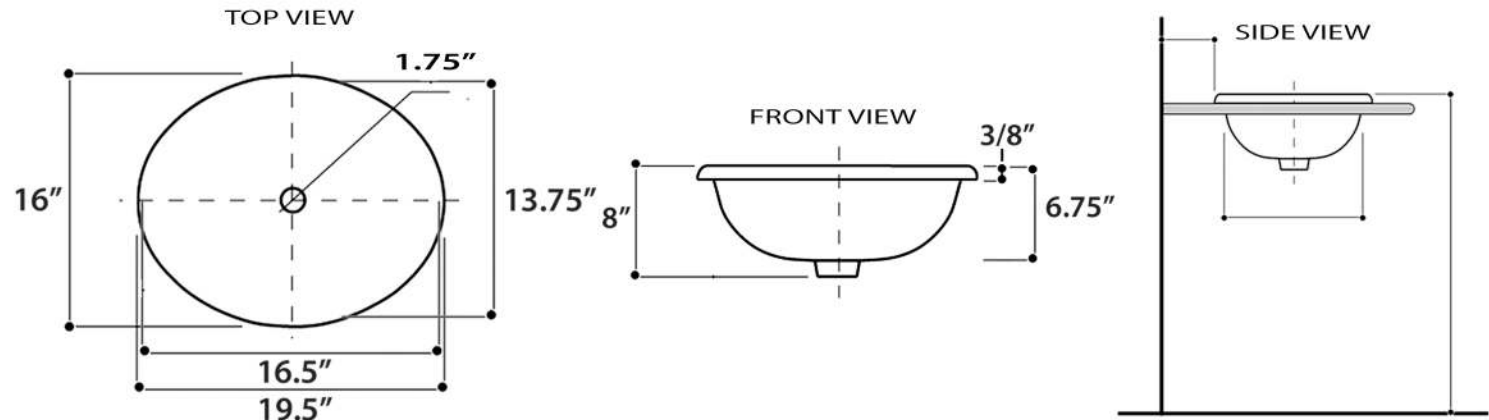

Regatta Collection

Fireclay Bathroom Vanity Sink

MODEL:
RC73240BHY "ST. LOUIS"

Overall Dimensions	Interior Bowl	Interior Depth	Exterior Height	Drain Dimensions
19.5" x 16"	16.5" x 13.75"	6.75"	8"	1.75"

FEATURES

- Genuine Italian Fireclay
- Nominal Dimensions - Actual may vary by 1/4"
- Topmount, Template Not Included
- With Overflow
- Interior bowl design hand-painted
- Made in Italy
- Do not clean with abrasive cleansers or pads
- Limited Warranty For Manufacturer Defects