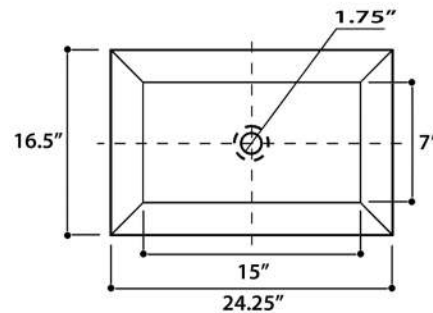

Regatta Collection

Fireclay Bathroom Vanity Sink

MODEL:
RC73040W "CANNES"

TOP VIEW

FRONT VIEW

SIDE VIEW

Overall Dimensions	Interior Bowl	Interior Depth	Exterior Height	Drain Dimensions
24.25" x 16.5"	15" x 7"	5.25"	5.5" overall 3" from counter	1.75"

FEATURES

- Genuine Italian Fireclay
- Nominal Dimensions - Actual may vary by 1/4"
- Semi-recessed vessel mount, Template Not Included
- No overflow
- Made in Italy
- Do not clean with abrasive cleansers or pads
- Limited Warranty For Manufacturer Defects