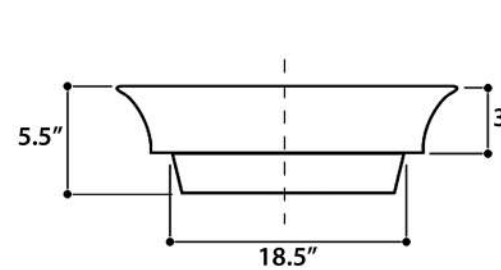

Regatta Collection

Fireclay Bathroom Vanity Sink

MODEL:
RC73040W "CANNES"

TOP VIEW

FRONT VIEW

SIDE VIEW

Overall Dimensions	Interior Bowl	Interior Depth	Exterior Height	Drain Dimensions
24.25" x 16.5"	15" x 7"	5.25"	5.5" overall 3" from counter	1.75"

FEATURES

- Genuine Italian Fireclay
- Nominal Dimensions - Actual may vary by 1/4"
- Semi-recessed vessel mount, Template Not Included
- No overflow
- Made in Italy
- Do not clean with abrasive cleansers or pads
- Limited Warranty For Manufacturer Defects