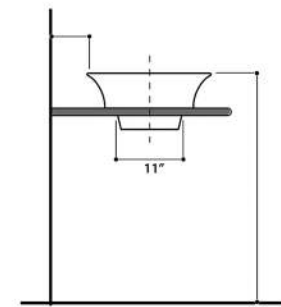

Regatta Collection

Fireclay Bathroom Vanity Sink

MODEL:
RC73040W "CANNES"

TOP VIEW

FRONT VIEW

SIDE VIEW

Overall Dimensions	Interior Bowl	Interior Depth	Exterior Height	Drain Dimensions
24.25" x 16.5"	15" x 7"	5.25"	5.5" overall 3" from counter	1.75"

FEATURES

- Genuine Italian Fireclay
- Nominal Dimensions - Actual may vary by 1/4"
- Semi-recessed vessel mount, Template Not Included
- No overflow
- Made in Italy
- Do not clean with abrasive cleansers or pads
- Limited Warranty For Manufacturer Defects