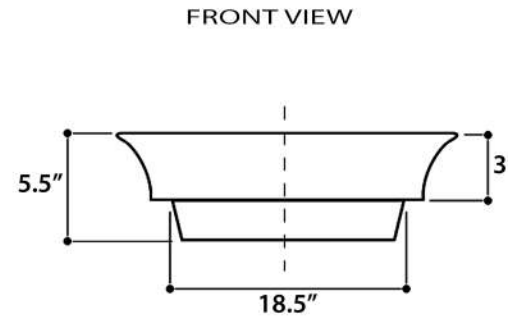

Regatta Collection
Fireclay Bathroom Vanity Sink

MODEL:
RC73040PR "PORTO CERVO"

Overall Dimensions	Interior Bowl	Interior Depth	Exterior Height	Drain Dimensions
24.25" x 16.5"	15" x 7"	5.25"	5.5" overall 3" from counter	1.75"

FEATURES

- Genuine Italian Fireclay
- Nominal Dimensions - Actual may vary by 1/4"
- Semi-recessed vessel mount; Template Not Included
- Hand-painted with genuine platinum
- Decorative pattern on the bowl interior
- No Overflow
- Made in Italy
- Do not clean with abrasive cleansers or pads
- Limited Warranty For Manufacturer Defects