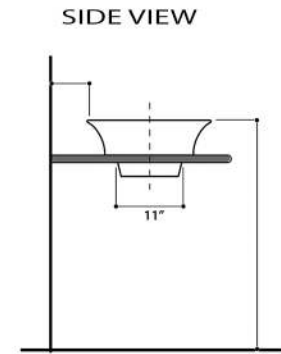

Regatta Collection
Fireclay Bathroom Vanity Sink

MODEL:
RC73040PR "PORTO CERVO"

Overall Dimensions	Interior Bowl	Interior Depth	Exterior Height	Drain Dimensions
24.25" x 16.5"	15" x 7"	5.25"	5.5" overall 3" from counter	1.75"

FEATURES

- Genuine Italian Fireclay
- Nominal Dimensions - Actual may vary by 1/4"
- Semi-recessed vessel mount; Template Not Included
- Hand-painted with genuine platinum
- Decorative pattern on the bowl interior
- No Overflow
- Made in Italy
- Do not clean with abrasive cleansers or pads
- Limited Warranty For Manufacturer Defects