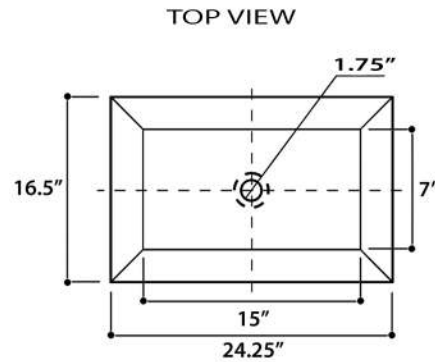

Regatta Collection
Fireclay Bathroom Vanity Sink

MODEL:
RC73040PR "PORTO CERVO"

Overall Dimensions	Interior Bowl	Interior Depth	Exterior Height	Drain Dimensions
24.25" x 16.5"	15" x 7"	5.25"	5.5" overall 3" from counter	1.75"

FEATURES

- Genuine Italian Fireclay
- Nominal Dimensions - Actual may vary by 1/4"
- Semi-recessed vessel mount; Template Not Included
- Hand-painted with genuine platinum
- Decorative pattern on the bowl interior
- No Overflow
- Made in Italy
- Do not clean with abrasive cleansers or pads
- Limited Warranty For Manufacturer Defects