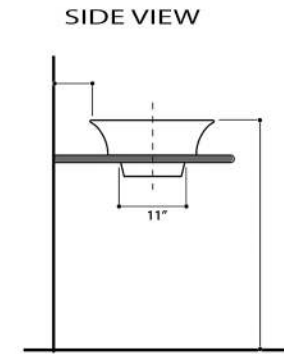

Regatta Collection

Fireclay Bathroom Vanity Sink

MODEL:
RC73040PD "LA MADDALENA"

Overall Dimensions	Interior Bowl	Interior Depth	Exterior Height	Drain Dimensions
24.25" x 16.5"	15" x 7"	5.25"	5.5" overall 3" from counter	1.75"

FEATURES

- Genuine Italian Fireclay
- Nominal Dimensions - Actual may vary by 1/4"
- Semi-recessed vessel mount; Template Not Included
- Hand-painted with genuine platinum
- Decorative pattern on the bowl interior
- No Overflow
- Made in Italy
- Do not clean with abrasive cleansers or pads
- Limited Warranty For Manufacturer Defects