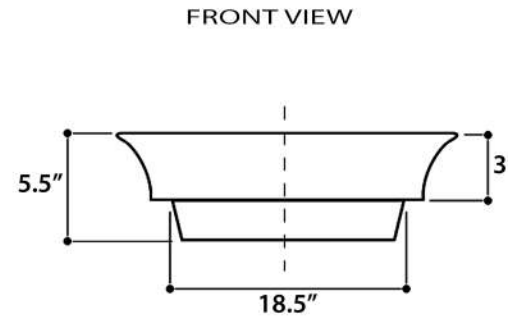

Regatta Collection

Fireclay Bathroom Vanity Sink

MODEL:
RC73040PD "LA MADDALENA"

Overall Dimensions	Interior Bowl	Interior Depth	Exterior Height	Drain Dimensions
24.25" x 16.5"	15" x 7"	5.25"	5.5" overall 3" from counter	1.75"

FEATURES

- Genuine Italian Fireclay
- Nominal Dimensions - Actual may vary by 1/4"
- Semi-recessed vessel mount; Template Not Included
- Hand-painted with genuine platinum
- Decorative pattern on the bowl interior
- No Overflow
- Made in Italy
- Do not clean with abrasive cleansers or pads
- Limited Warranty For Manufacturer Defects