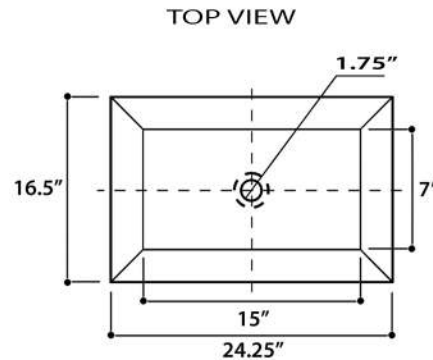

Regatta Collection

Fireclay Bathroom Vanity Sink

MODEL:
RC73040PD "LA MADDALENA"

Overall Dimensions	Interior Bowl	Interior Depth	Exterior Height	Drain Dimensions
24.25" x 16.5"	15" x 7"	5.25"	5.5" overall 3" from counter	1.75"

FEATURES

- Genuine Italian Fireclay
- Nominal Dimensions - Actual may vary by 1/4"
- Semi-recessed vessel mount; Template Not Included
- Hand-painted with genuine platinum
- Decorative pattern on the bowl interior
- No Overflow
- Made in Italy
- Do not clean with abrasive cleansers or pads
- Limited Warranty For Manufacturer Defects