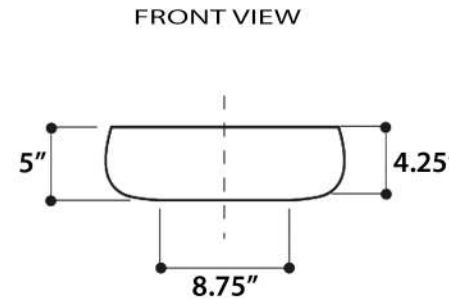

Regatta Collection
Fireclay Bathroom Vanity Sink

MODEL:
RC72030P "MONTE CARLO"

Overall Dimensions	Interior Bowl	Interior Depth	Exterior Height	Drain Dimensions
15.5"	14.25"	4.25"	5"	1.75"

FEATURES

- Genuine Italian Fireclay
- Nominal Dimensions - Actual may vary by 1/4"
- Vessel mount; Template Not Included
- No Overflow
- Hand-painted with genuine platinum with a "crackled" finish
- Made in Italy
- Do not clean with abrasive cleansers or pads
- Limited Warranty For Manufacturer Defects