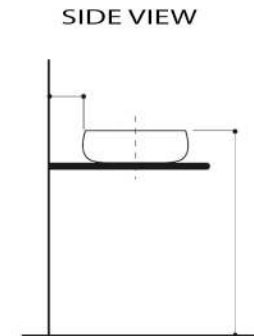

Regatta Collection
Fireclay Bathroom Vanity Sink

MODEL:
RC72030P "MONTE CARLO"

Overall Dimensions	Interior Bowl	Interior Depth	Exterior Height	Drain Dimensions
15.5"	14.25"	4.25"	5"	1.75"

FEATURES

- Genuine Italian Fireclay
- Nominal Dimensions - Actual may vary by 1/4"
- Vessel mount; Template Not Included
- No Overflow
- Hand-painted with genuine platinum with a "crackled" finish
- Made in Italy
- Do not clean with abrasive cleansers or pads
- Limited Warranty For Manufacturer Defects