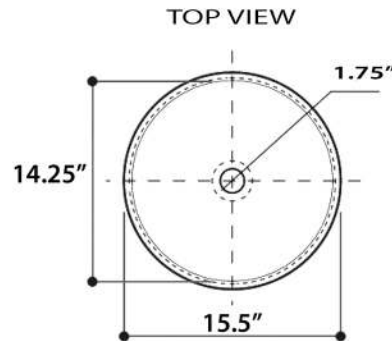

Regatta Collection
Fireclay Bathroom Vanity Sink

MODEL:
RC72030P "MONTE CARLO"

Overall Dimensions	Interior Bowl	Interior Depth	Exterior Height	Drain Dimensions
15.5"	14.25"	4.25"	5"	1.75"

FEATURES

- Genuine Italian Fireclay
- Nominal Dimensions - Actual may vary by 1/4"
- Vessel mount; Template Not Included
- No Overflow
- Hand-painted with genuine platinum with a "crackled" finish
- Made in Italy
- Do not clean with abrasive cleansers or pads
- Limited Warranty For Manufacturer Defects