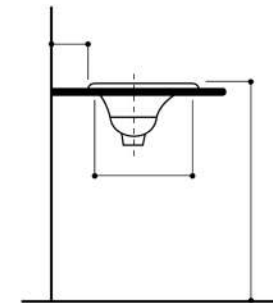

Regatta Collection
Fireclay Bathroom Vanity Sink

MODEL:
RC70640W "TORTOLA"

TOP VIEW

FRONT VIEW

SIDE VIEW

Overall Dimensions	Interior Bowl	Interior Depth	Exterior Height	Drain Dimensions
25" x 17.25"	23.25" x 15.5"	6.75"	8"	1.75"

FEATURES

- Genuine Italian Fireclay
- Nominal Dimensions - Actual may vary by 1/4"
- Topmount; Template Not Included
- No Overflow
- Made in Italy
- Do not clean with abrasive cleansers or pads
- Limited Warranty For Manufacturer Defects