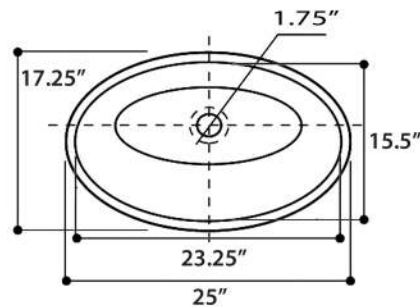

Regatta Collection
Fireclay Bathroom Vanity Sink

MODEL:
RC70640W "TORTOLA"

TOP VIEW

FRONT VIEW

SIDE VIEW

Overall Dimensions	Interior Bowl	Interior Depth	Exterior Height	Drain Dimensions
25" x 17.25"	23.25" x 15.5"	6.75"	8"	1.75"

FEATURES

- Genuine Italian Fireclay
- Nominal Dimensions - Actual may vary by 1/4"
- Topmount; Template Not Included
- No Overflow
- Made in Italy
- Do not clean with abrasive cleansers or pads
- Limited Warranty For Manufacturer Defects