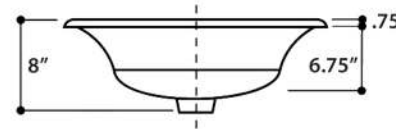

Regatta Collection
Fireclay Bathroom Vanity Sink

MODEL:
RC70640W "TORTOLA"

TOP VIEW

FRONT VIEW

SIDE VIEW

Overall Dimensions	Interior Bowl	Interior Depth	Exterior Height	Drain Dimensions
25" x 17.25"	23.25" x 15.5"	6.75"	8"	1.75"

FEATURES

- Genuine Italian Fireclay
- Nominal Dimensions - Actual may vary by 1/4"
- Topmount; Template Not Included
- No Overflow
- Made in Italy
- Do not clean with abrasive cleansers or pads
- Limited Warranty For Manufacturer Defects